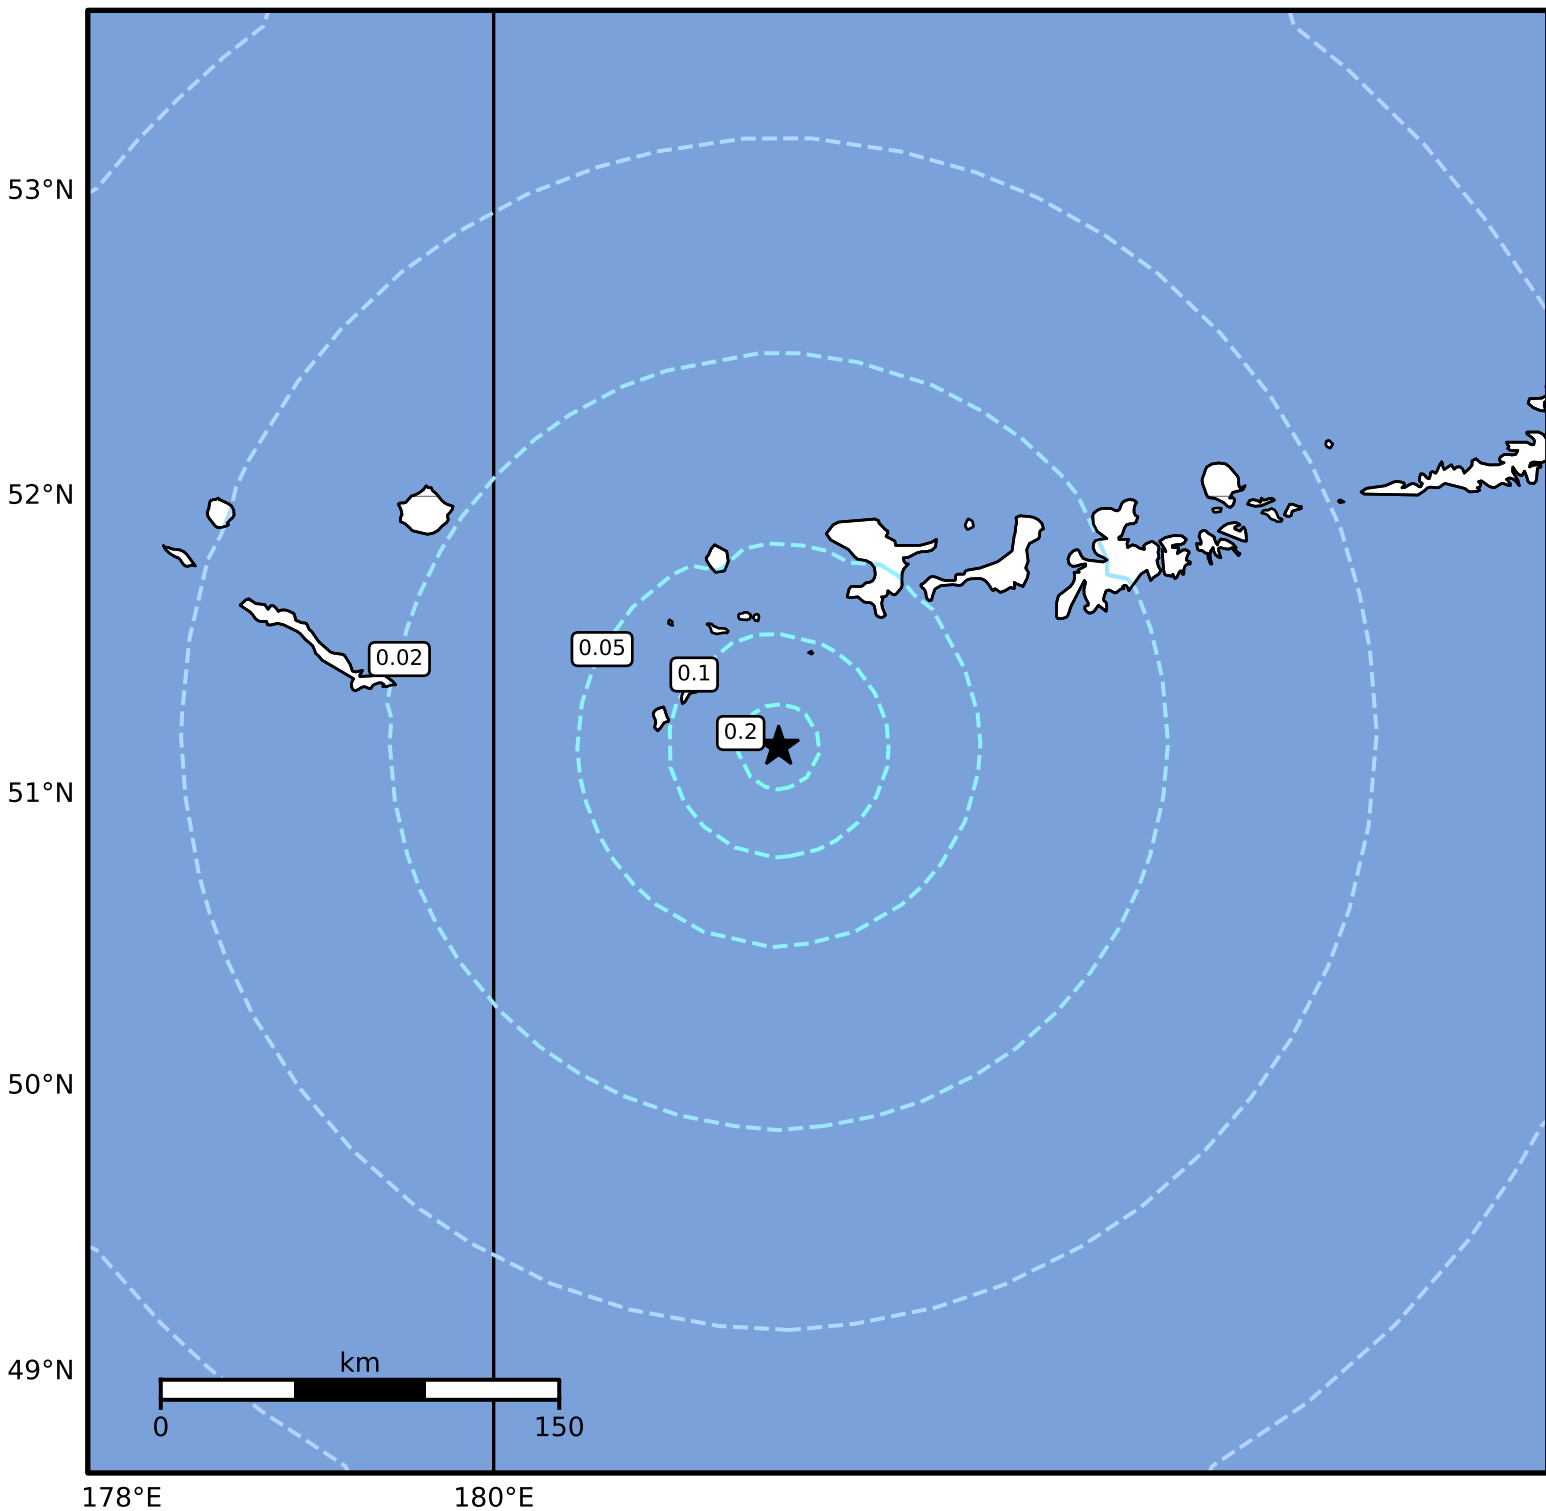

3.0 Second Peak Spectral Acceleration Map Alaska Earthquake Center
ShakeMap: 148 km (92 miles) WSW of Adak
Sep 21, 2024 17:21:17 UTC M5.4 N51.16 W178.47 Depth: 23.9km ID:ak024c6jnves

Scale based on Worden et al. (2012)

Version 5: Processed 2024-09-21T17:58:39Z

△ Seismic Instrument ○ Reported Intensity

★ Epicenter