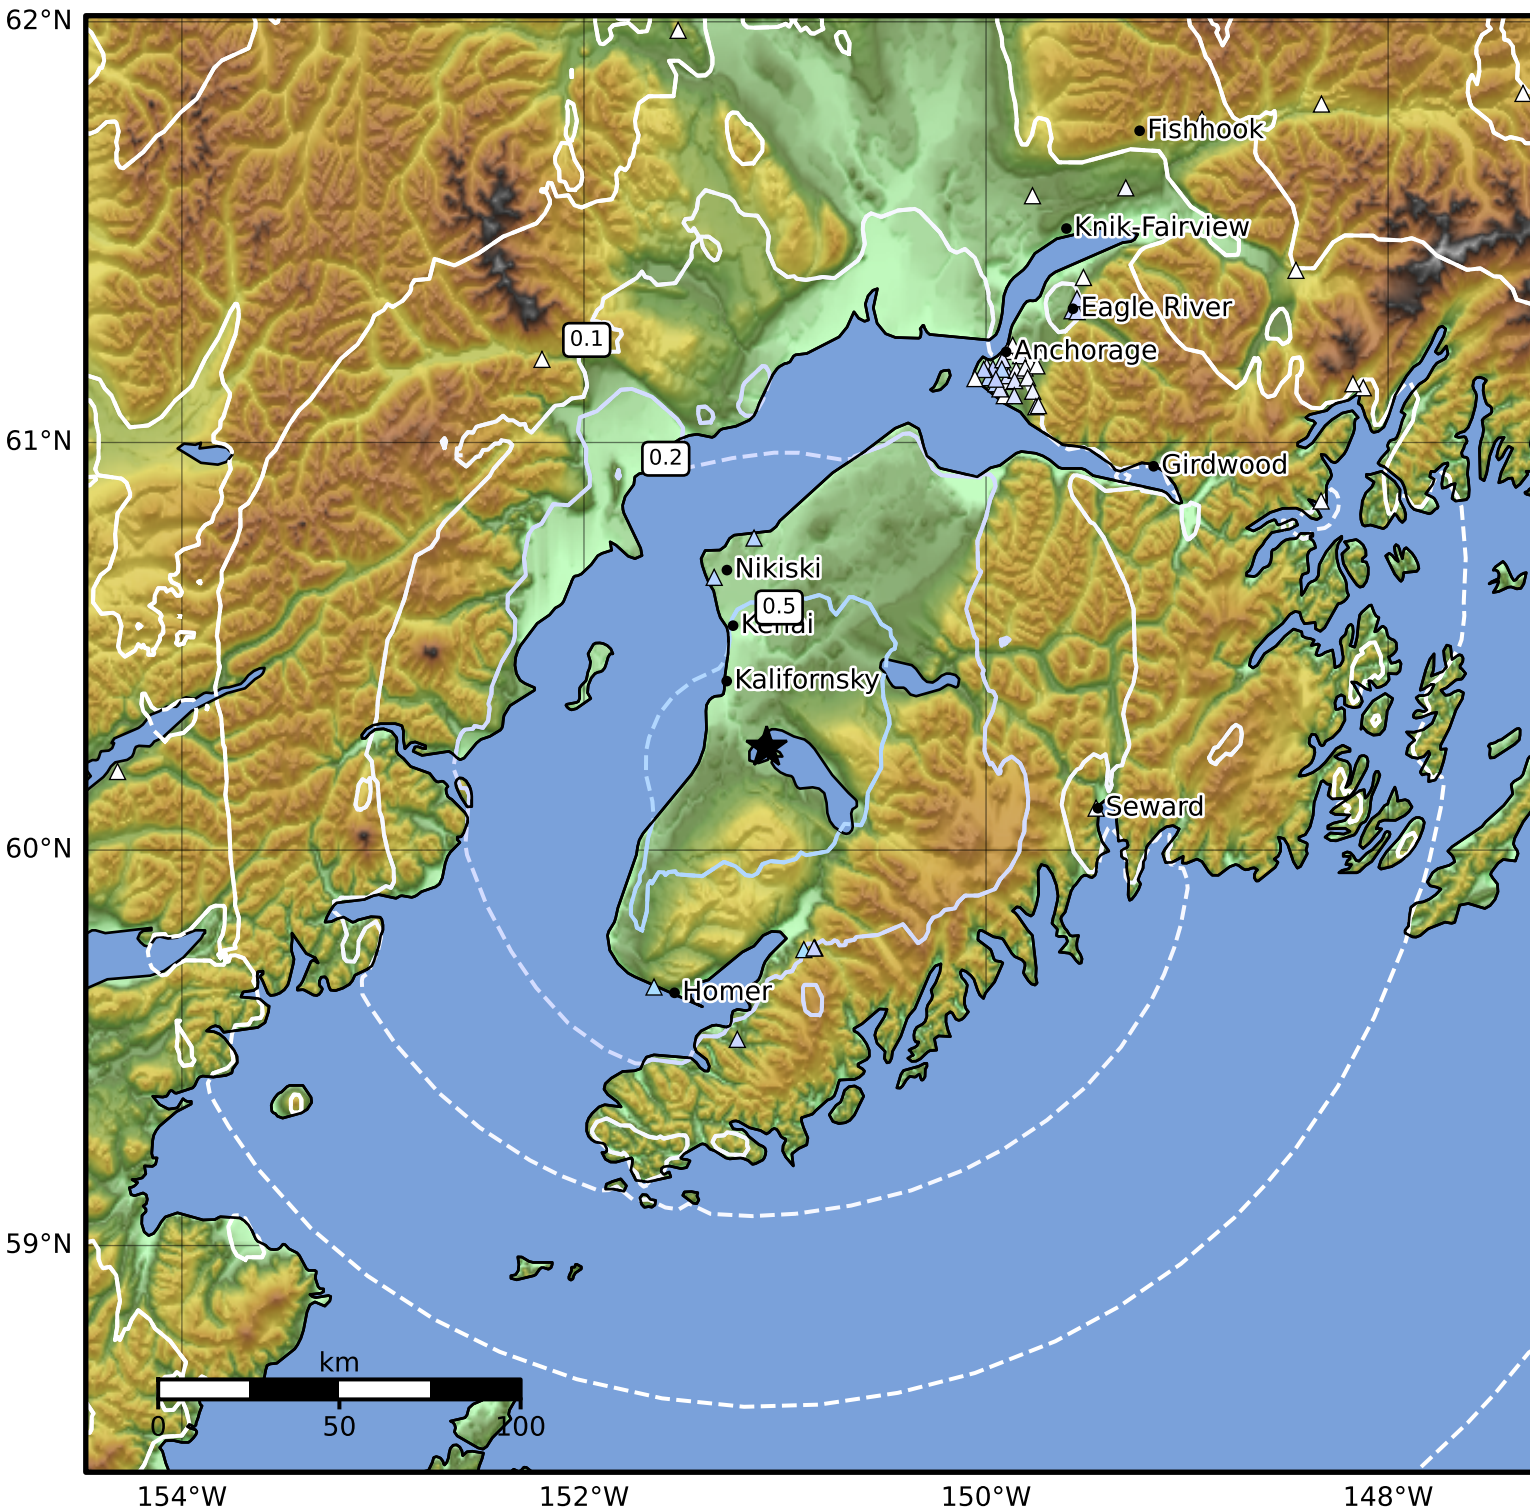

0.3 Second Peak Spectral Acceleration Map Alaska Earthquake Center
 ShakeMap: 13 km (8 miles) SE of Kasilof
 Sep 22, 2024 14:27:06 UTC M3.9 N60.25 W151.09 Depth: 56.4km ID:ak024c85g6l4

SA(0.3) (%g)	0.1	0.2	0.5	1	2	5	10	20	50	100	200
--------------	-----	-----	-----	---	---	---	----	----	----	-----	-----

Scale based on Worden et al. (2012)

Version 2: Processed 2024-09-22T14:46:52Z

△ Seismic Instrument ○ Reported Intensity

★ Epicenter