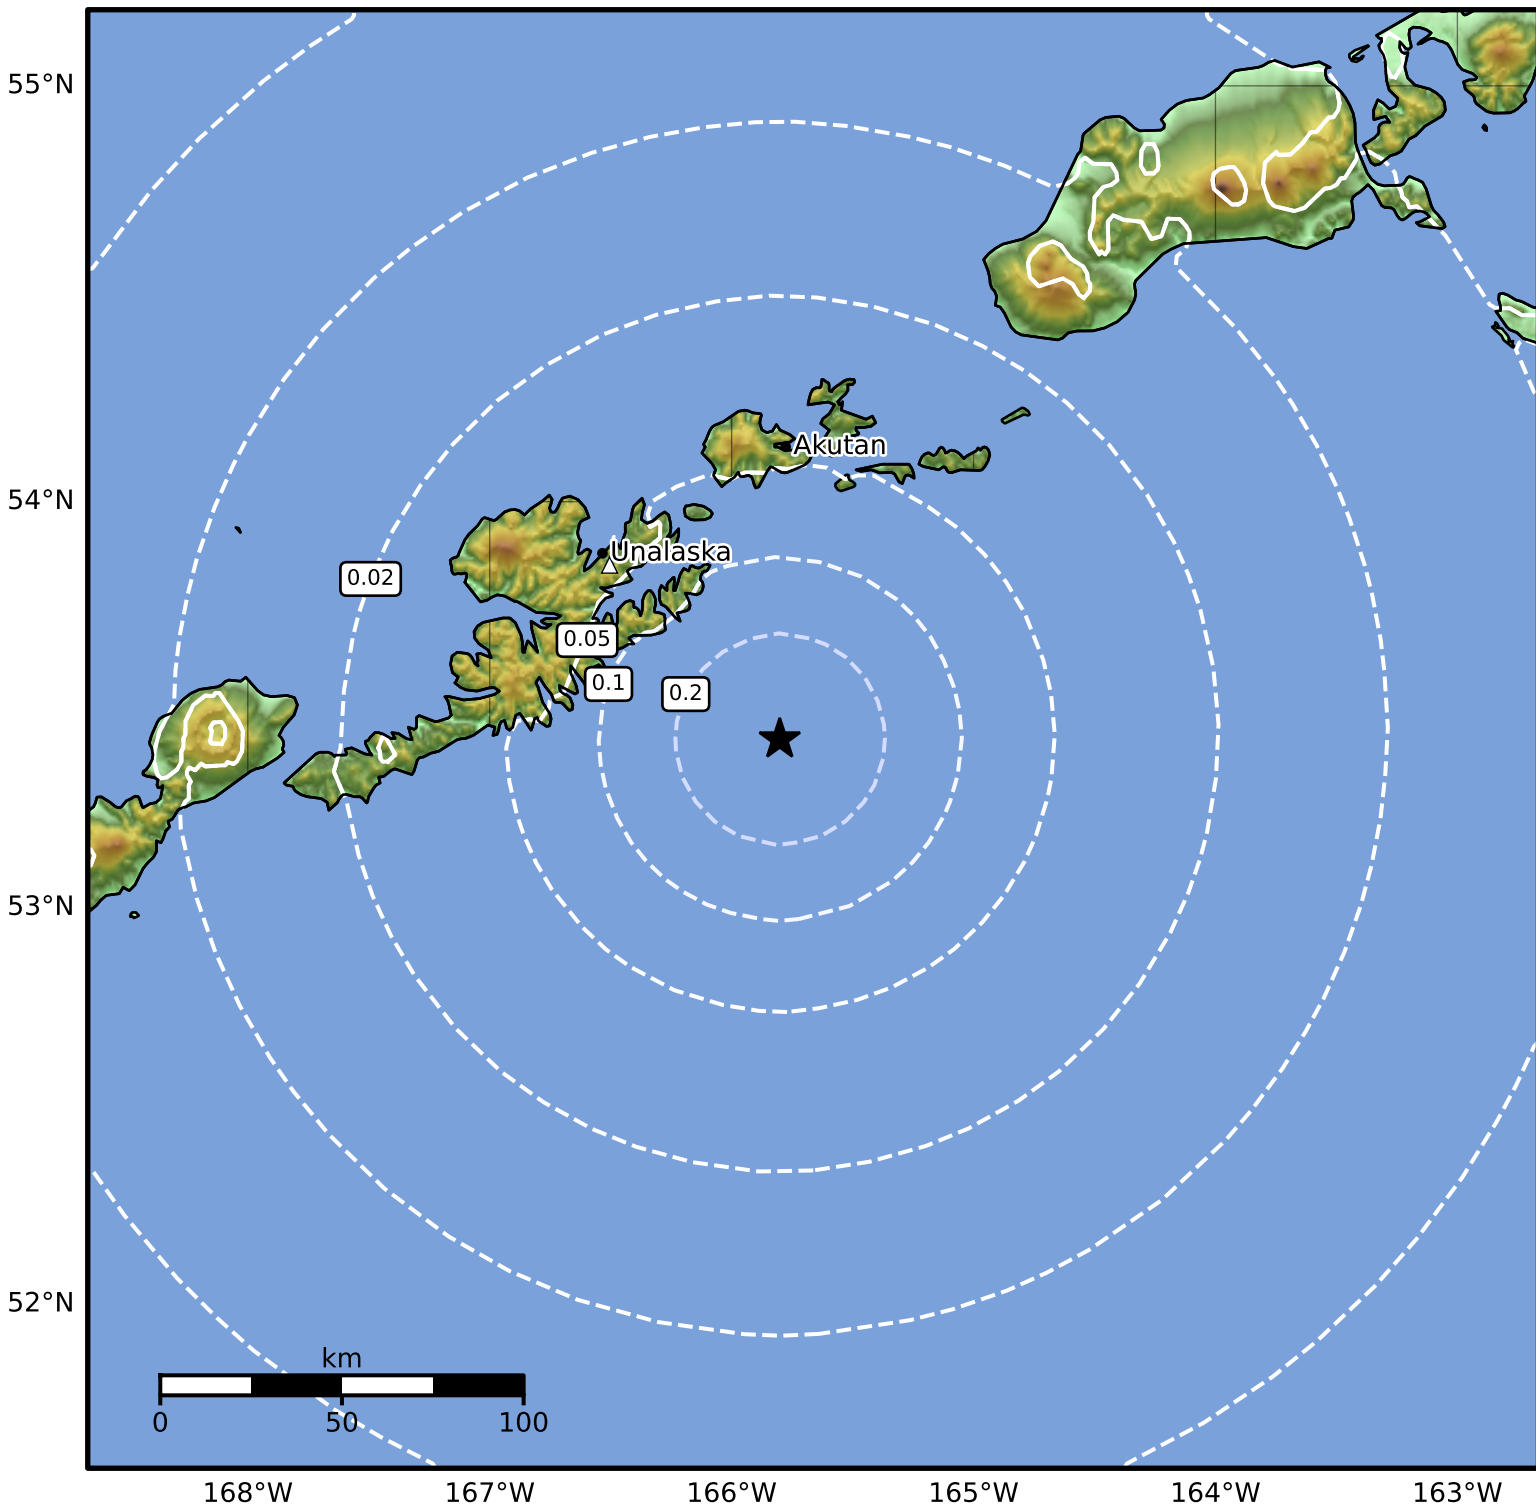

0.3 Second Peak Spectral Acceleration Map Alaska Earthquake Center
 ShakeMap: 70 km (43 miles) SE of Unalaska
 Sep 22, 2024 17:11:46 UTC M3.8 N53.42 W165.80 Depth: 27.3km ID:ak024c8755ac

SA(0.3) (%g)	0.1	0.2	0.5	1	2	5	10	20	50	100	200
--------------	-----	-----	-----	---	---	---	----	----	----	-----	-----

Scale based on Worden et al. (2012)

Version 2: Processed 2024-09-22T20:03:53Z

△ Seismic Instrument ○ Reported Intensity

★ Epicenter