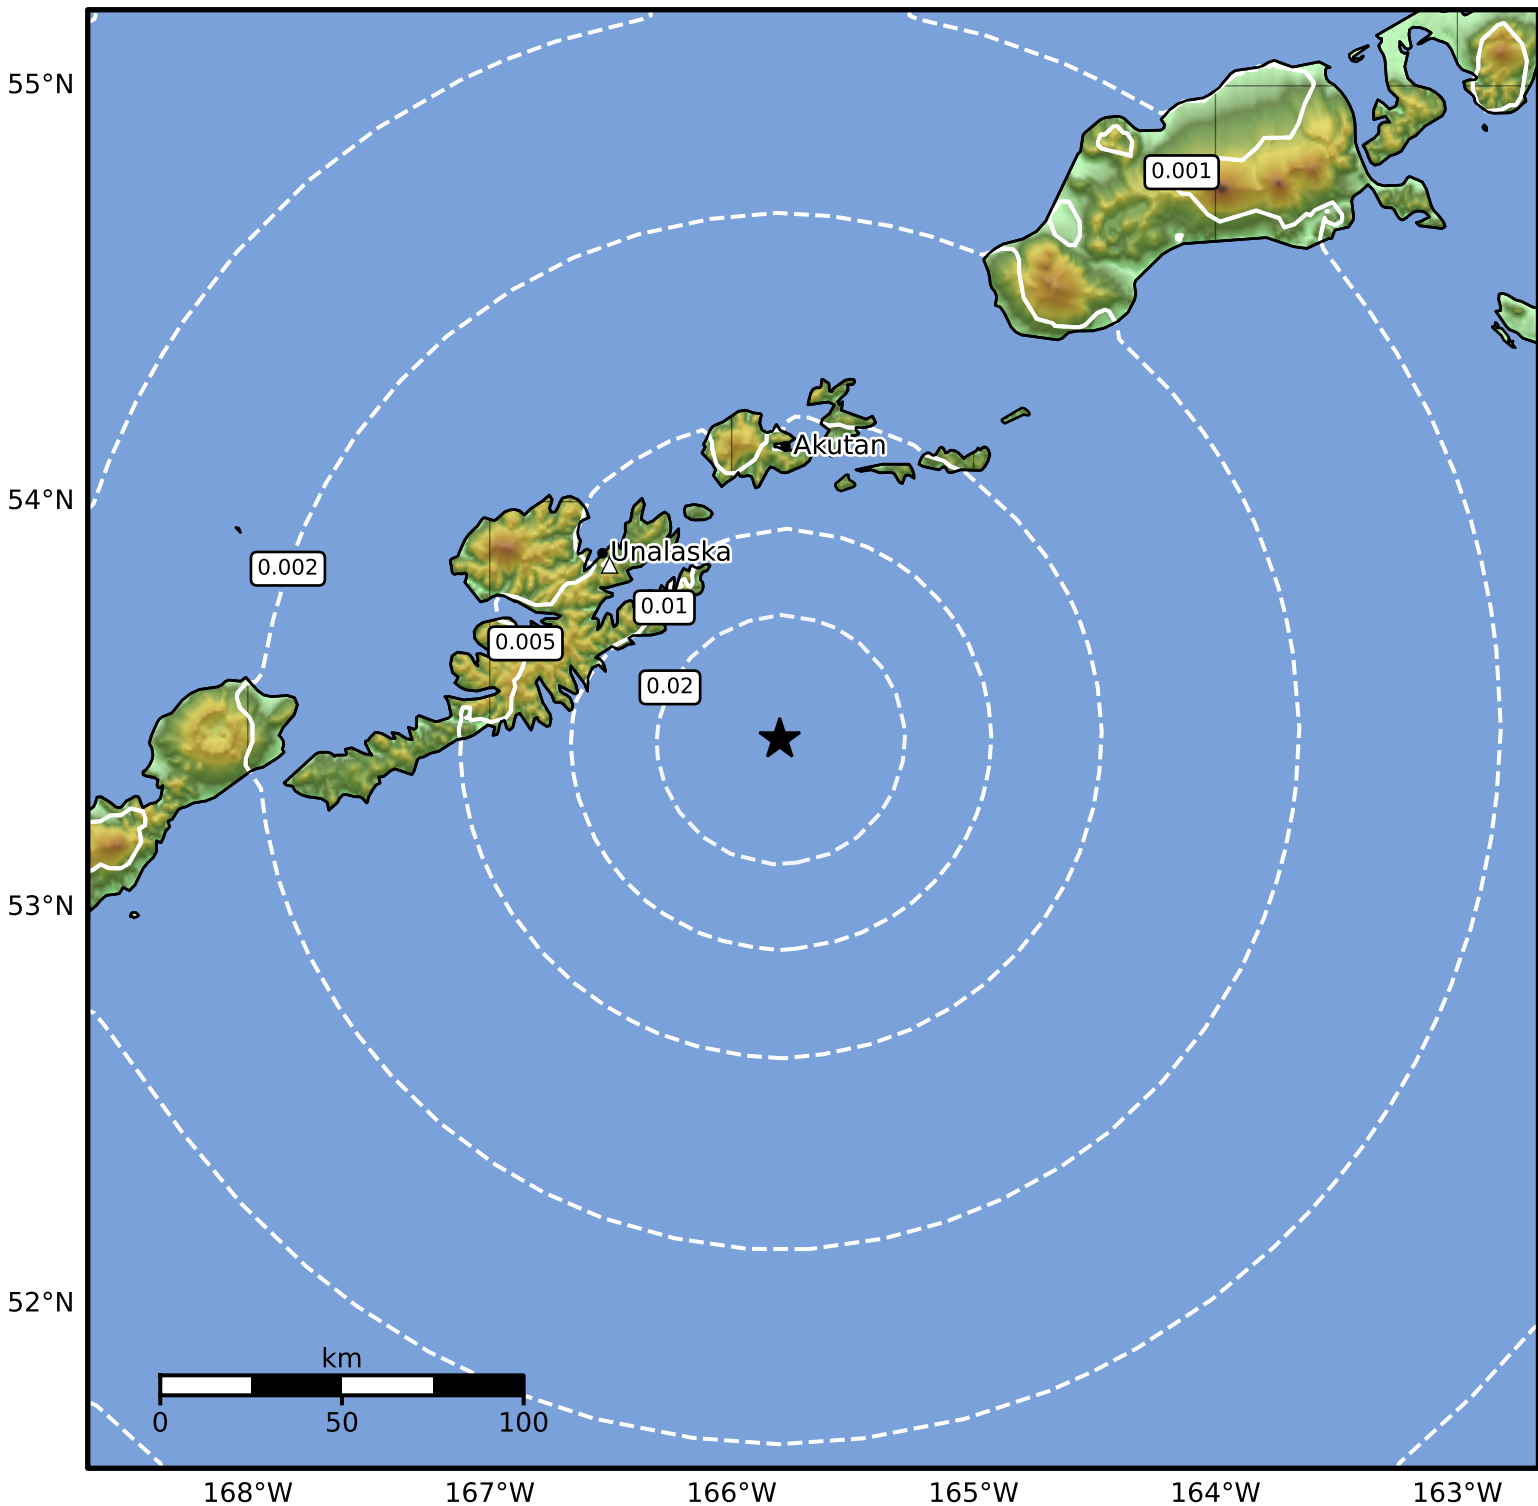

1.0 Second Peak Spectral Acceleration Map Alaska Earthquake Center
 ShakeMap: 70 km (43 miles) SE of Unalaska
 Sep 22, 2024 17:11:46 UTC M3.8 N53.42 W165.80 Depth: 27.3km ID:ak024c8755ac

SA(1.0) (%g)	0.1	0.2	0.5	1	2	5	10	20	50	100	200
--------------	-----	-----	-----	---	---	---	----	----	----	-----	-----

Scale based on Worden et al. (2012)

Version 2: Processed 2024-09-22T20:03:53Z

△ Seismic Instrument ○ Reported Intensity

★ Epicenter