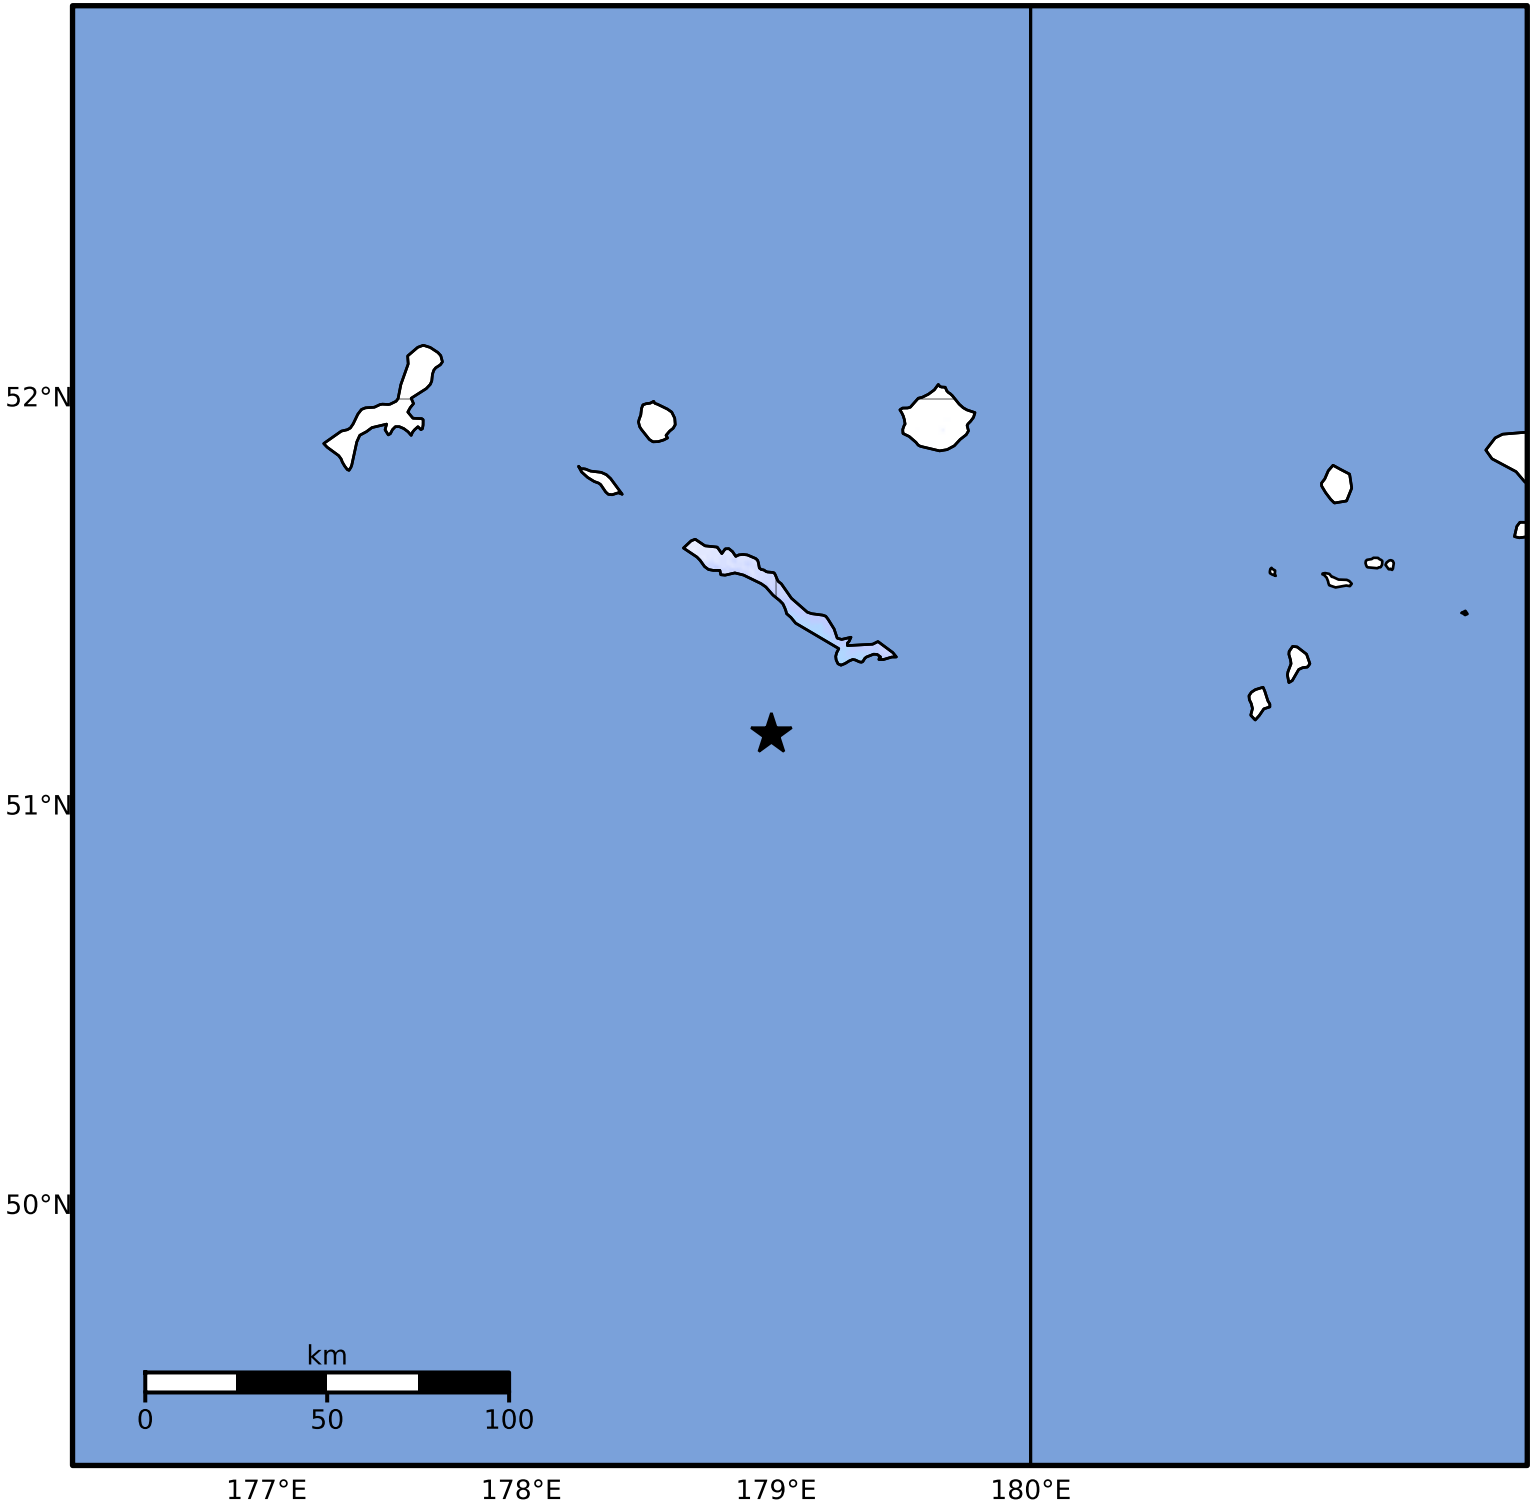

Macroseismic Intensity Map Alaska Earthquake Center
 ShakeMap: 39 km (24 miles) S of Amchitka
 Sep 24, 2024 02:00:29 UTC M3.7 N51.18 E178.98 Depth: 16.7km ID:ak024cb97xu6

SHAKING	Not felt	Weak	Light	Moderate	Strong	Very strong	Severe	Violent	Extreme
DAMAGE	None	None	None	Very light	Light	Moderate	Moderate/heavy	Heavy	Very heavy
PGA(%g)	<0.0464	0.297	2.76	6.2	11.5	21.5	40.1	74.7	>139
PGV(cm/s)	<0.0215	0.135	1.41	4.65	9.64	20	41.4	85.8	>178
INTENSITY	I	II-III	IV	V	VI	VII	VIII	IX	X+

Scale based on Worden et al. (2012)

Version 2: Processed 2024-09-24T05:34:58Z

△ Seismic Instrument ○ Reported Intensity

★ Epicenter