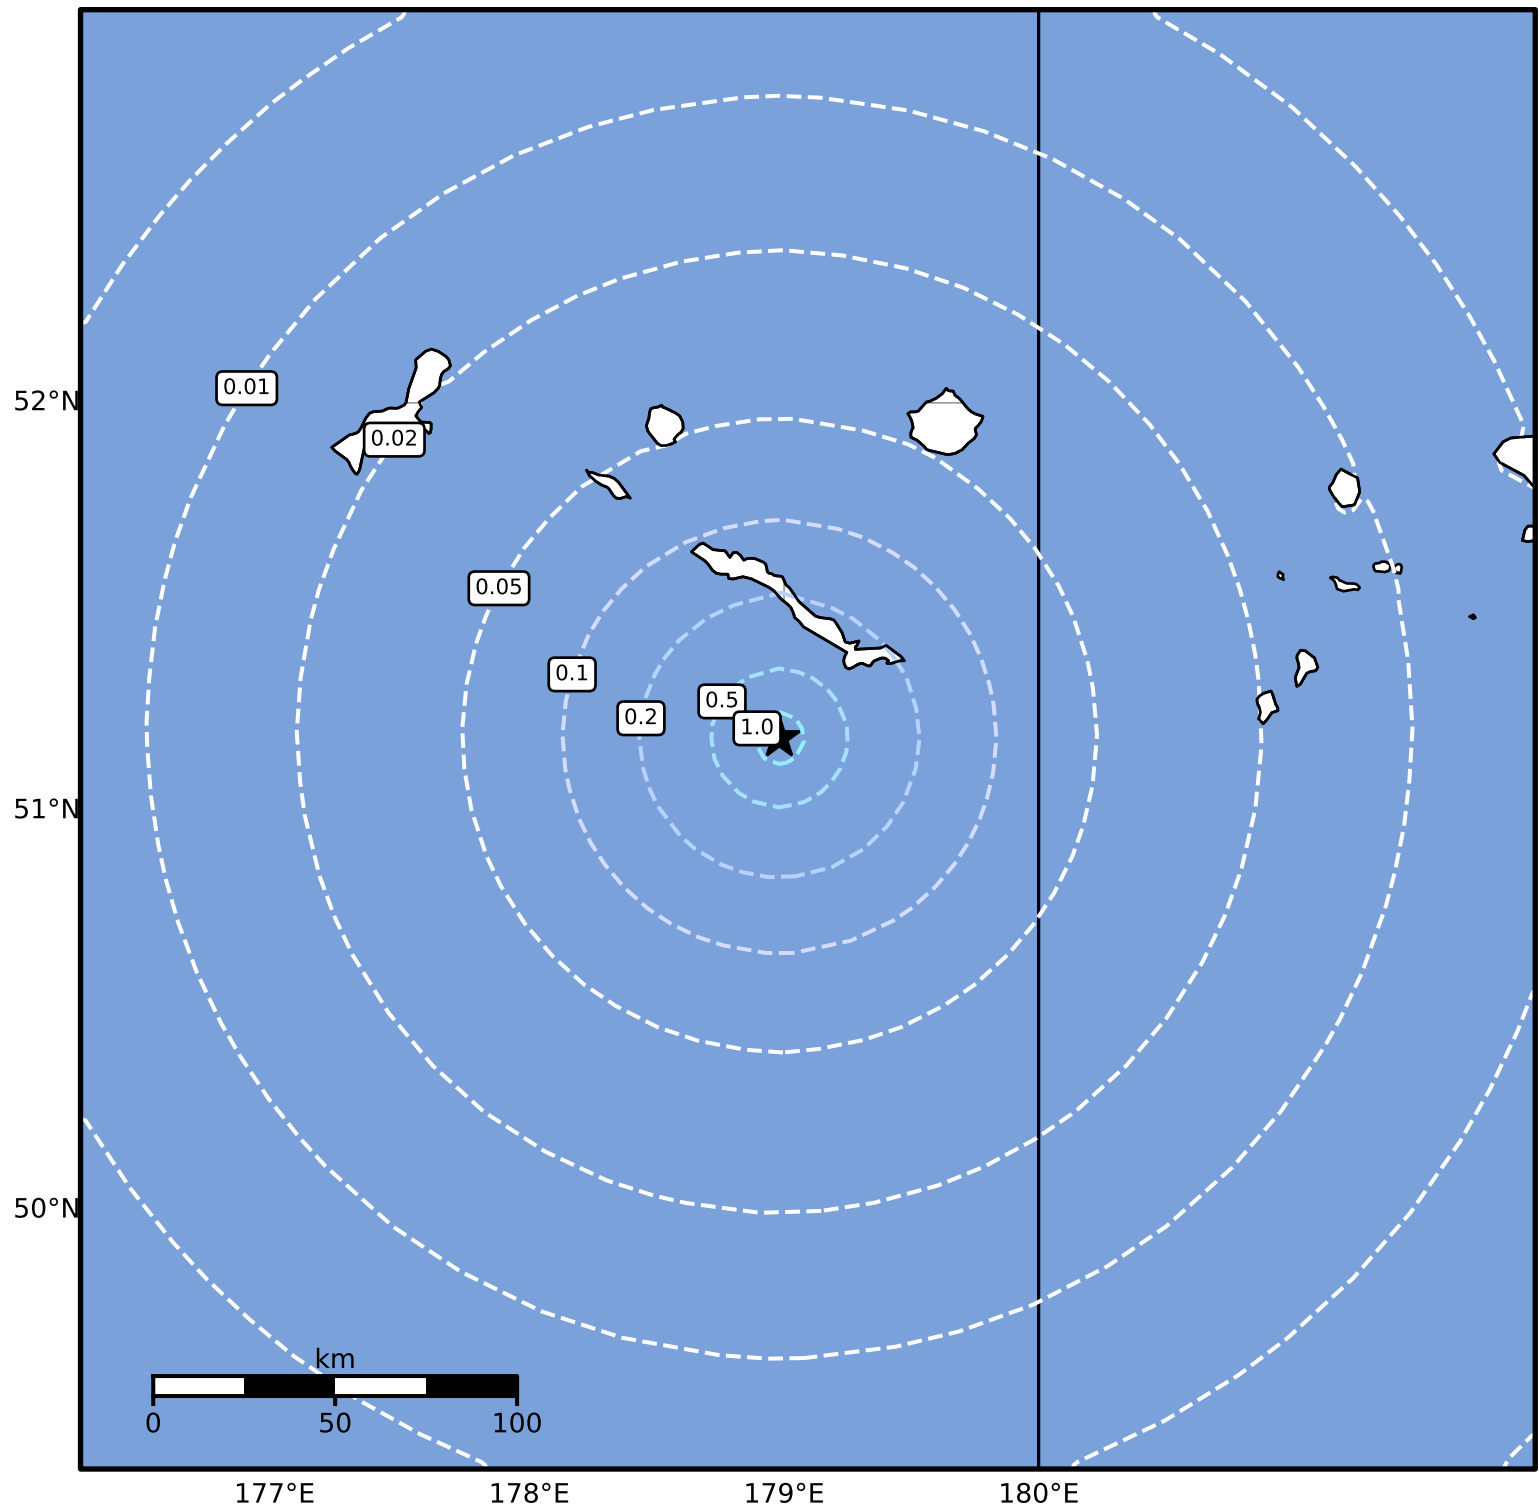

Peak Ground Acceleration Map Alaska Earthquake Center  
 ShakeMap: 39 km (24 miles) S of Amchitka  
 Sep 24, 2024 02:00:29 UTC M3.7 N51.18 E178.98 Depth: 16.7km ID:ak024cb97xu6

PGA (%g)	0.1	0.2	0.5	1	2	5	10	20	50	100	200

Scale based on Worden et al. (2012)

Version 2: Processed 2024-09-24T05:34:58Z

△ Seismic Instrument ○ Reported Intensity

★ Epicenter