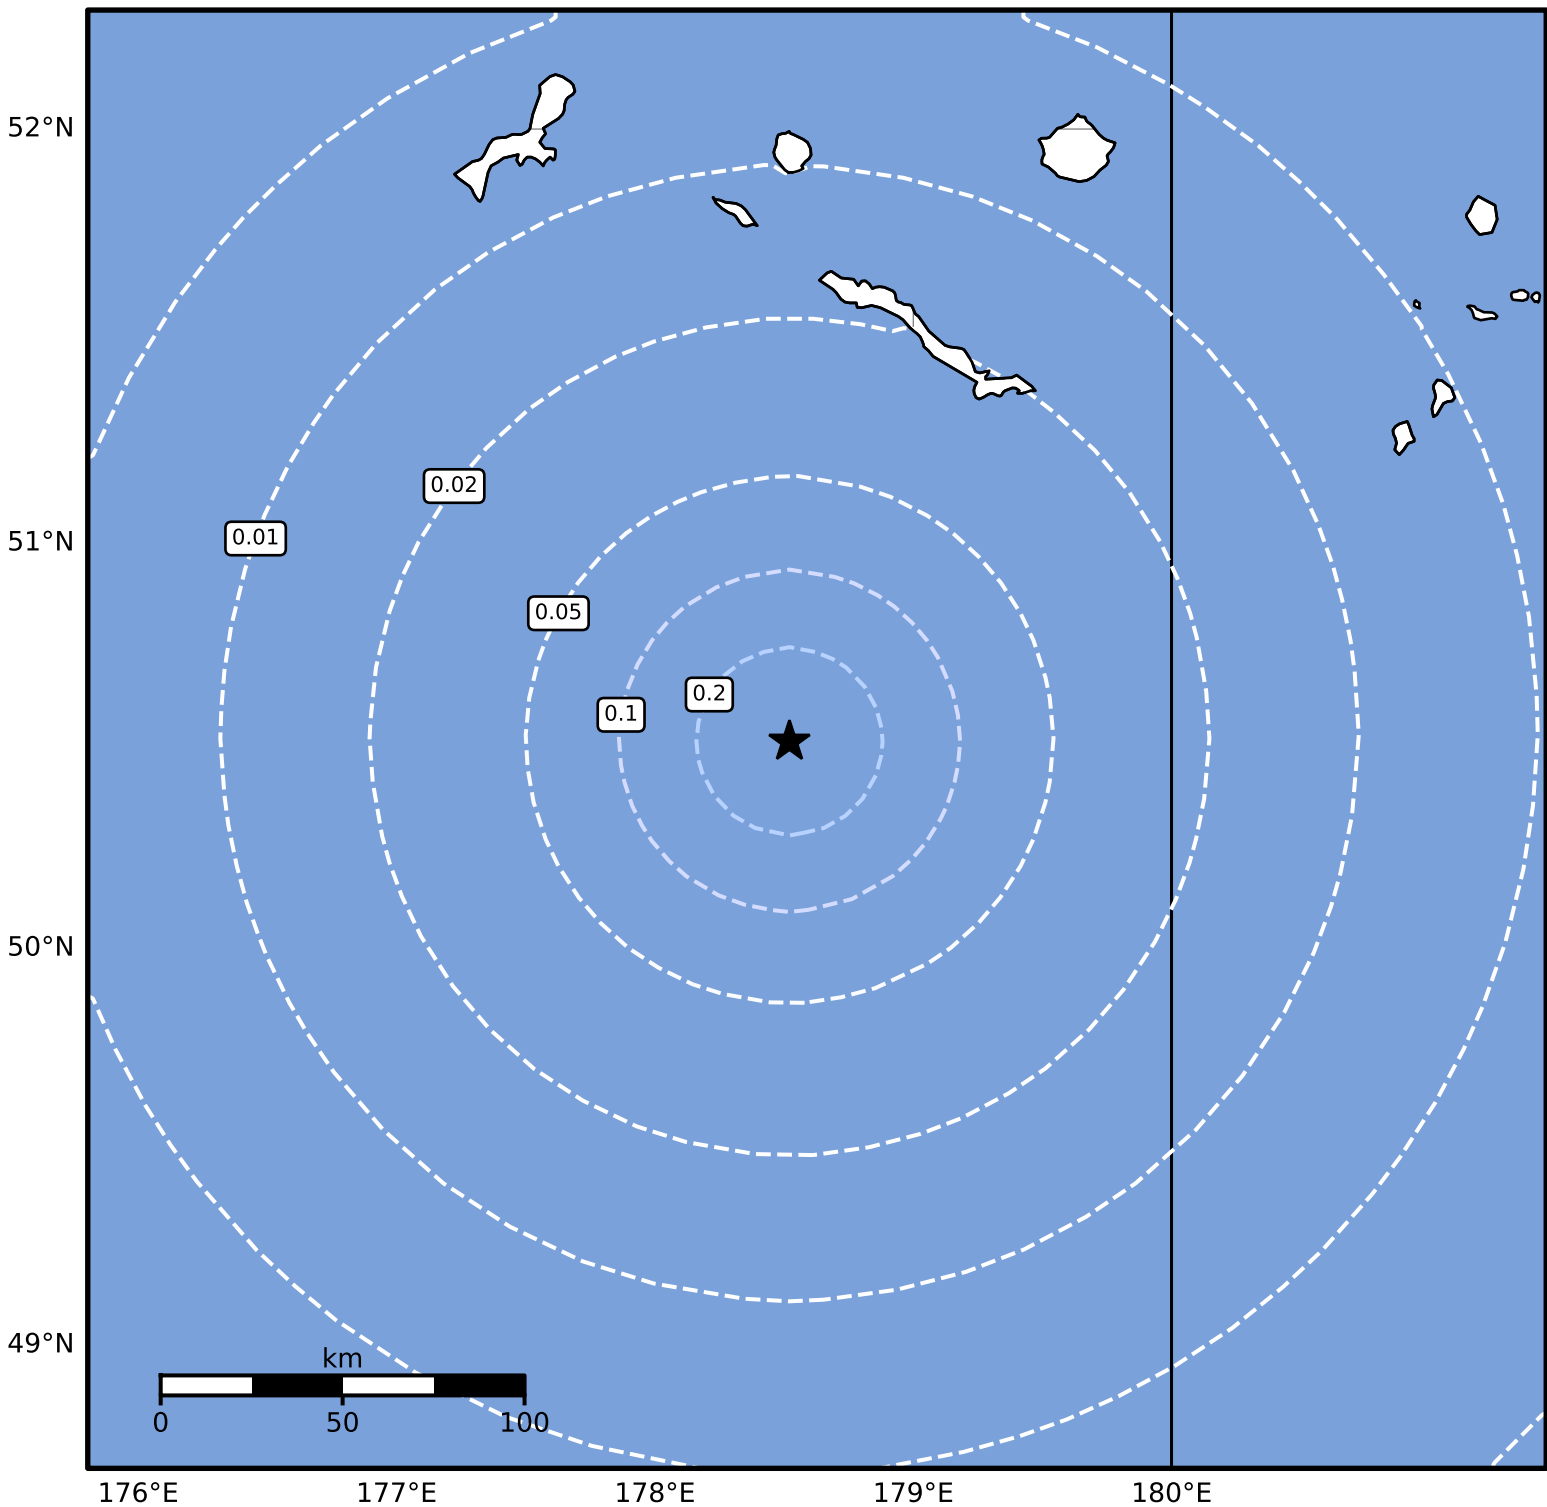

Peak Ground Acceleration Map Alaska Earthquake Center
ShakeMap: 118 km (73 miles) SSW of Amchitka
Sep 24, 2024 07:07:08 UTC M3.6 N50.51 E178.52 Depth: 29.4km ID:ak024cbc8kta

PGA (%g)	0.1	0.2	0.5	1	2	5	10	20	50	100	200
----------	-----	-----	-----	---	---	---	----	----	----	-----	-----

Scale based on Worden et al. (2012)

Version 1: Processed 2024-09-24T17:05:22Z

△ Seismic Instrument ○ Reported Intensity

★ Epicenter