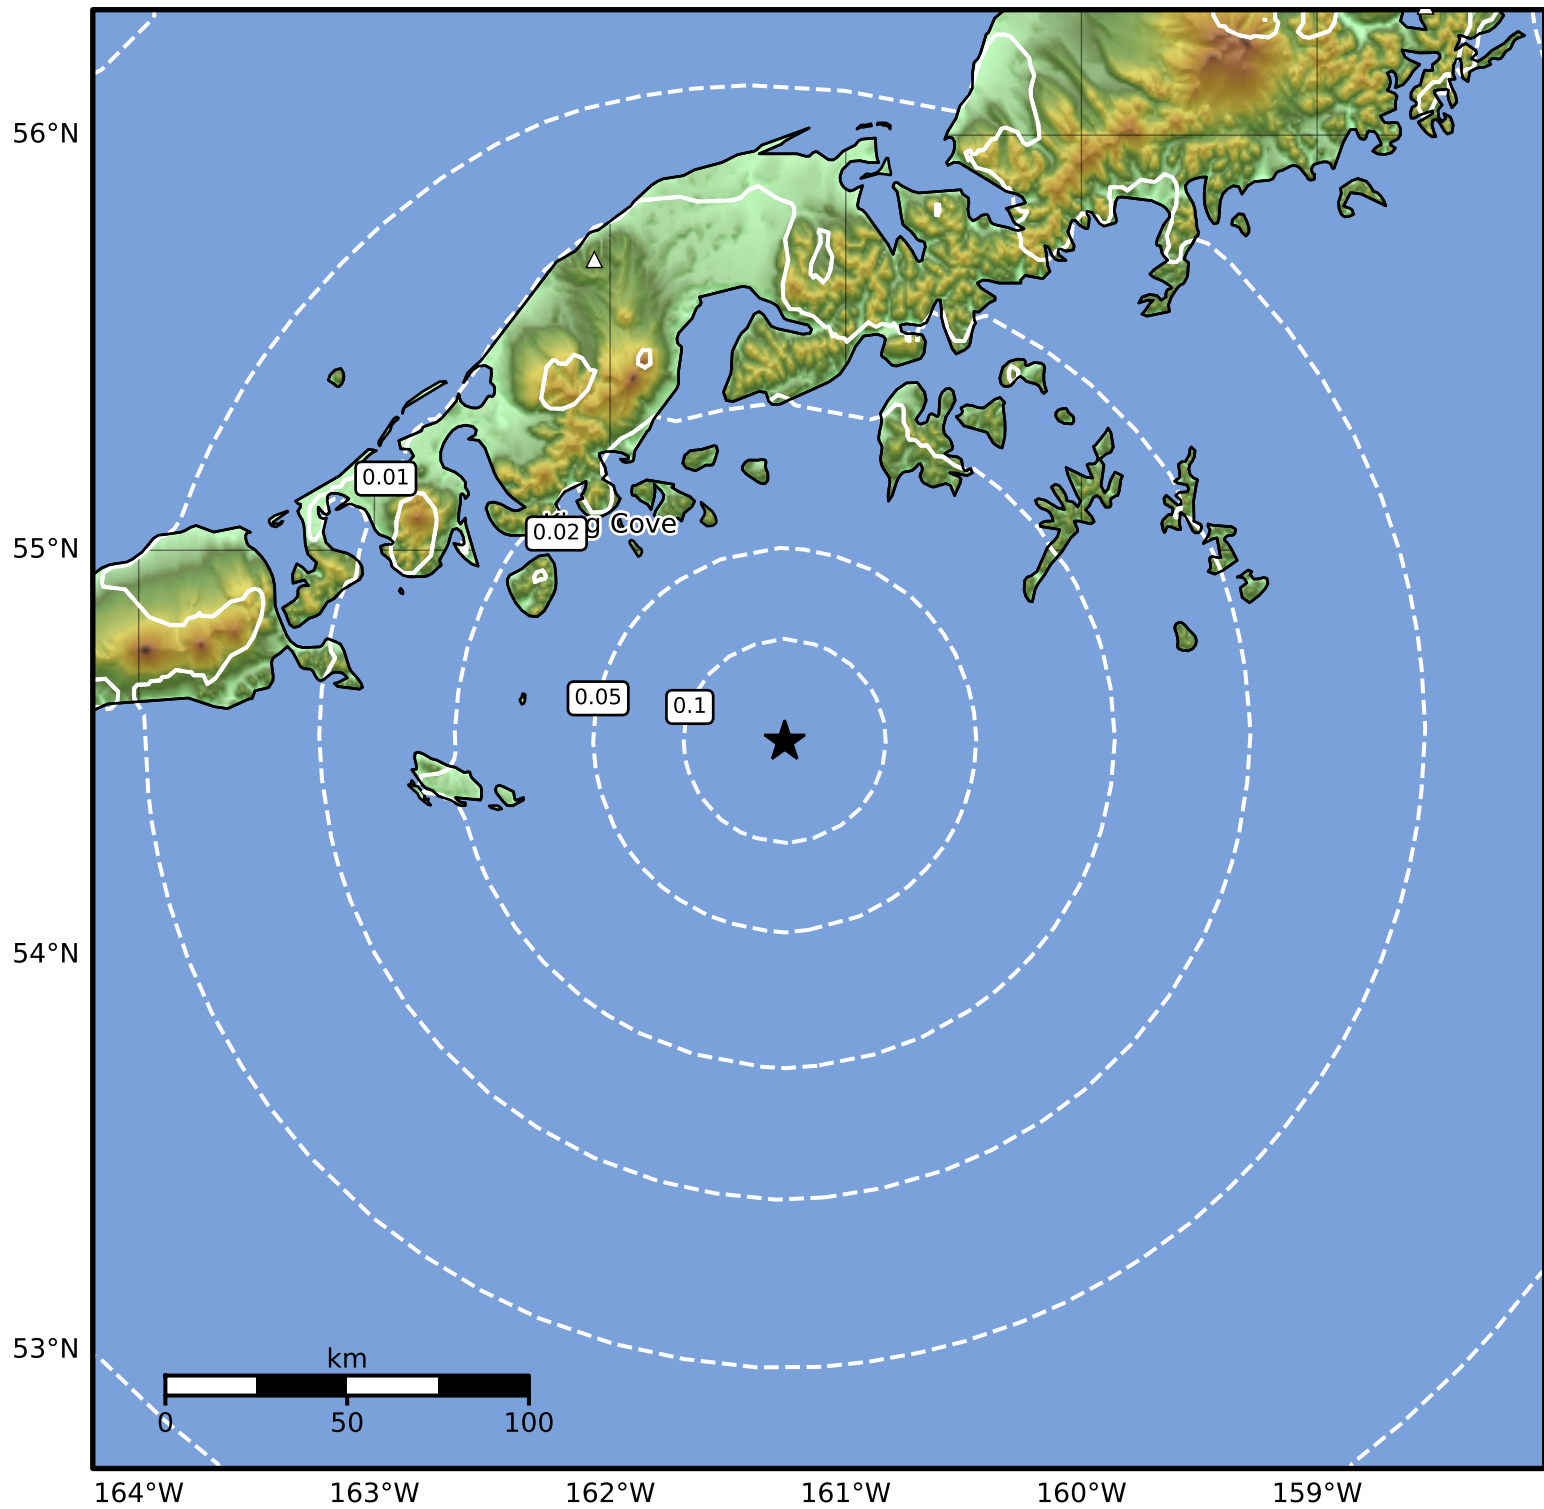

0.3 Second Peak Spectral Acceleration Map Alaska Earthquake Center  
 ShakeMap: 89 km (55 miles) SE of King Cove  
 Sep 25, 2024 13:14:55 UTC M3.6 N54.53 W161.26 Depth: 35.9km ID:ak024cd3e3zk

SA(0.3) (%g)	0.1	0.2	0.5	1	2	5	10	20	50	100	200
--------------	-----	-----	-----	---	---	---	----	----	----	-----	-----

Scale based on Worden et al. (2012)

Version 1: Processed 2024-09-25T13:18:46Z

△ Seismic Instrument ○ Reported Intensity

★ Epicenter