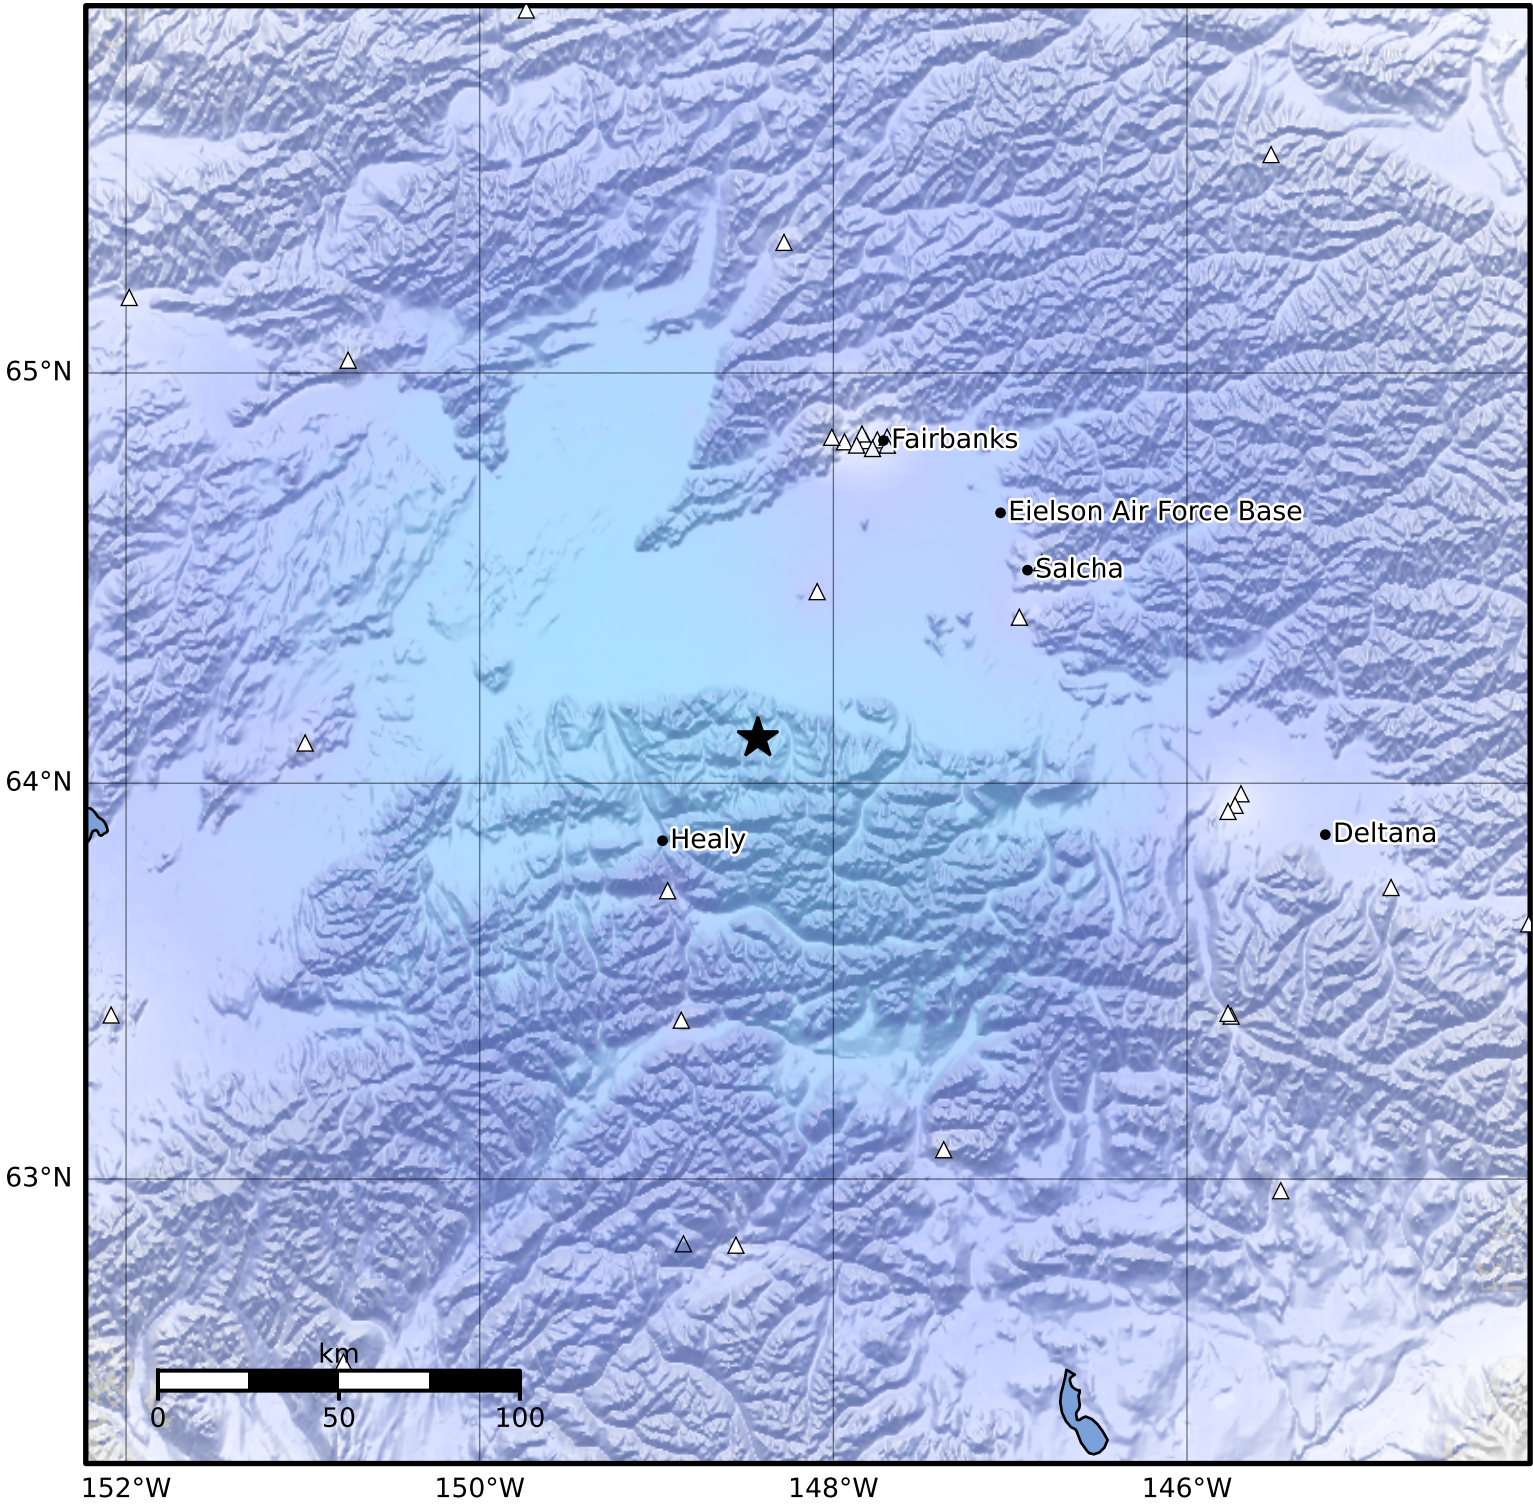

Macroseismic Intensity Map Alaska Earthquake Center
 ShakeMap: 39 km (24 miles) NE of Healy
 Sep 26, 2024 07:25:08 UTC M4.0 N64.11 W148.43 Depth: 115.1km ID:ak024cenf43c

SHAKING	Not felt	Weak	Light	Moderate	Strong	Very strong	Severe	Violent	Extreme
DAMAGE	None	None	None	Very light	Light	Moderate	Moderate/heavy	Heavy	Very heavy
PGA(%g)	<0.0464	0.297	2.76	6.2	11.5	21.5	40.1	74.7	>139
PGV(cm/s)	<0.0215	0.135	1.41	4.65	9.64	20	41.4	85.8	>178
INTENSITY	I	II-III	IV	V	VI	VII	VIII	IX	X+

Scale based on Worden et al. (2012)

Version 1: Processed 2024-09-26T07:58:35Z

△ Seismic Instrument ○ Reported Intensity

★ Epicenter