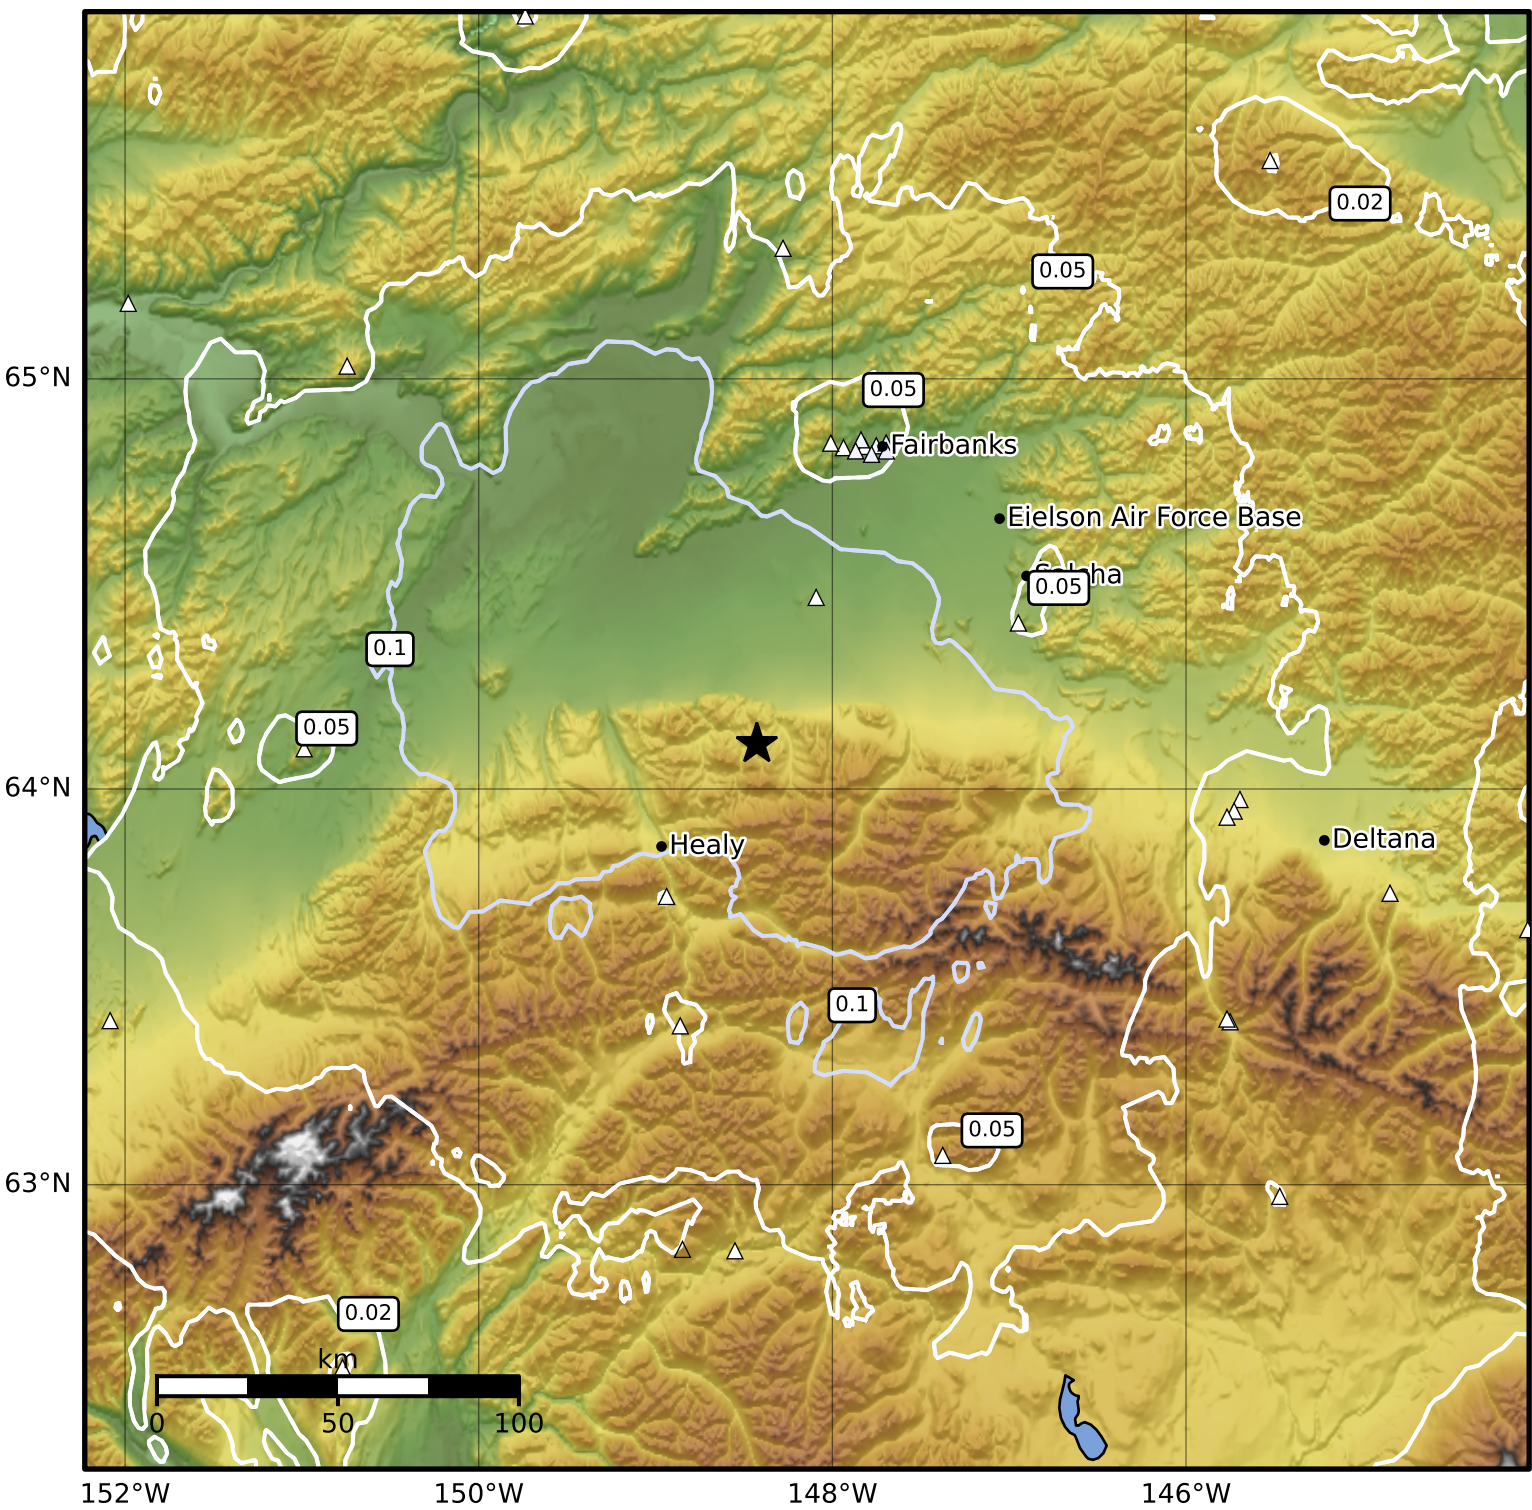

Peak Ground Acceleration Map Alaska Earthquake Center  
 ShakeMap: 39 km (24 miles) NE of Healy  
 Sep 26, 2024 07:25:08 UTC M4.0 N64.11 W148.43 Depth: 115.1km ID:ak024cenf43c

PGA (%g)	0.1	0.2	0.5	1	2	5	10	20	50	100	200
----------	-----	-----	-----	---	---	---	----	----	----	-----	-----

Scale based on Worden et al. (2012)

Version 1: Processed 2024-09-26T07:58:35Z

△ Seismic Instrument ○ Reported Intensity

★ Epicenter