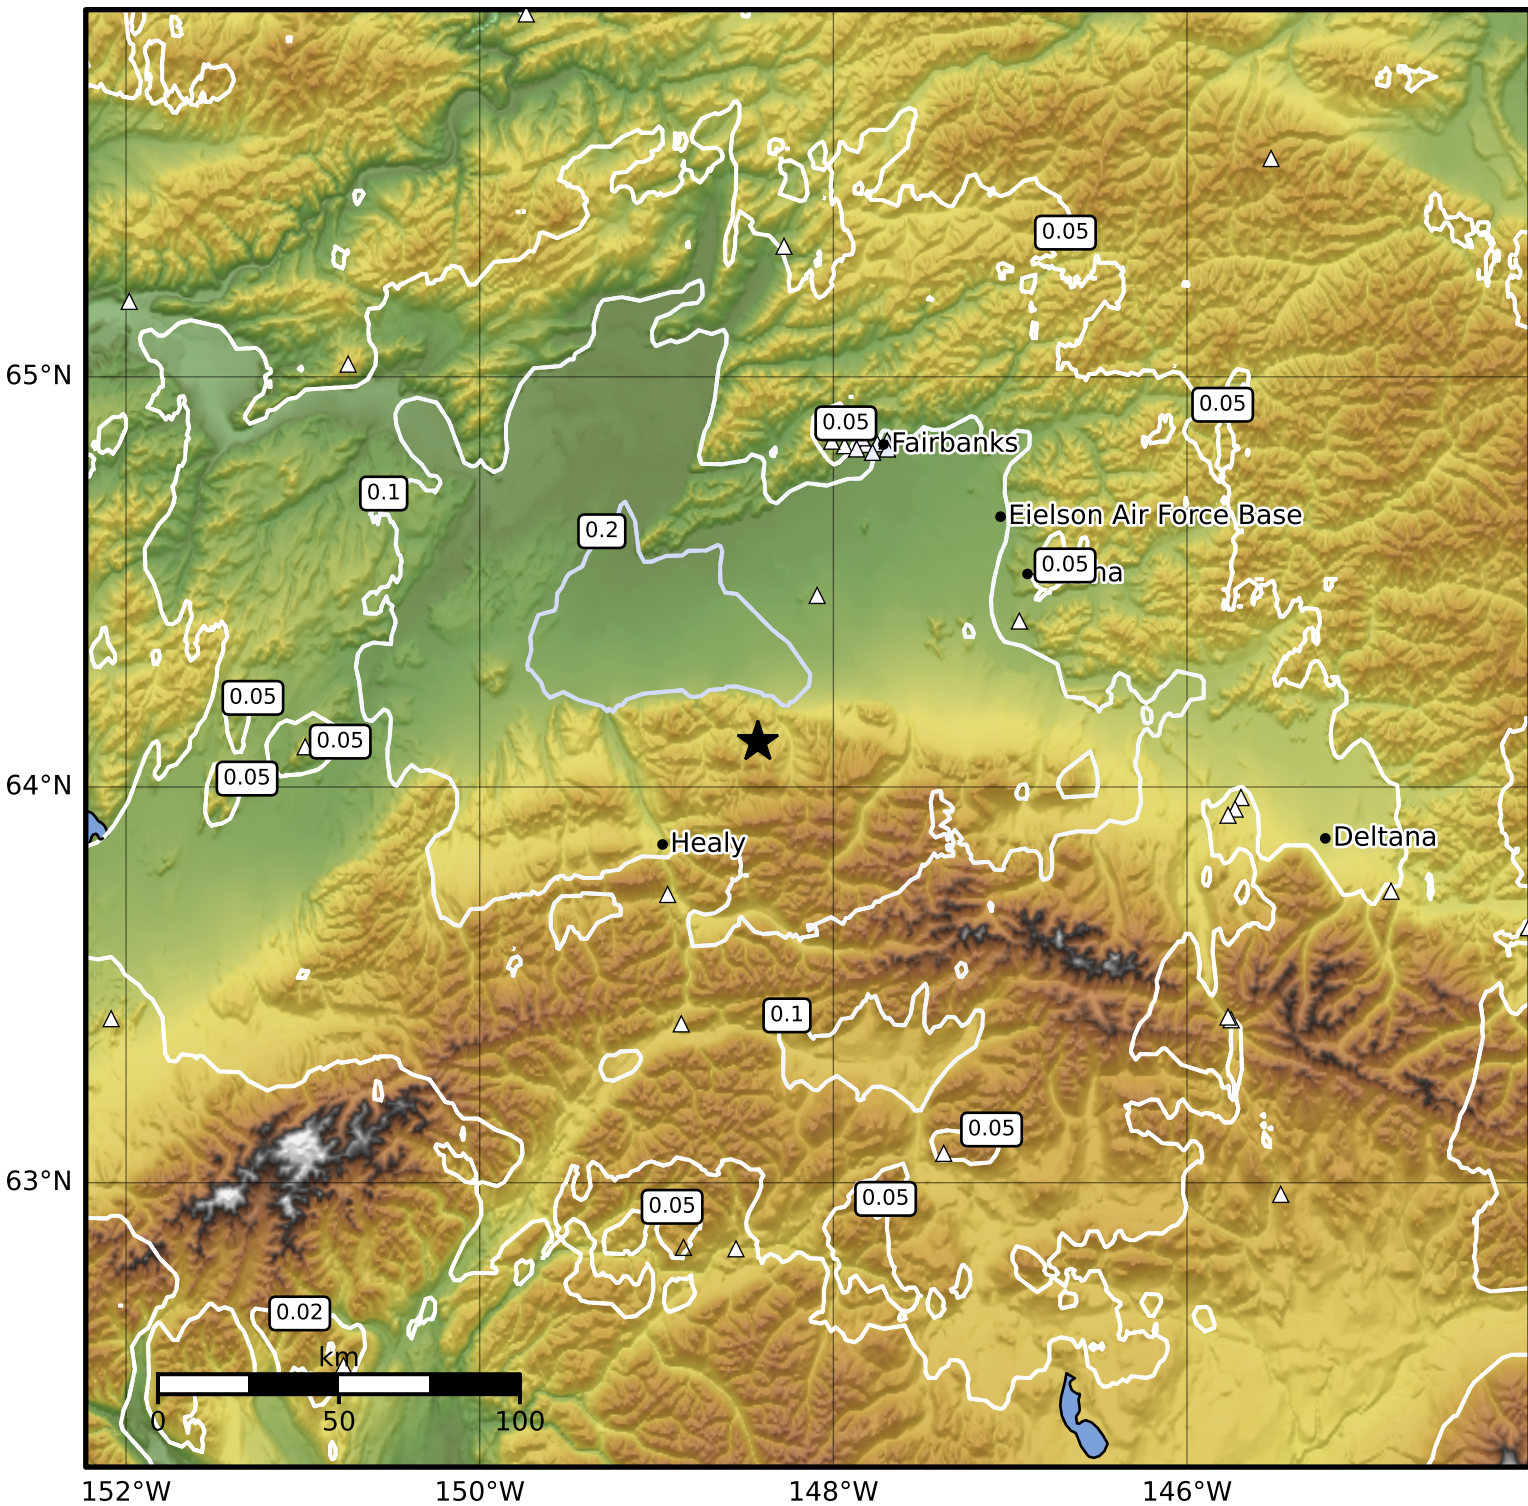

0.3 Second Peak Spectral Acceleration Map Alaska Earthquake Center
 ShakeMap: 39 km (24 miles) NE of Healy
 Sep 26, 2024 07:25:08 UTC M4.0 N64.11 W148.43 Depth: 115.1km ID:ak024cenf43c

SA(0.3) (%g)	0.1	0.2	0.5	1	2	5	10	20	50	100	200
---------------------	------------	------------	------------	----------	----------	----------	-----------	-----------	-----------	------------	------------

Scale based on Worden et al. (2012)

Version 1: Processed 2024-09-26T07:58:35Z

△ Seismic Instrument ○ Reported Intensity

★ Epicenter