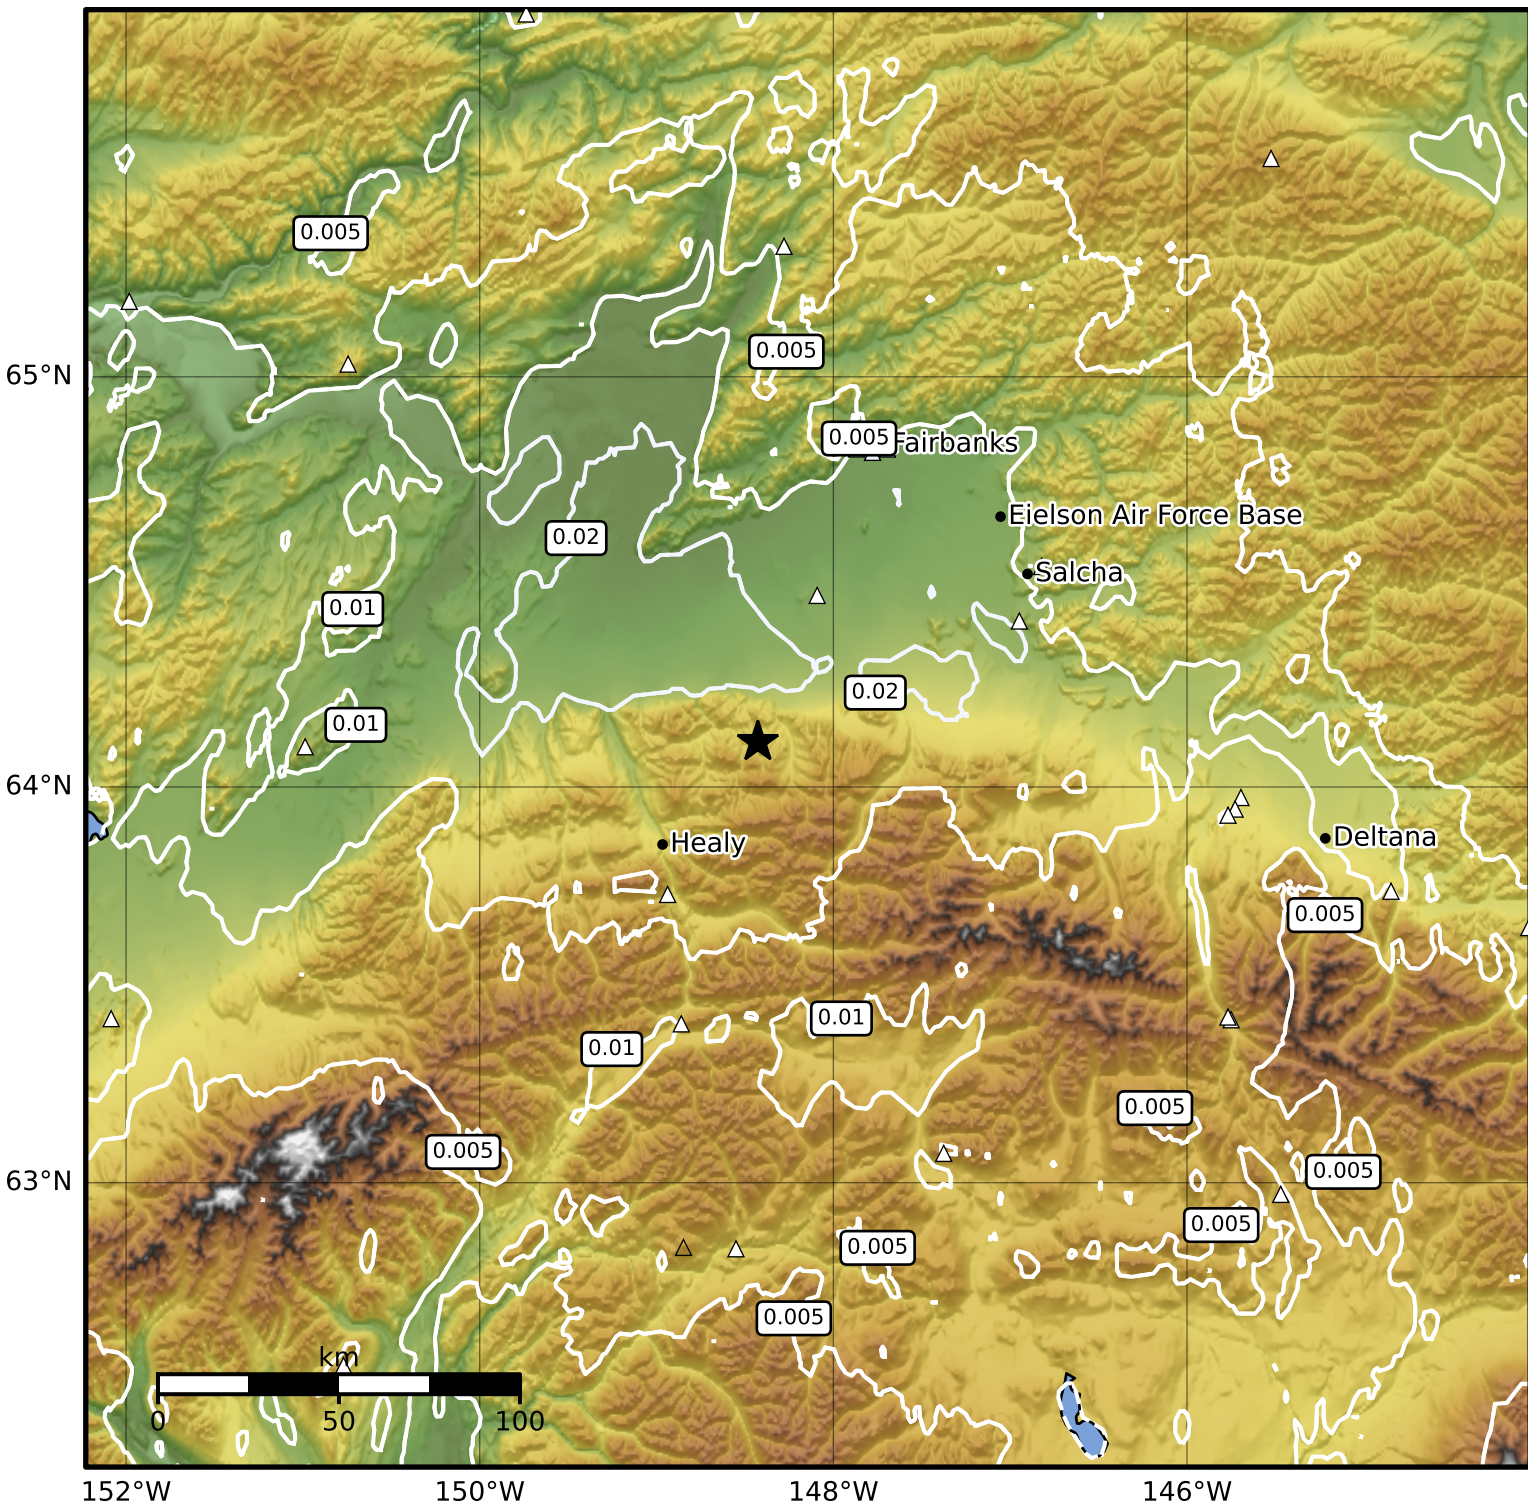

1.0 Second Peak Spectral Acceleration Map Alaska Earthquake Center  
 ShakeMap: 39 km (24 miles) NE of Healy  
 Sep 26, 2024 07:25:08 UTC M4.0 N64.11 W148.43 Depth: 115.1km ID:ak024cenf43c

SA(1.0) (%g)	0.1	0.2	0.5	1	2	5	10	20	50	100	200
--------------	-----	-----	-----	---	---	---	----	----	----	-----	-----

Scale based on Worden et al. (2012)

Version 1: Processed 2024-09-26T07:58:35Z

△ Seismic Instrument ○ Reported Intensity

★ Epicenter