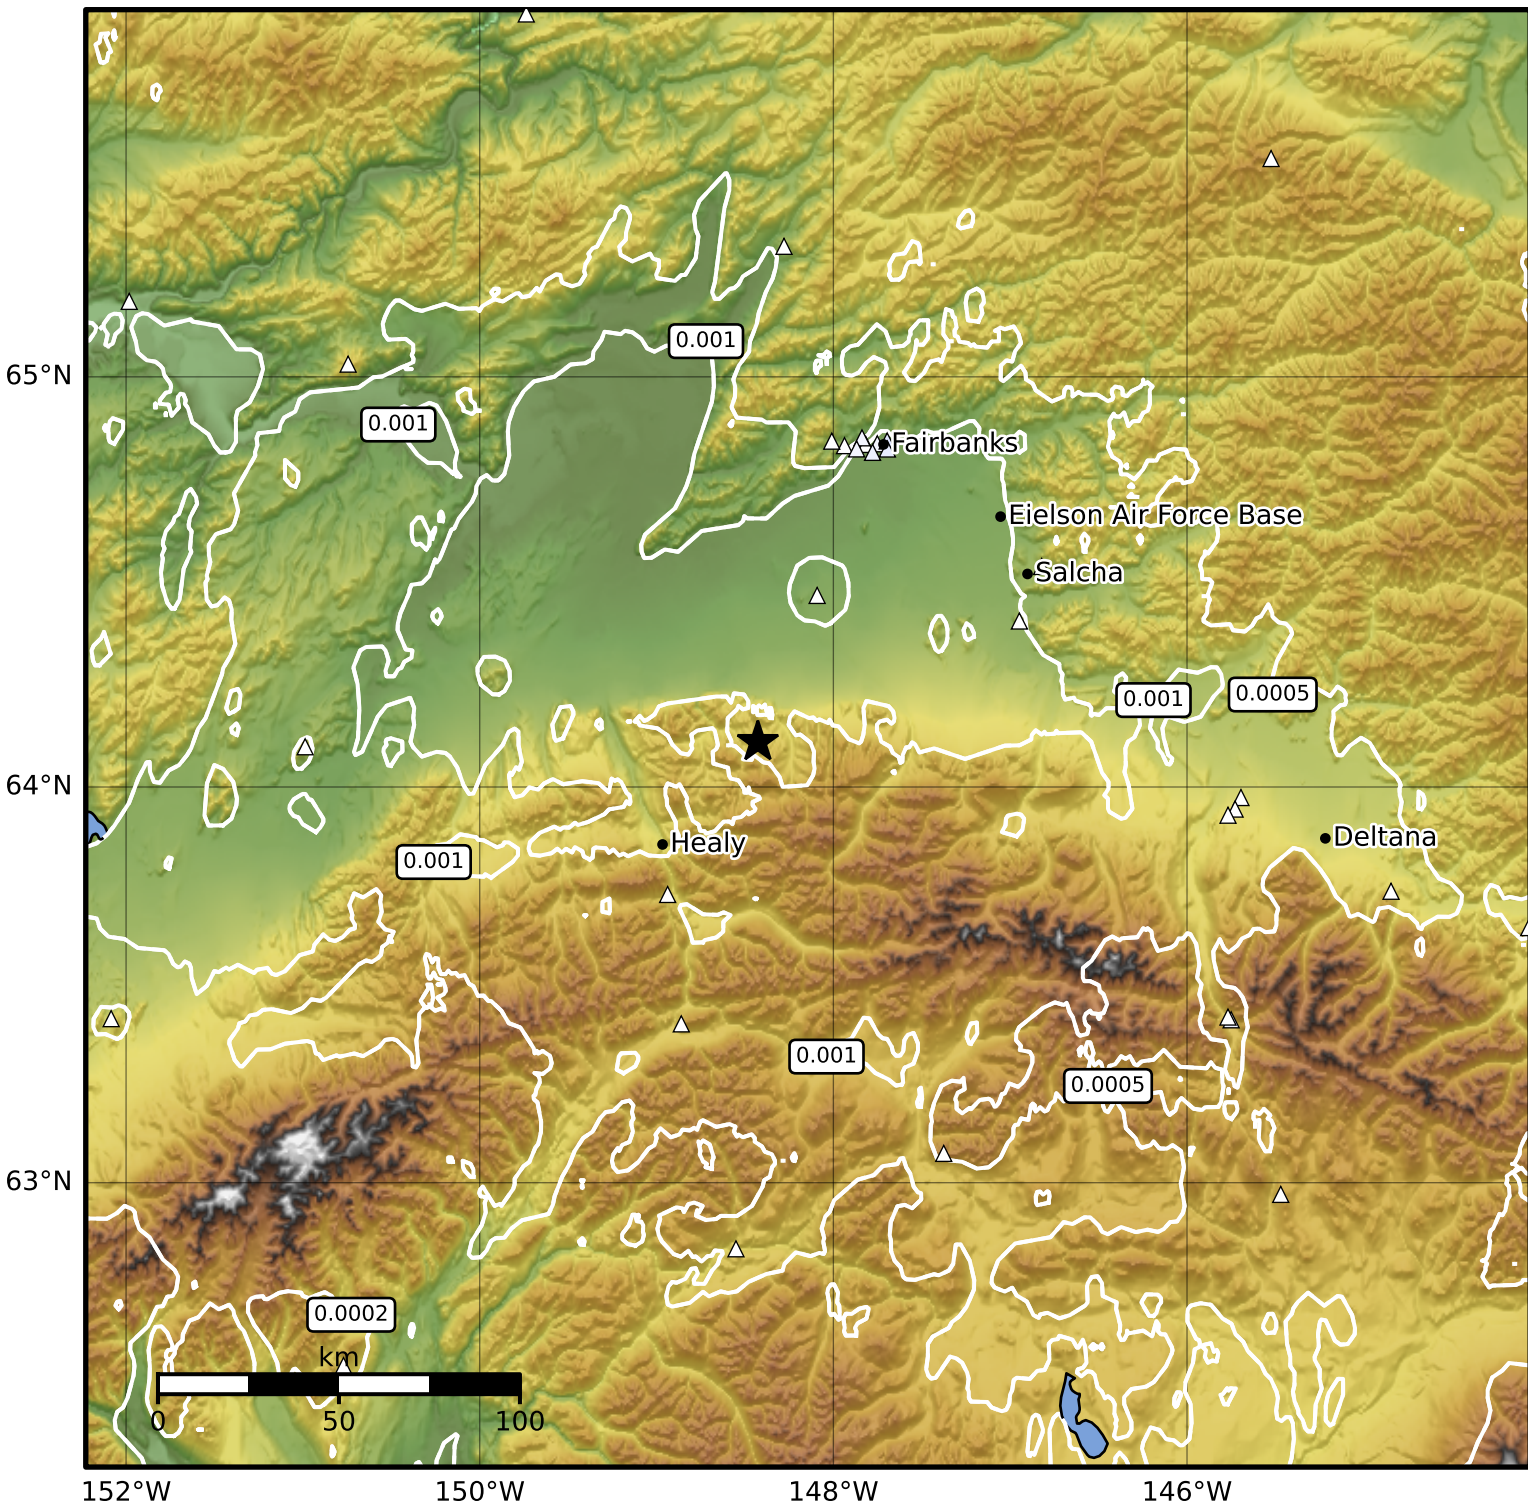

3.0 Second Peak Spectral Acceleration Map Alaska Earthquake Center
ShakeMap: 39 km (24 miles) NE of Healy
Sep 26, 2024 07:25:08 UTC M4.0 N64.11 W148.43 Depth: 115.1km ID:ak024cenf43c

Scale based on Worden et al. (2012)

△ Seismic Instrument ○ Reported Intensity

★ Epicenter

Version 1: Processed 2024-09-26T07:58:35Z