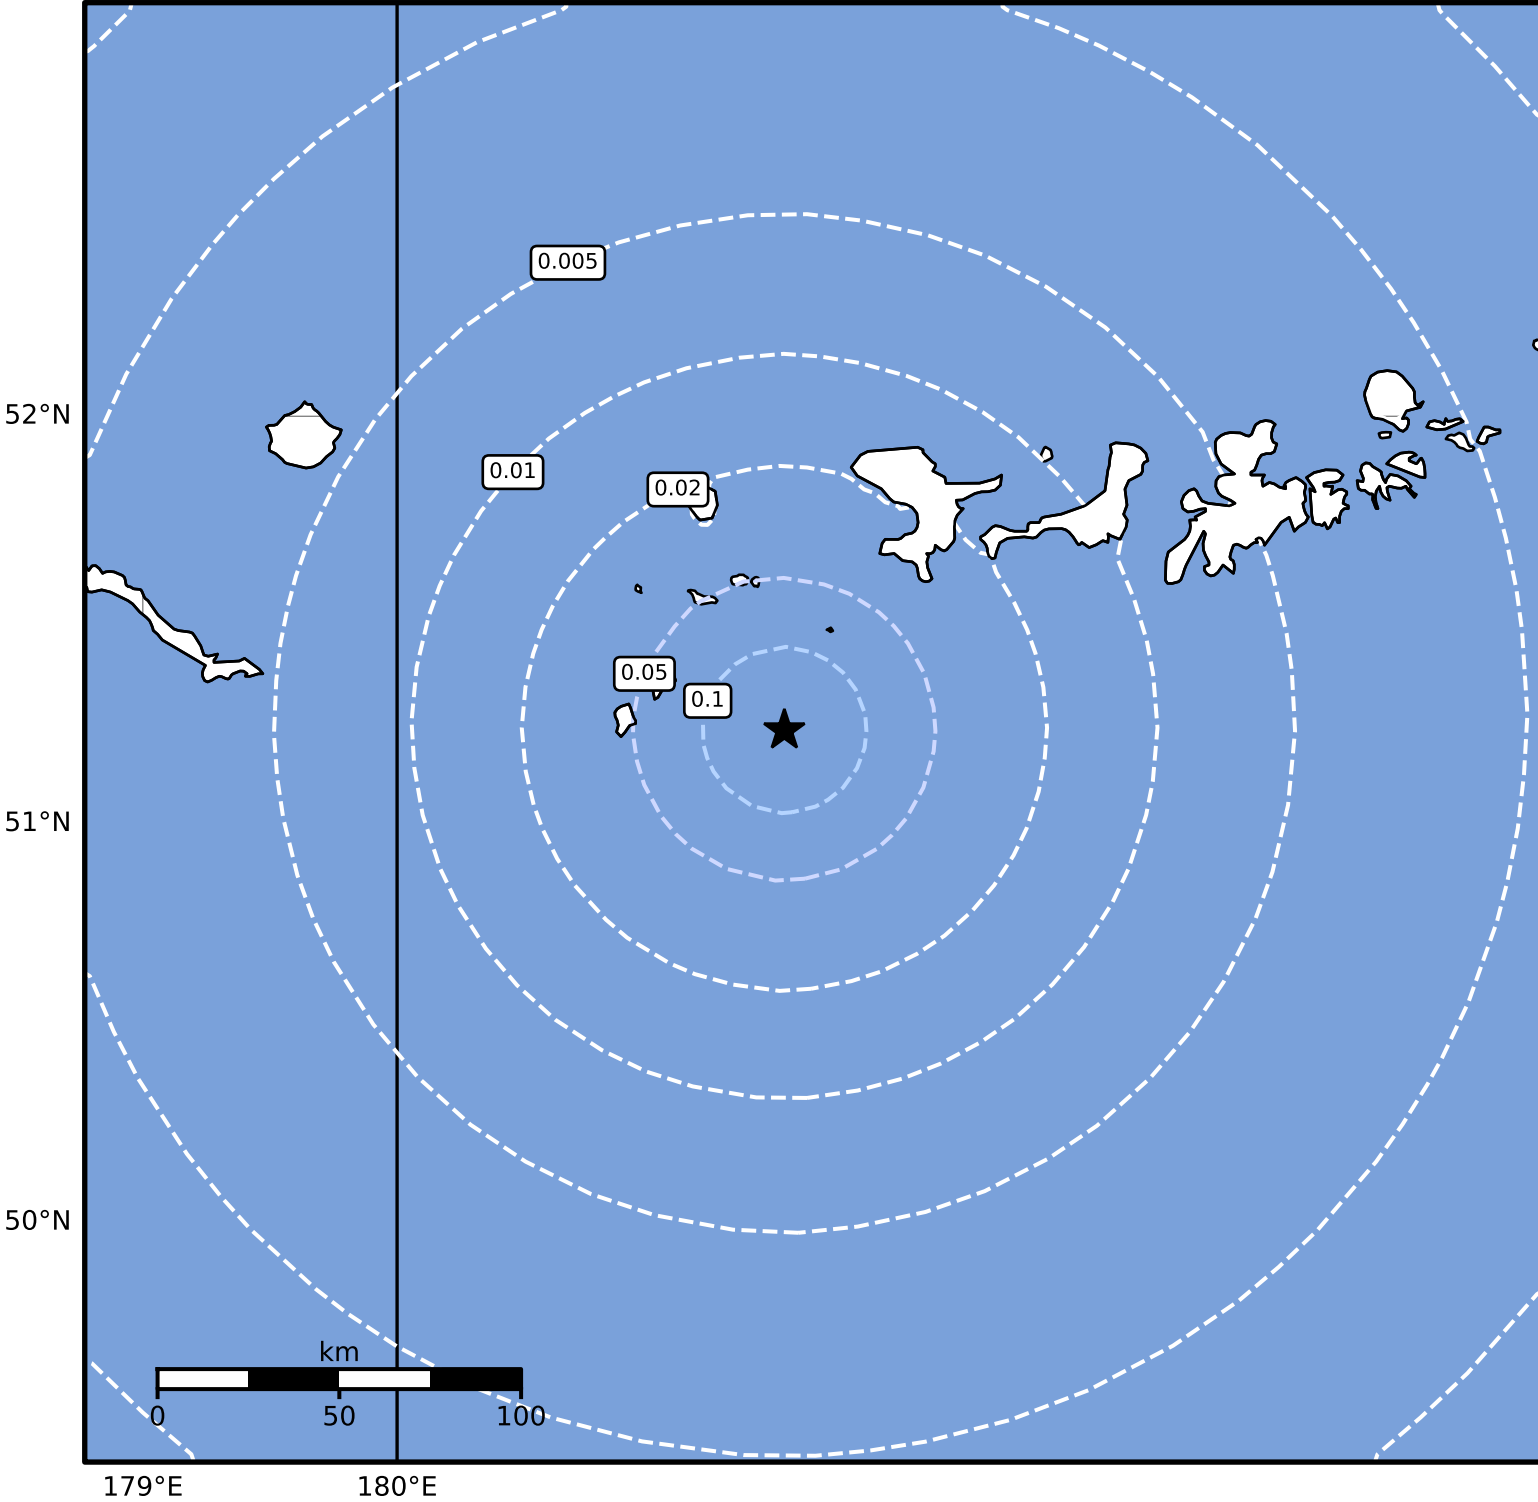

Peak Ground Velocity Map Alaska Earthquake Center
ShakeMap: 145 km (90 miles) WSW of Adak
Sep 26, 2024 20:52:40 UTC M4.0 N51.23 W178.48 Depth: 25.1km ID:ak024cevblob

Scale based on Worden et al. (2012)

Version 2: Processed 2024-09-26T21:31:39Z

△ Seismic Instrument ○ Reported Intensity

★ Epicenter