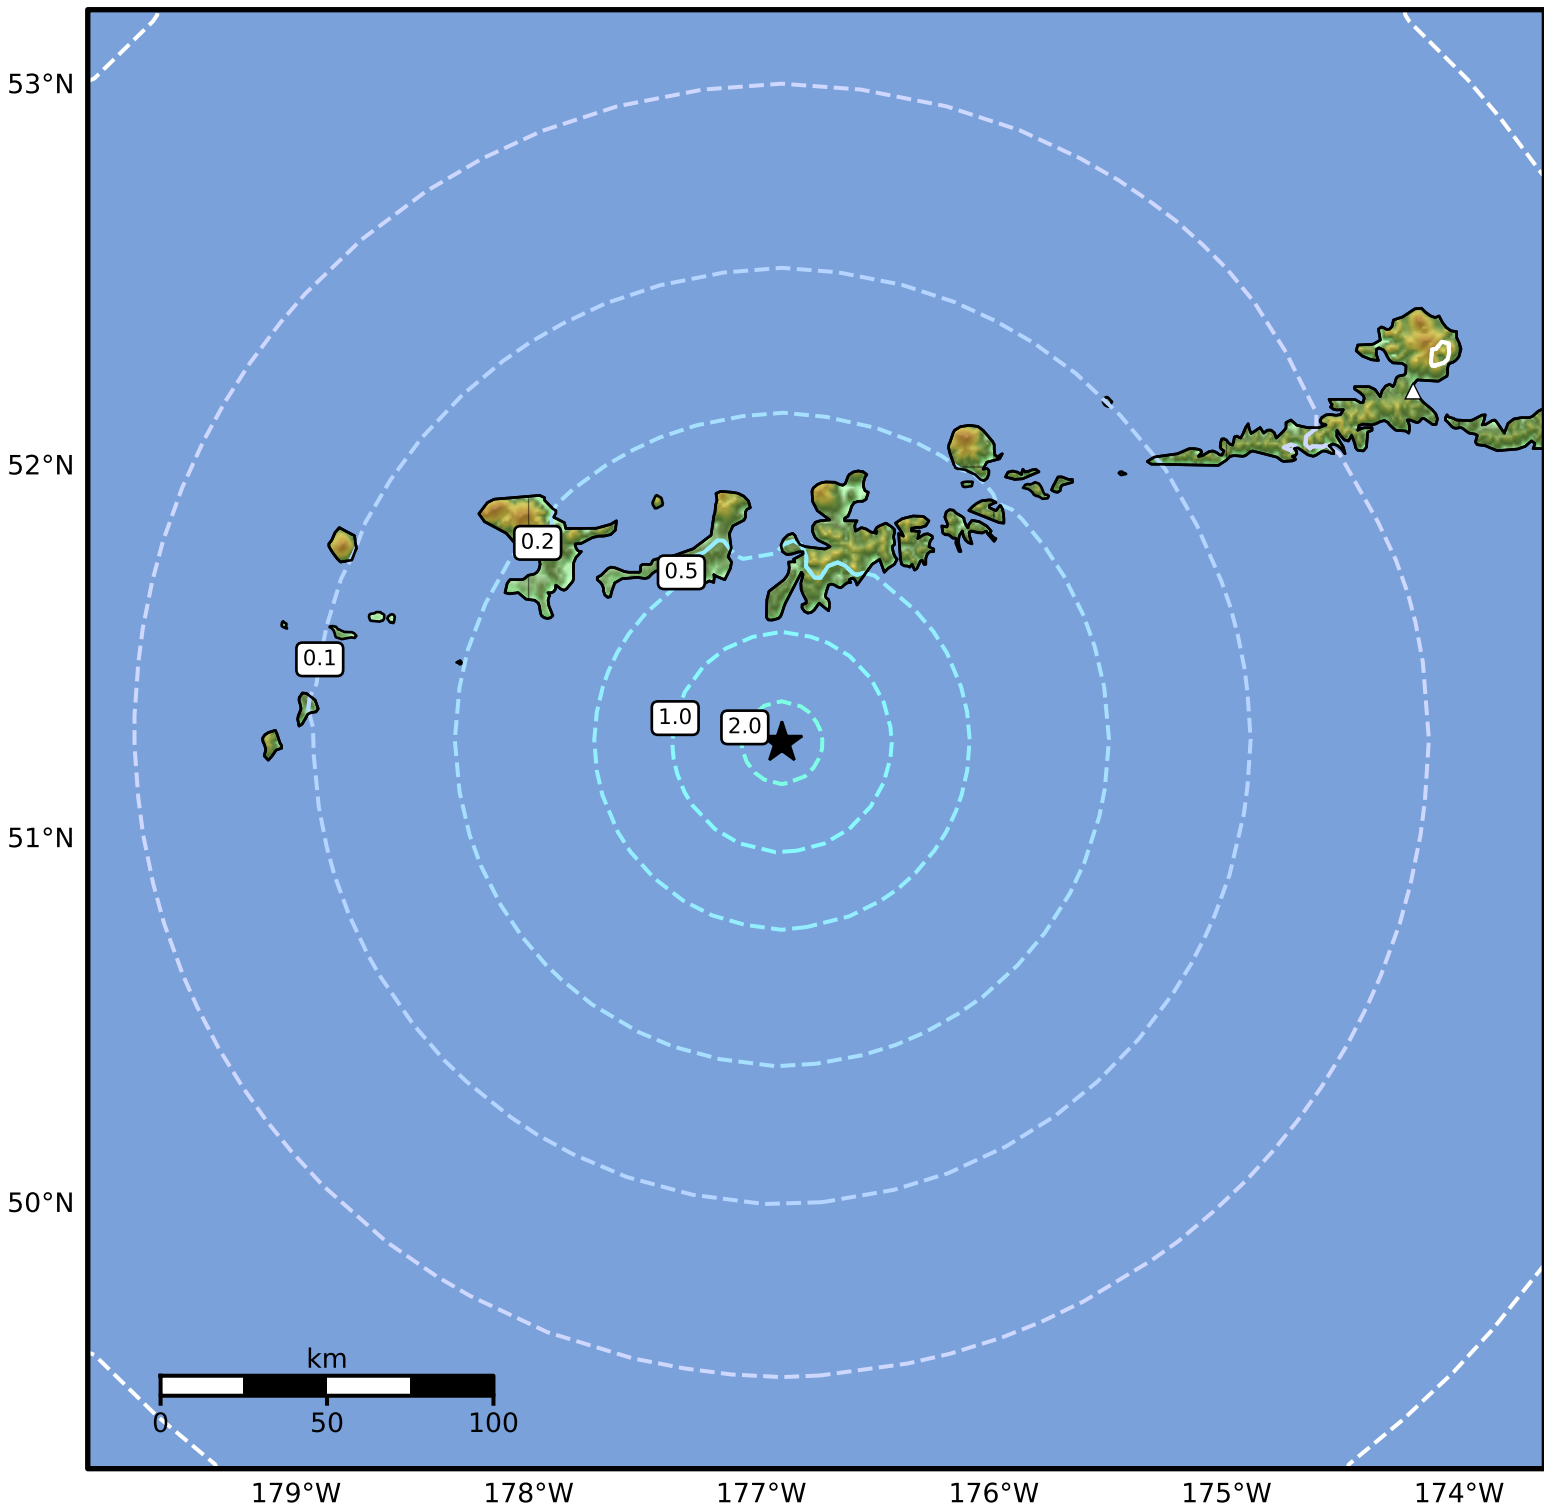

Peak Ground Velocity Map Alaska Earthquake Center
ShakeMap: 70 km (43 miles) SSW of Adak
Oct 03, 2024 13:08:39 UTC M5.1 N51.26 W176.91 Depth: 23.9km ID:ak024cqbnkiv

PGV (cm/s)	0.1	0.2	0.5	1	2	5	10	20	50	100	200
------------	-----	-----	-----	---	---	---	----	----	----	-----	-----

Scale based on Worden et al. (2012)

Version 1: Processed 2024-10-11T16:21:14Z

△ Seismic Instrument ○ Reported Intensity

★ Epicenter