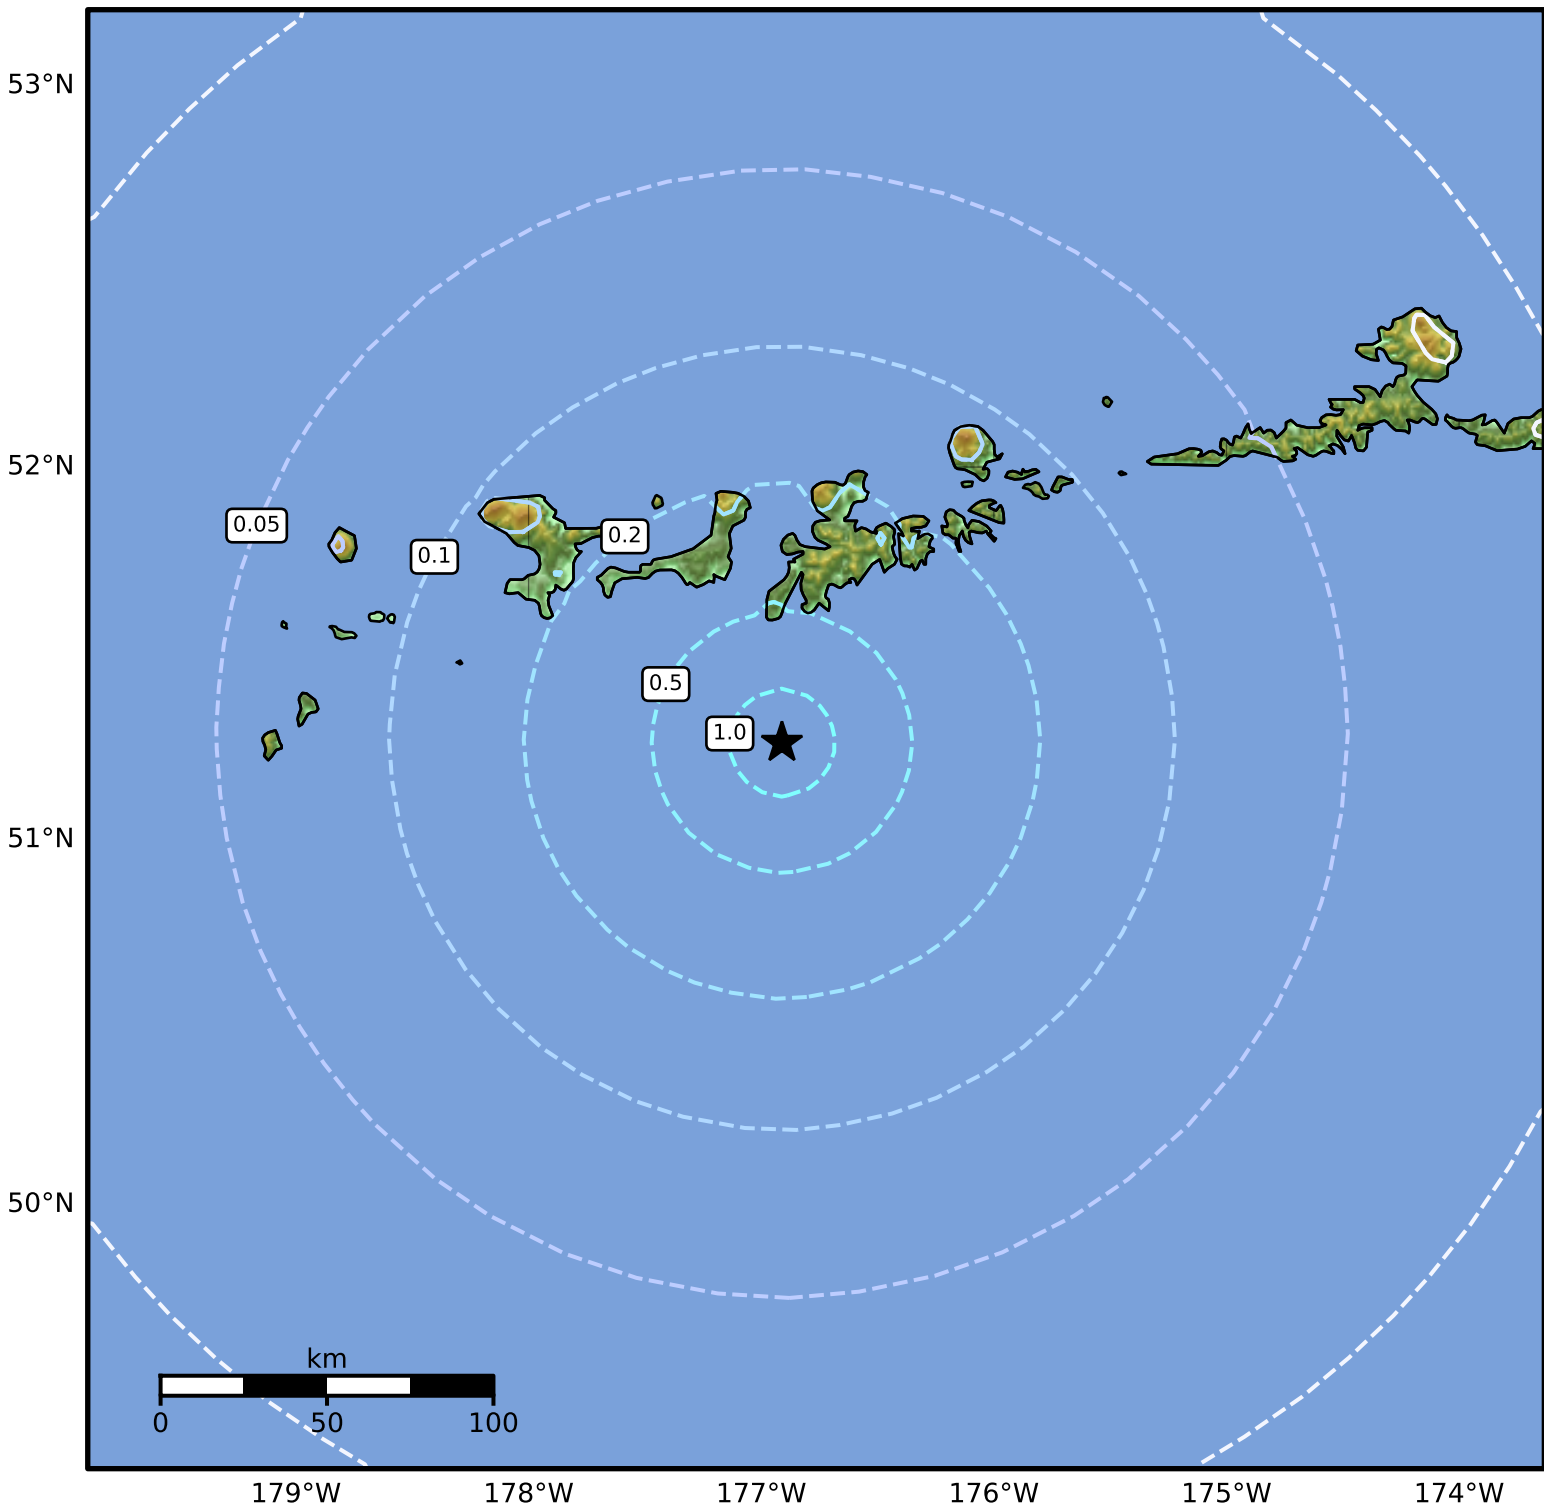

1.0 Second Peak Spectral Acceleration Map Alaska Earthquake Center  
ShakeMap: 70 km (43 miles) SSW of Adak  
Oct 03, 2024 13:08:39 UTC M5.1 N51.26 W176.91 Depth: 23.9km ID:ak024cqbnkiv

SA(1.0) (%g)	0.1	0.2	0.5	1	2	5	10	20	50	100	200
--------------	-----	-----	-----	---	---	---	----	----	----	-----	-----

Scale based on Worden et al. (2012)

Version 1: Processed 2024-10-11T16:21:14Z

△ Seismic Instrument ○ Reported Intensity

★ Epicenter