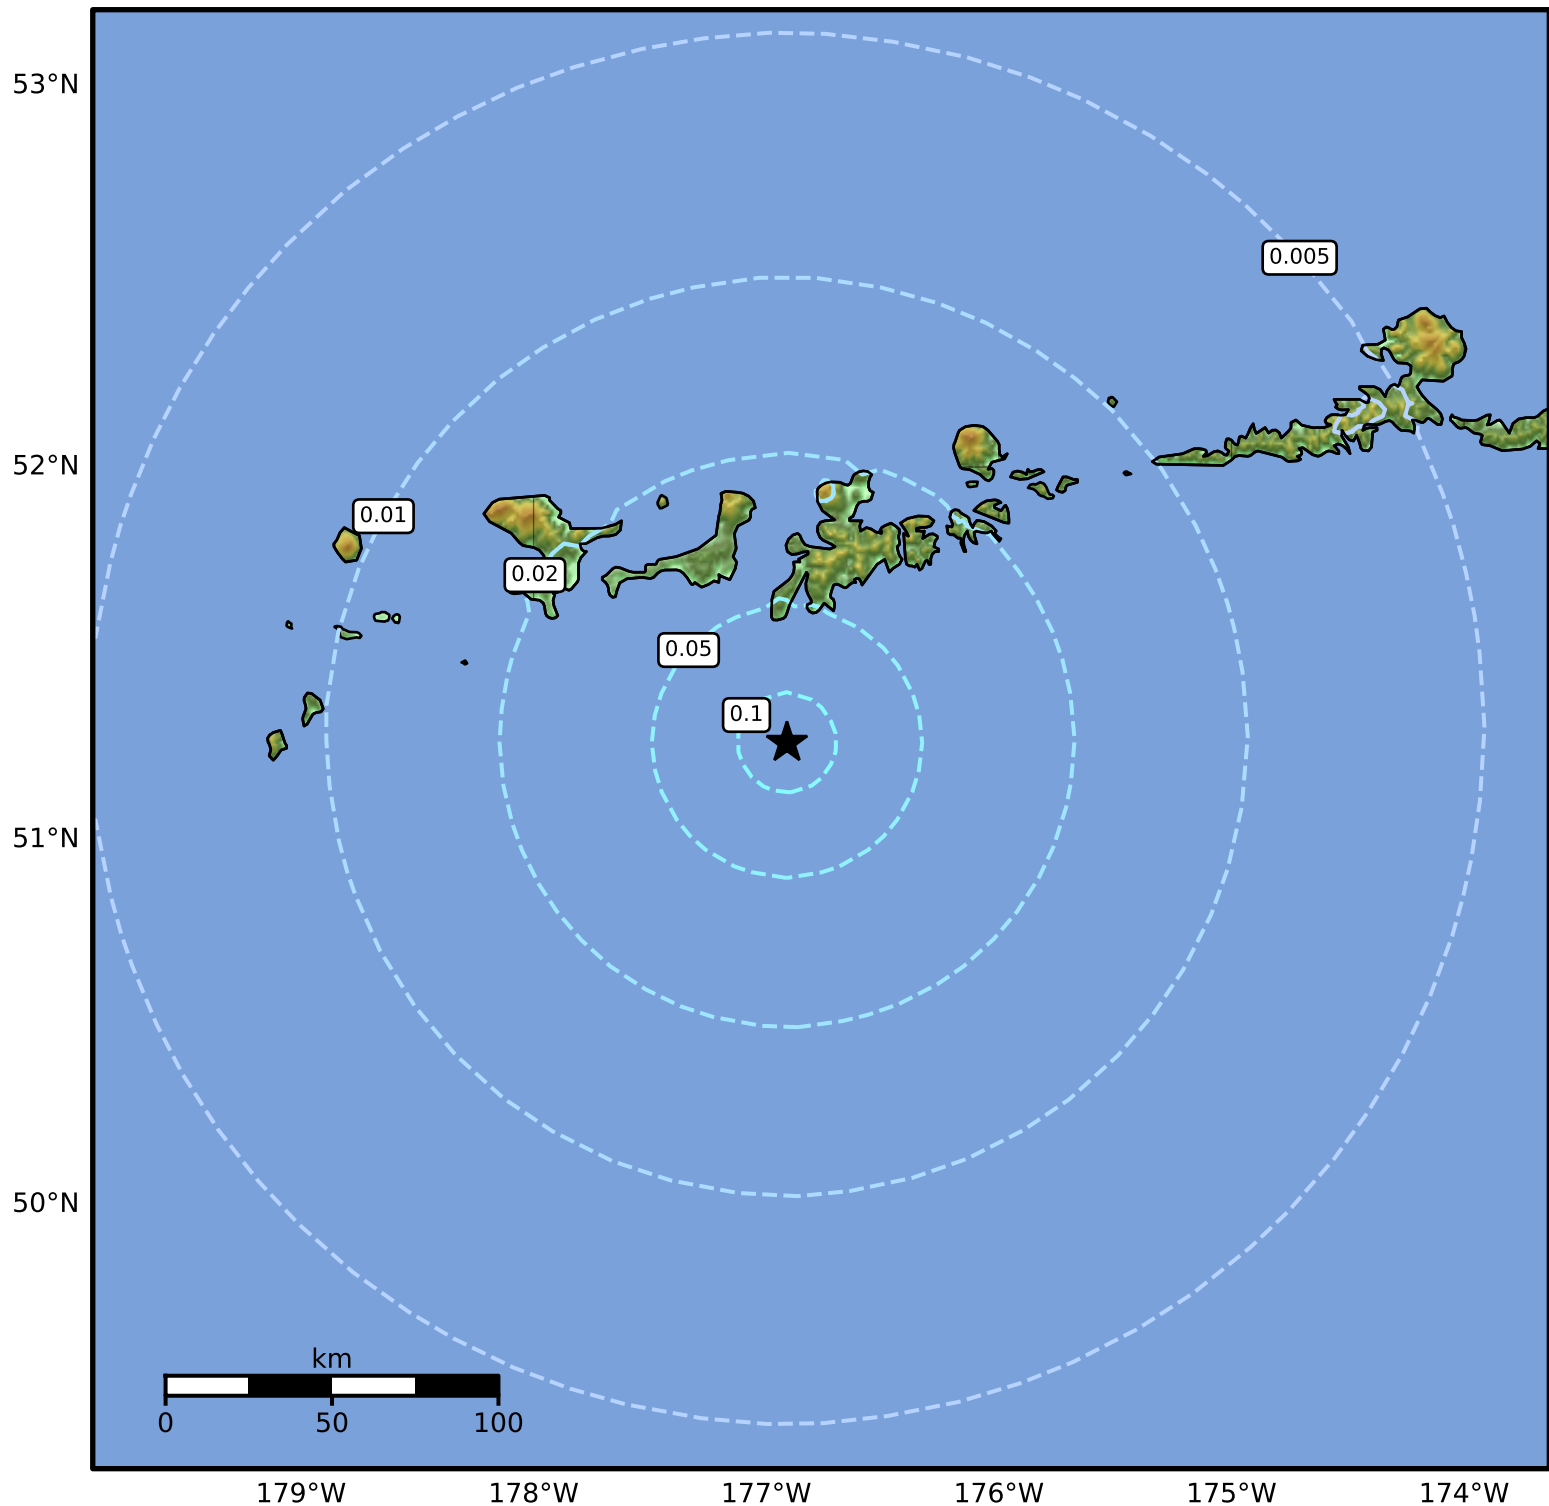

3.0 Second Peak Spectral Acceleration Map Alaska Earthquake Center  
ShakeMap: 70 km (43 miles) SSW of Adak  
Oct 03, 2024 13:08:39 UTC M5.1 N51.26 W176.91 Depth: 23.9km ID:ak024cqbnkiv

SA(3.0) (%g)	0.1	0.2	0.5	1	2	5	10	20	50
--------------	-----	-----	-----	---	---	---	----	----	----

Scale based on Worden et al. (2012)

Version 1: Processed 2024-10-11T16:21:14Z

△ Seismic Instrument ○ Reported Intensity

★ Epicenter