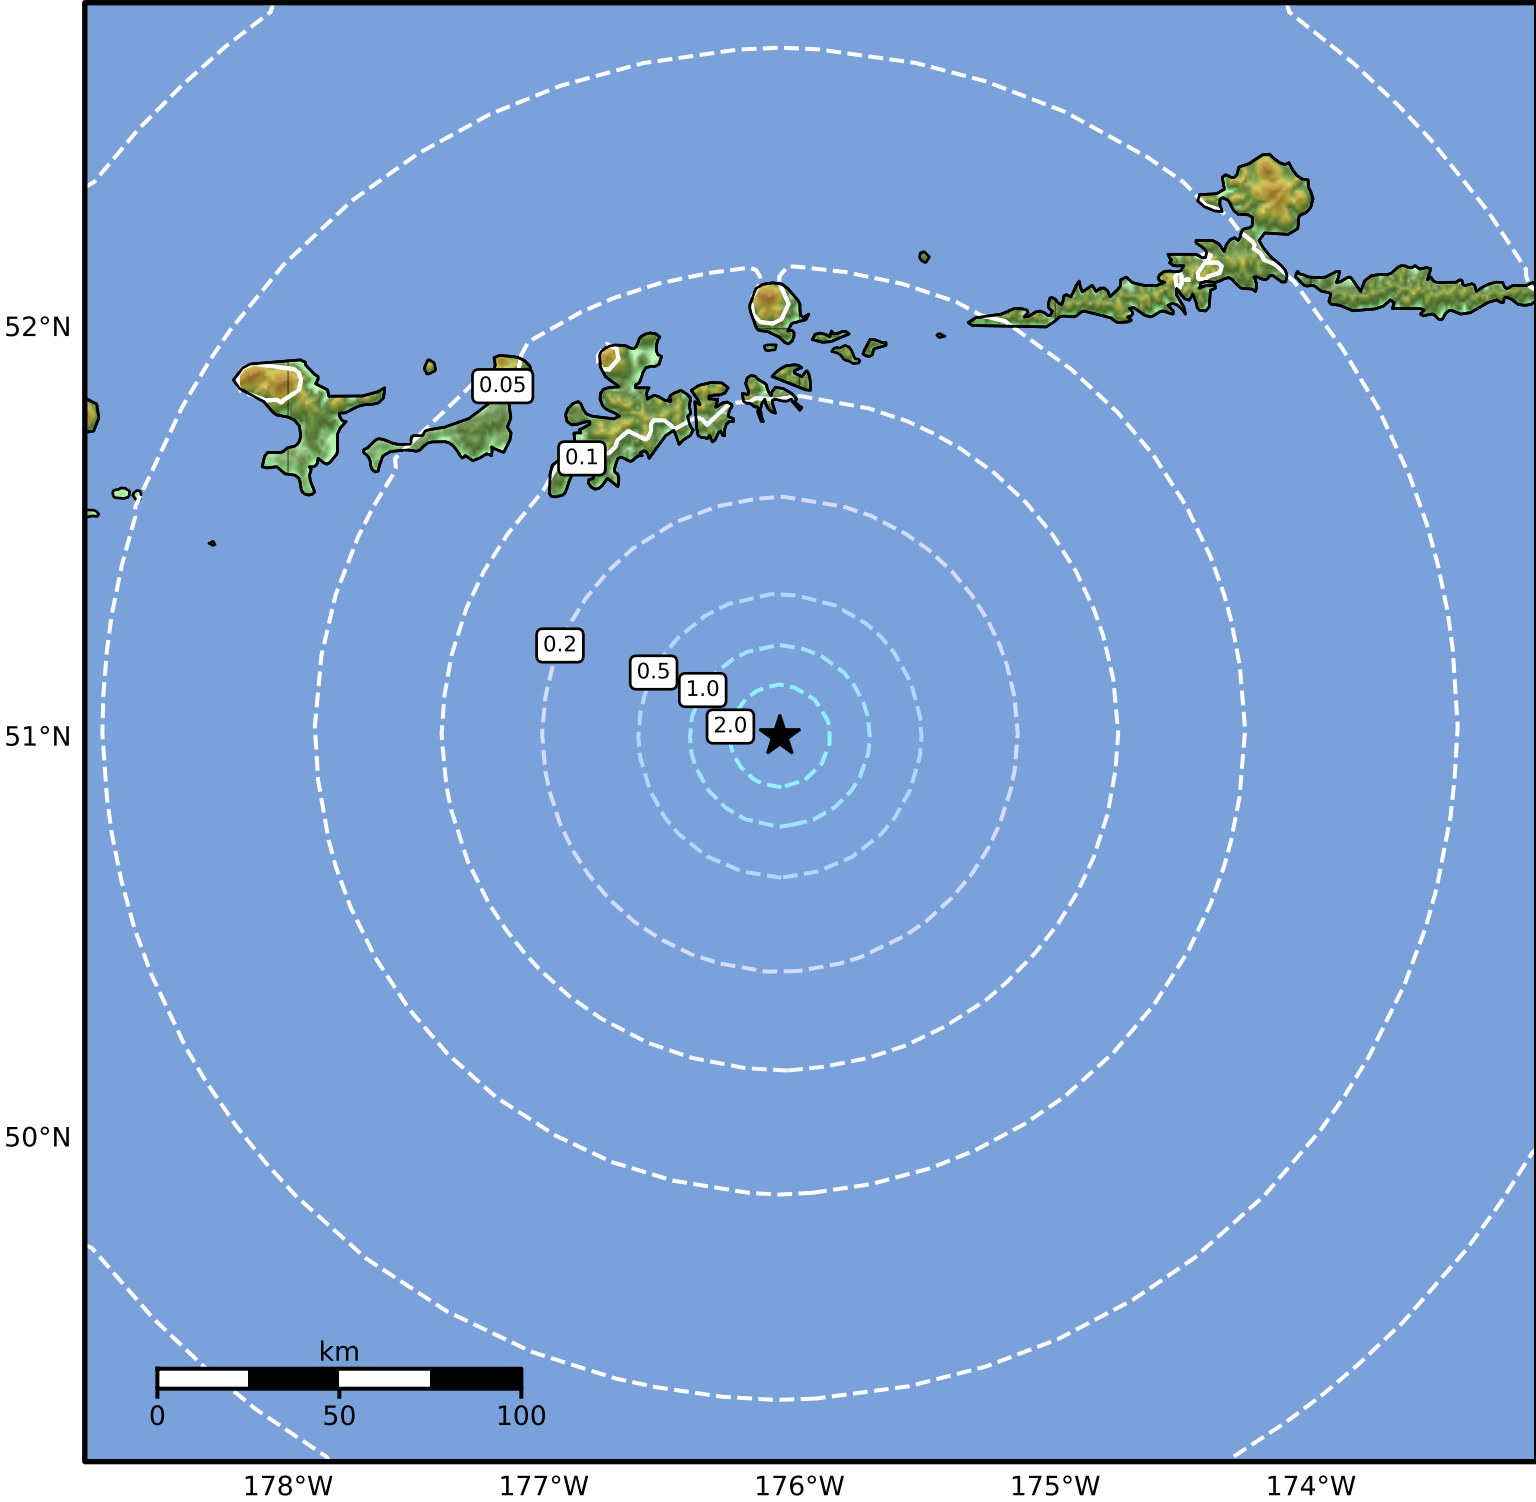

0.3 Second Peak Spectral Acceleration Map Alaska Earthquake Center  
 ShakeMap: 105 km (65 miles) SSE of Adak  
 Oct 03, 2024 13:54:18 UTC M4.1 N51.01 W176.08 Depth: 11.4km ID:ak024cqbxdip

<b>SA(0.3) (%g)</b>	<b>0.1</b>	<b>0.2</b>	<b>0.5</b>	<b>1</b>	<b>2</b>	<b>5</b>	<b>10</b>	<b>20</b>	<b>50</b>	<b>100</b>	<b>200</b>
---------------------	------------	------------	------------	----------	----------	----------	-----------	-----------	-----------	------------	------------

Scale based on Worden et al. (2012)

Version 1: Processed 2024-10-11T17:53:58Z

△ Seismic Instrument ○ Reported Intensity

★ Epicenter