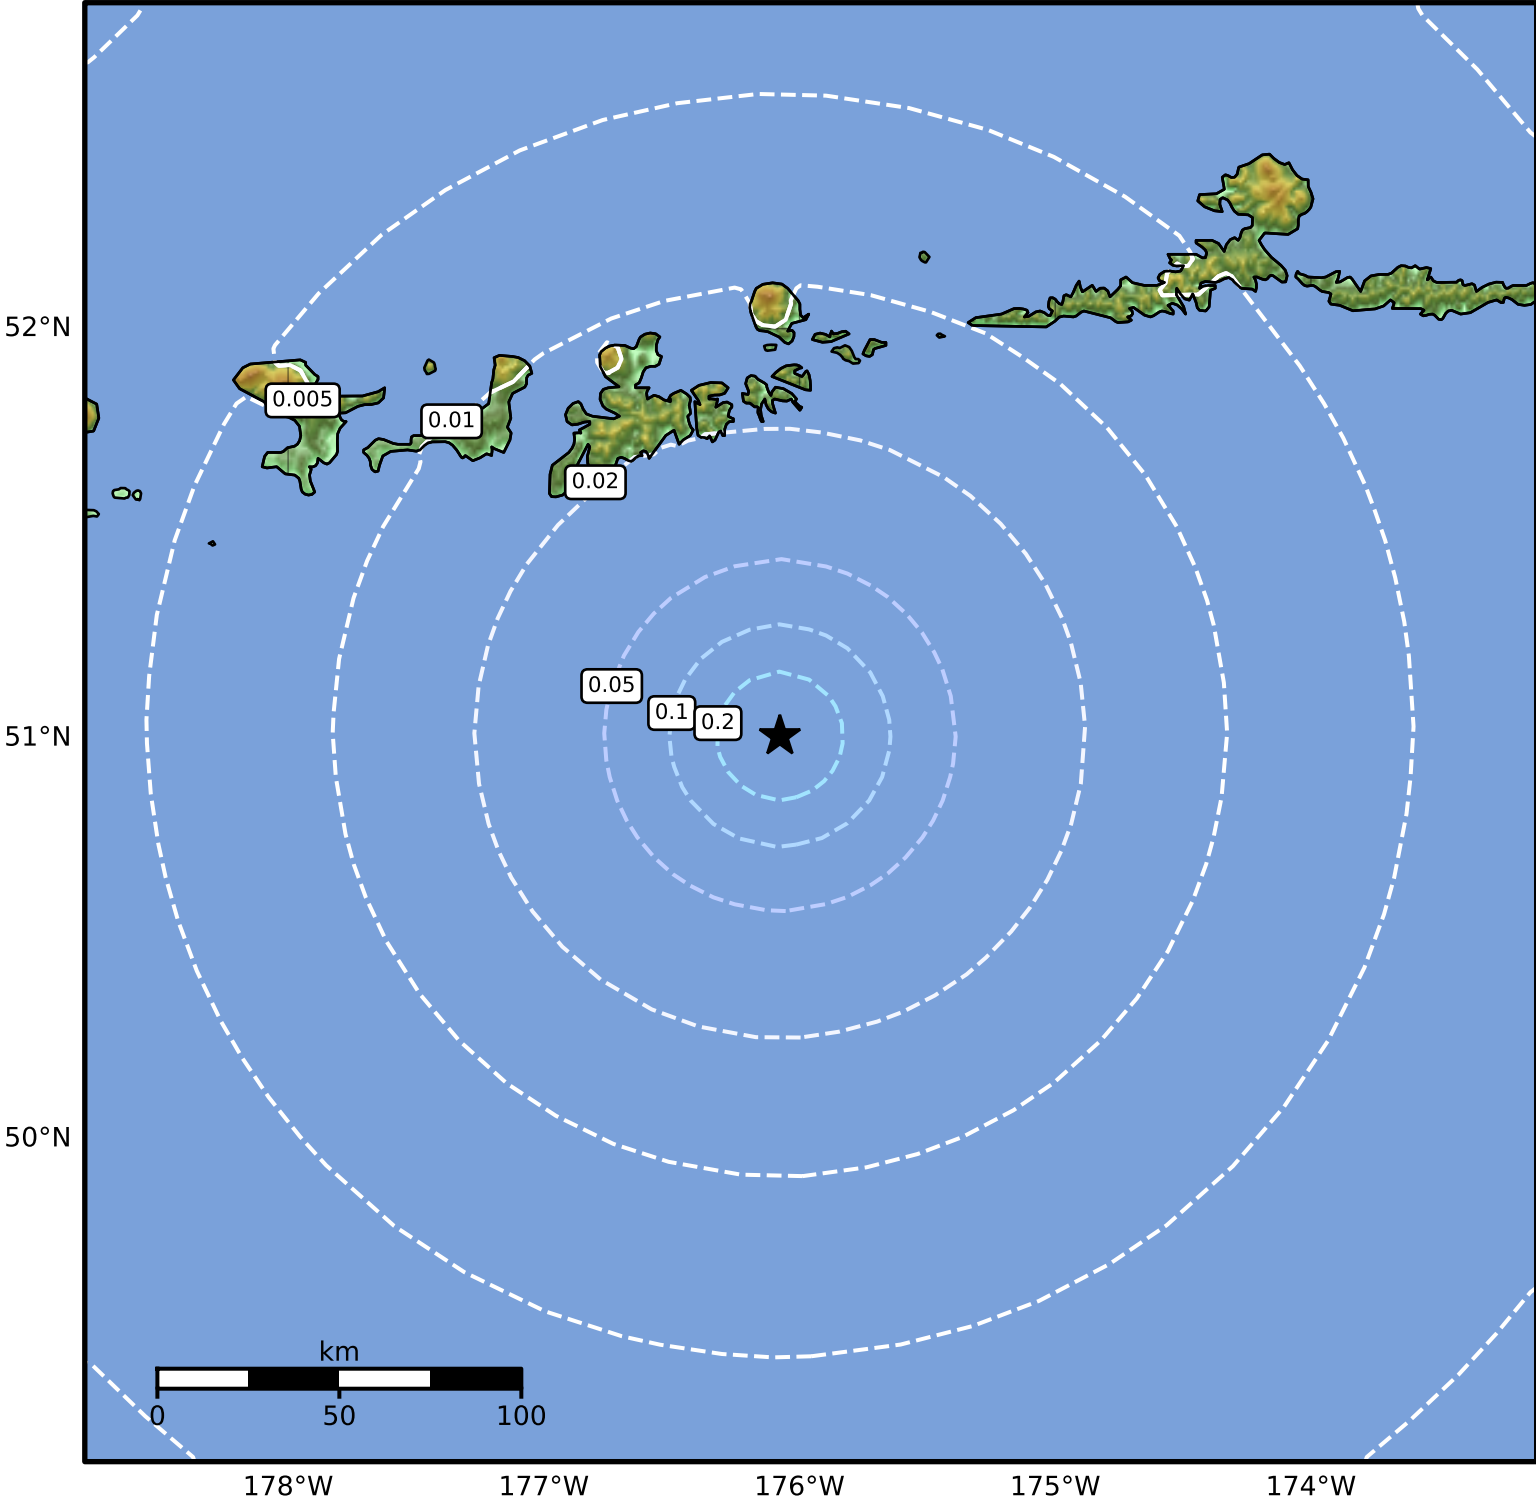

1.0 Second Peak Spectral Acceleration Map Alaska Earthquake Center
 ShakeMap: 105 km (65 miles) SSE of Adak
 Oct 03, 2024 13:54:18 UTC M4.1 N51.01 W176.08 Depth: 11.4km ID:ak024cqbxdip

SA(1.0) (%g)	0.1	0.2	0.5	1	2	5	10	20	50	100	200
---------------------	------------	------------	------------	----------	----------	----------	-----------	-----------	-----------	------------	------------

Scale based on Worden et al. (2012)

Version 1: Processed 2024-10-11T17:53:58Z

△ Seismic Instrument ○ Reported Intensity

★ Epicenter