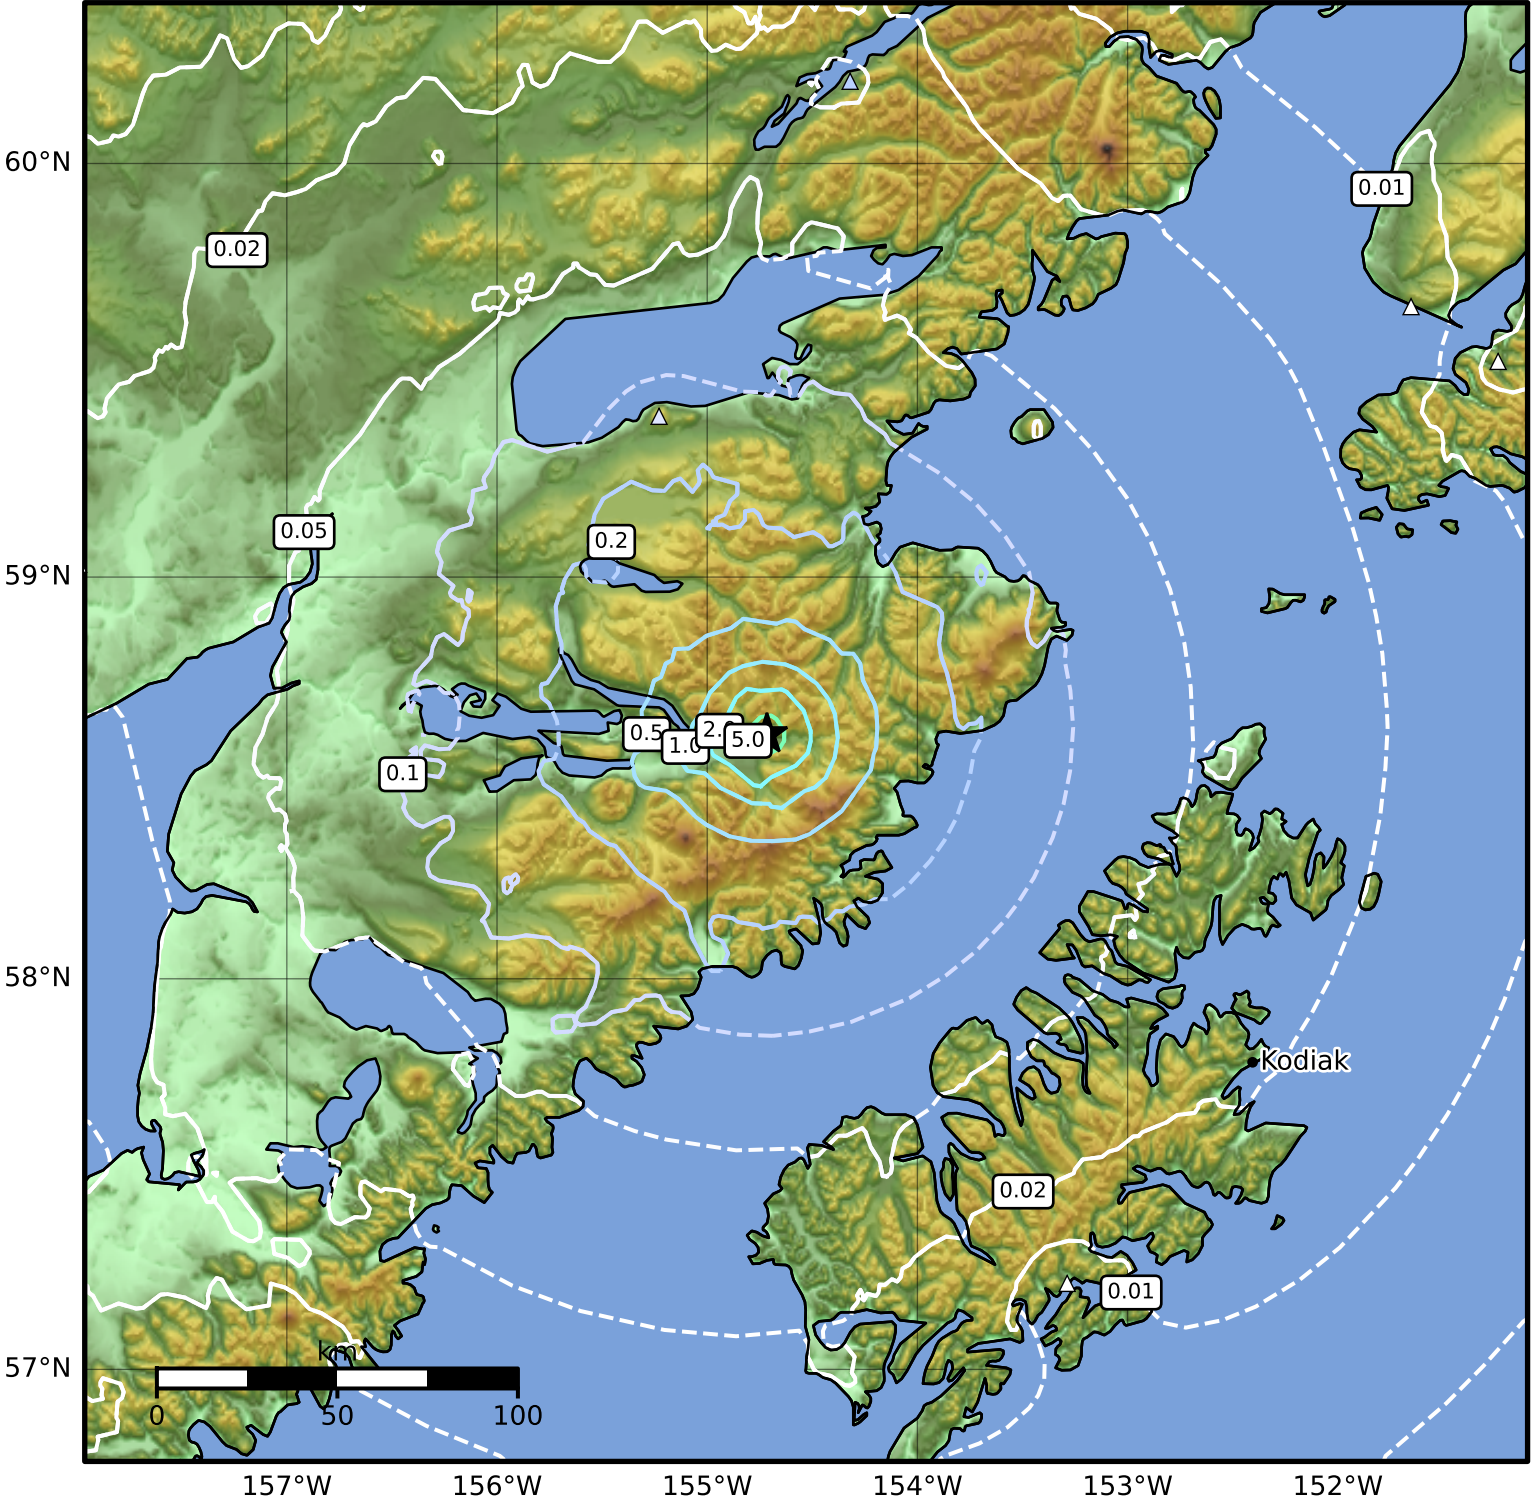

Peak Ground Acceleration Map Alaska Earthquake Center
 ShakeMap: 91 km (57 miles) S of Kokhanok
 Oct 04, 2024 01:49:12 UTC M4.3 N58.61 W154.72 Depth: 2.6km ID:ak024crsafyp

PGA (%g)	0.1	0.2	0.5	1	2	5	10	20	50	100	200
----------	-----	-----	-----	---	---	---	----	----	----	-----	-----

Scale based on Worden et al. (2012)

Version 1: Processed 2024-10-11T17:42:49Z

△ Seismic Instrument ○ Reported Intensity

★ Epicenter