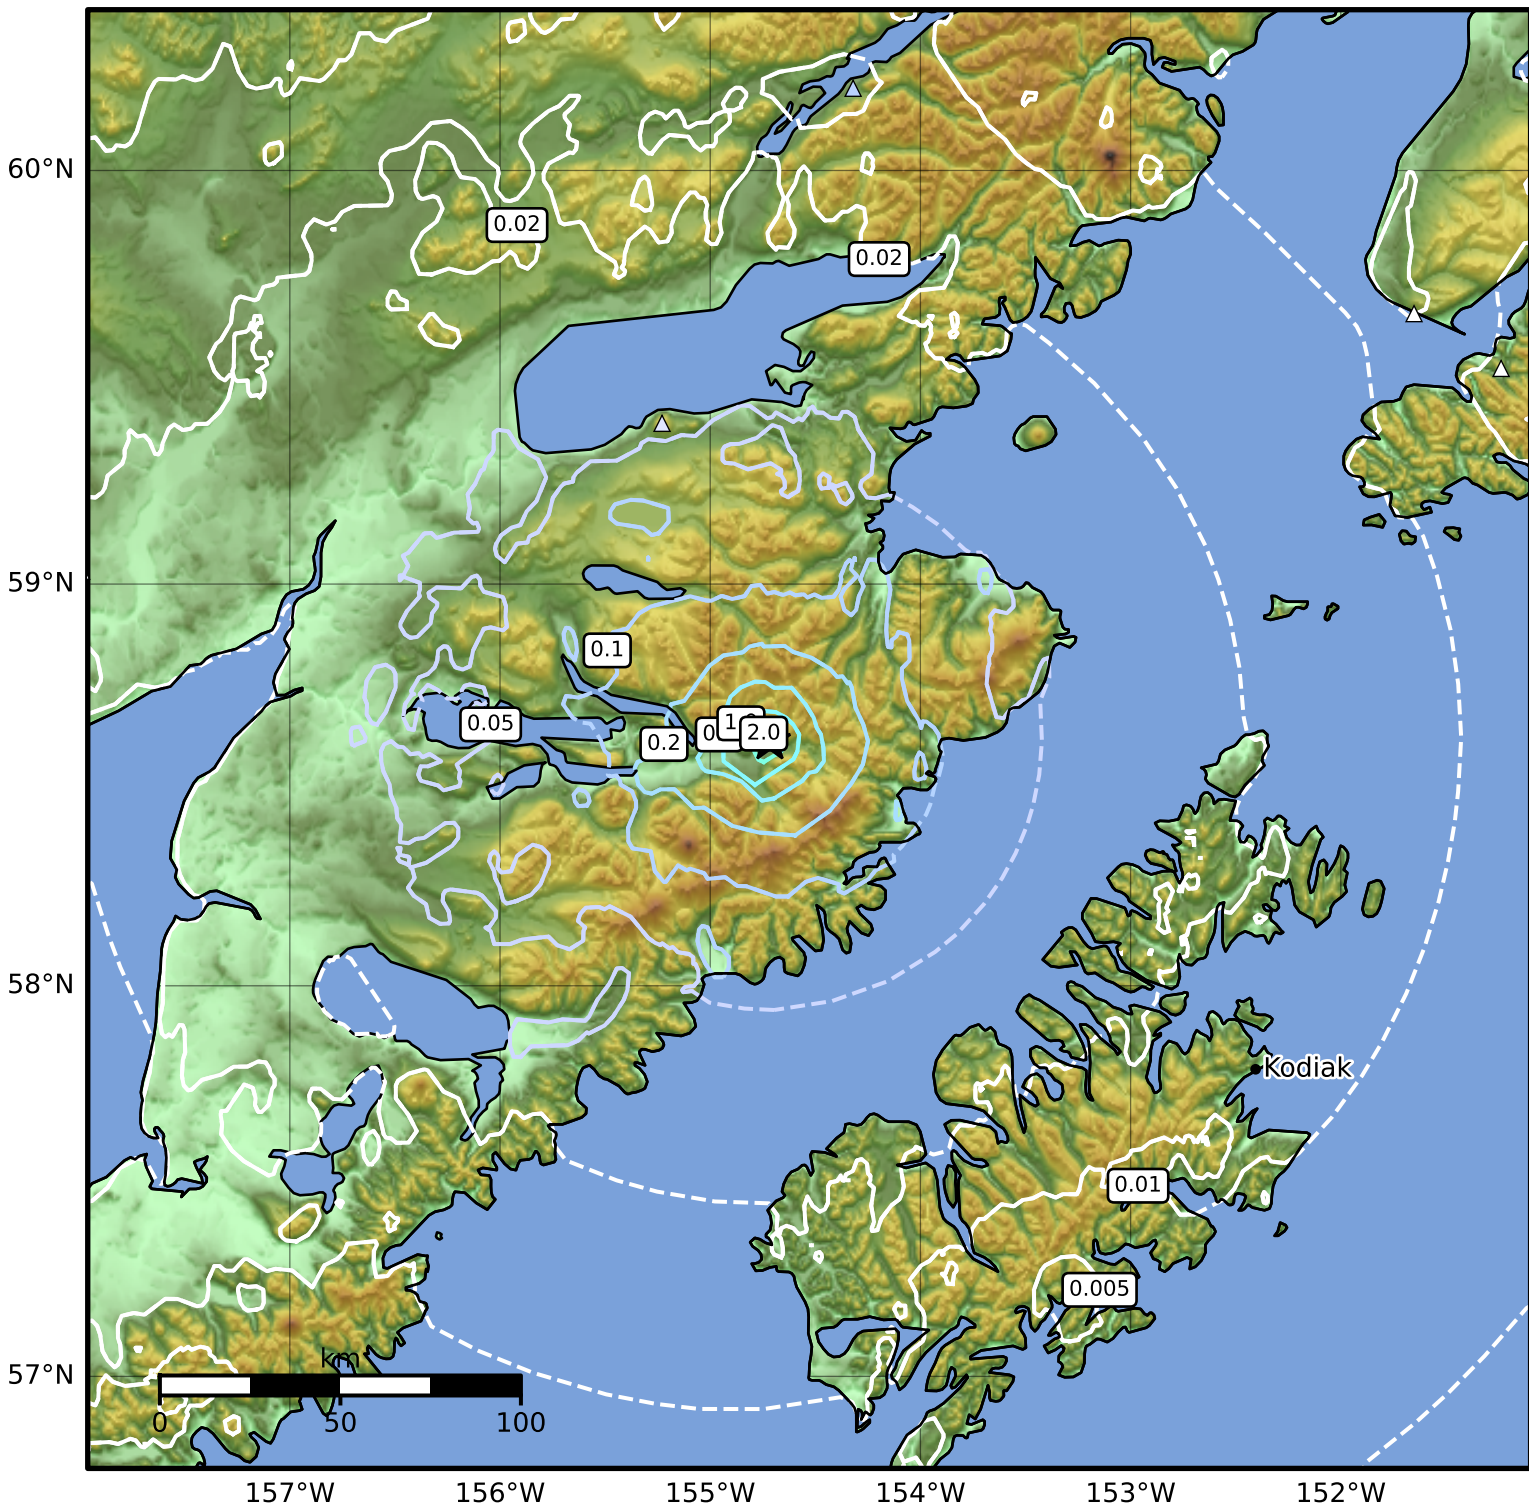

Peak Ground Velocity Map Alaska Earthquake Center
ShakeMap: 91 km (57 miles) S of Kokhanok
Oct 04, 2024 01:49:12 UTC M4.3 N58.61 W154.72 Depth: 2.6km ID:ak024crsafyp

PGV (cm/s)	0.1	0.2	0.5	1	2	5	10	20	50	100	200
------------	-----	-----	-----	---	---	---	----	----	----	-----	-----

Scale based on Worden et al. (2012)

Version 1: Processed 2024-10-11T17:42:49Z

△ Seismic Instrument ○ Reported Intensity

★ Epicenter