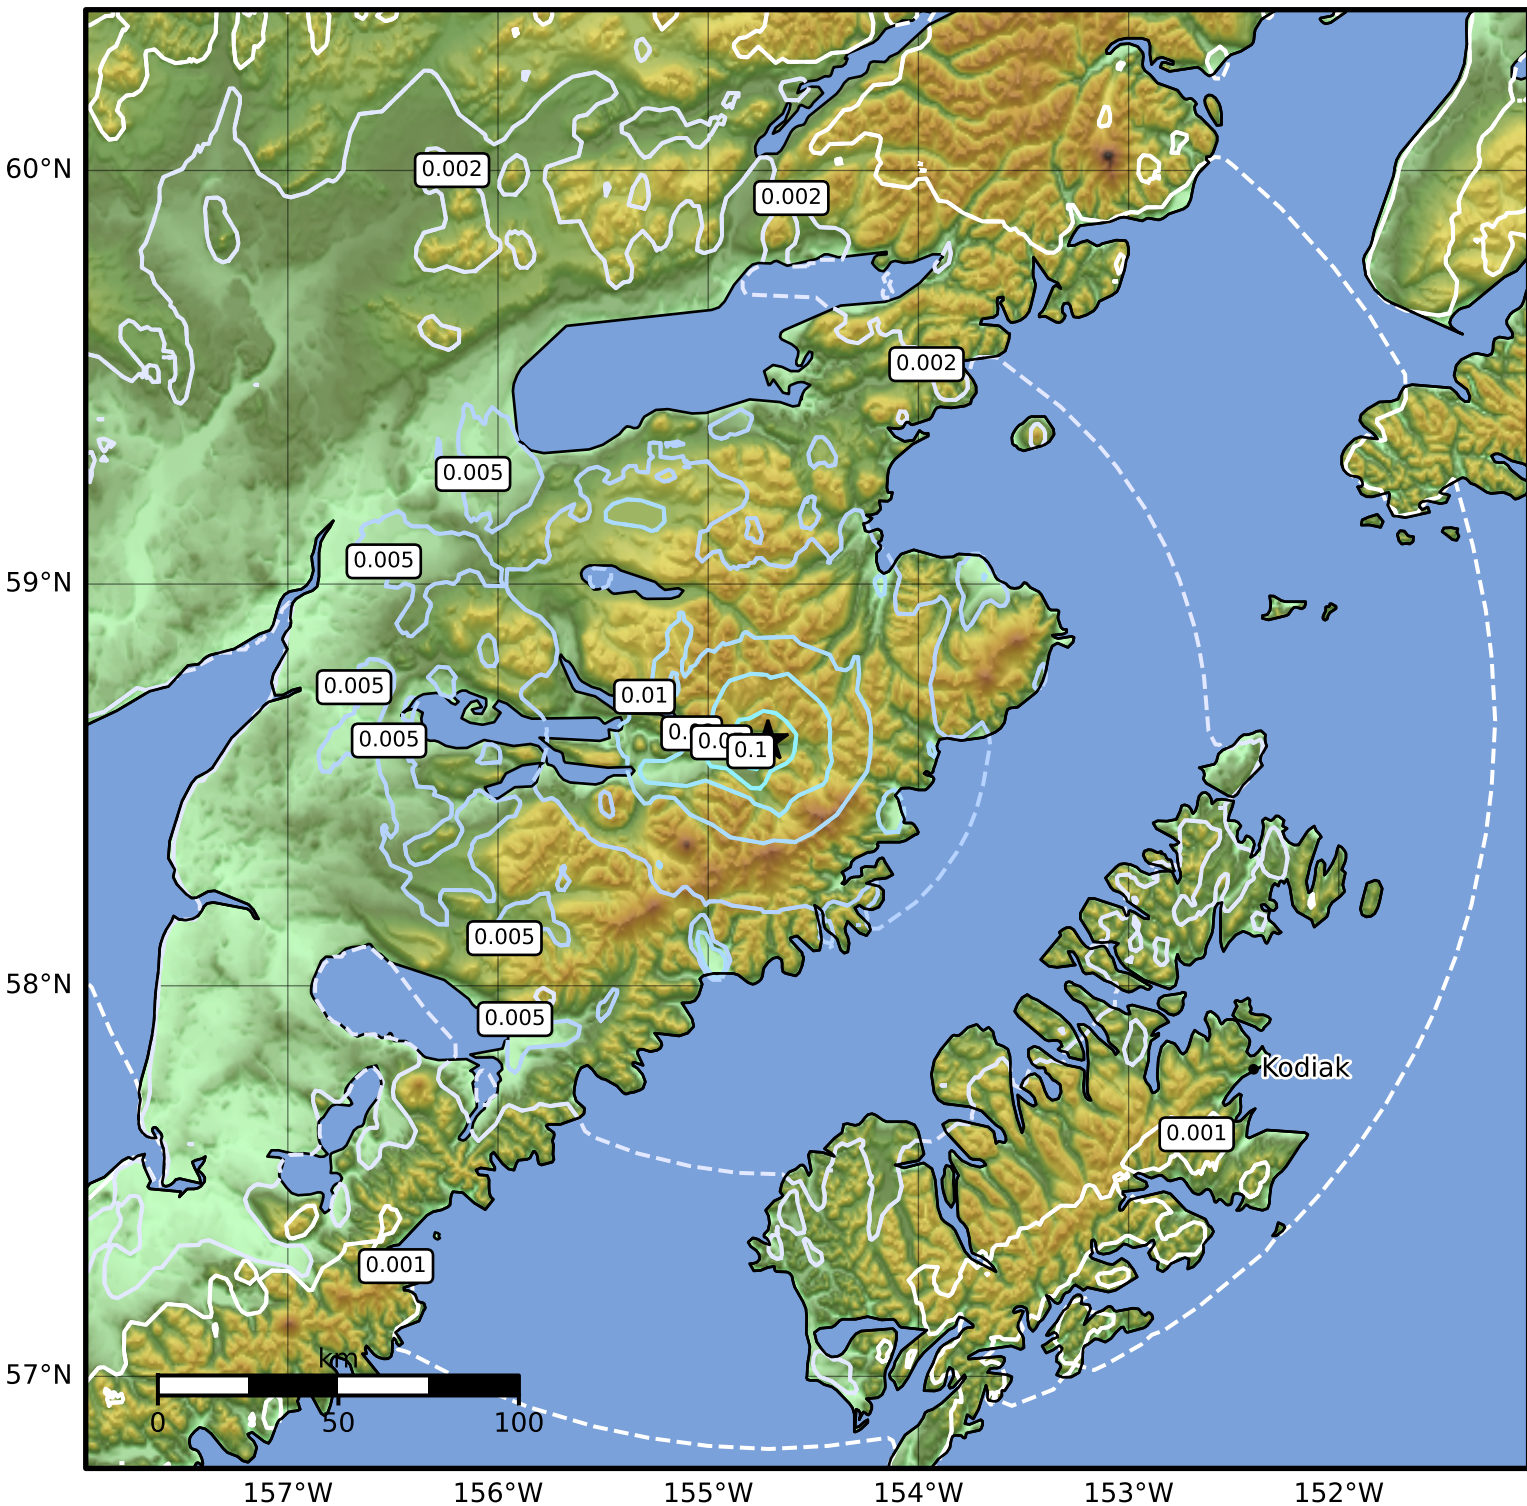

3.0 Second Peak Spectral Acceleration Map Alaska Earthquake Center
 ShakeMap: 91 km (57 miles) S of Kokhanok
 Oct 04, 2024 01:49:12 UTC M4.3 N58.61 W154.72 Depth: 2.6km ID:ak024crsafyp

Scale based on Worden et al. (2012)

Version 1: Processed 2024-10-11T17:42:49Z

△ Seismic Instrument ○ Reported Intensity

★ Epicenter