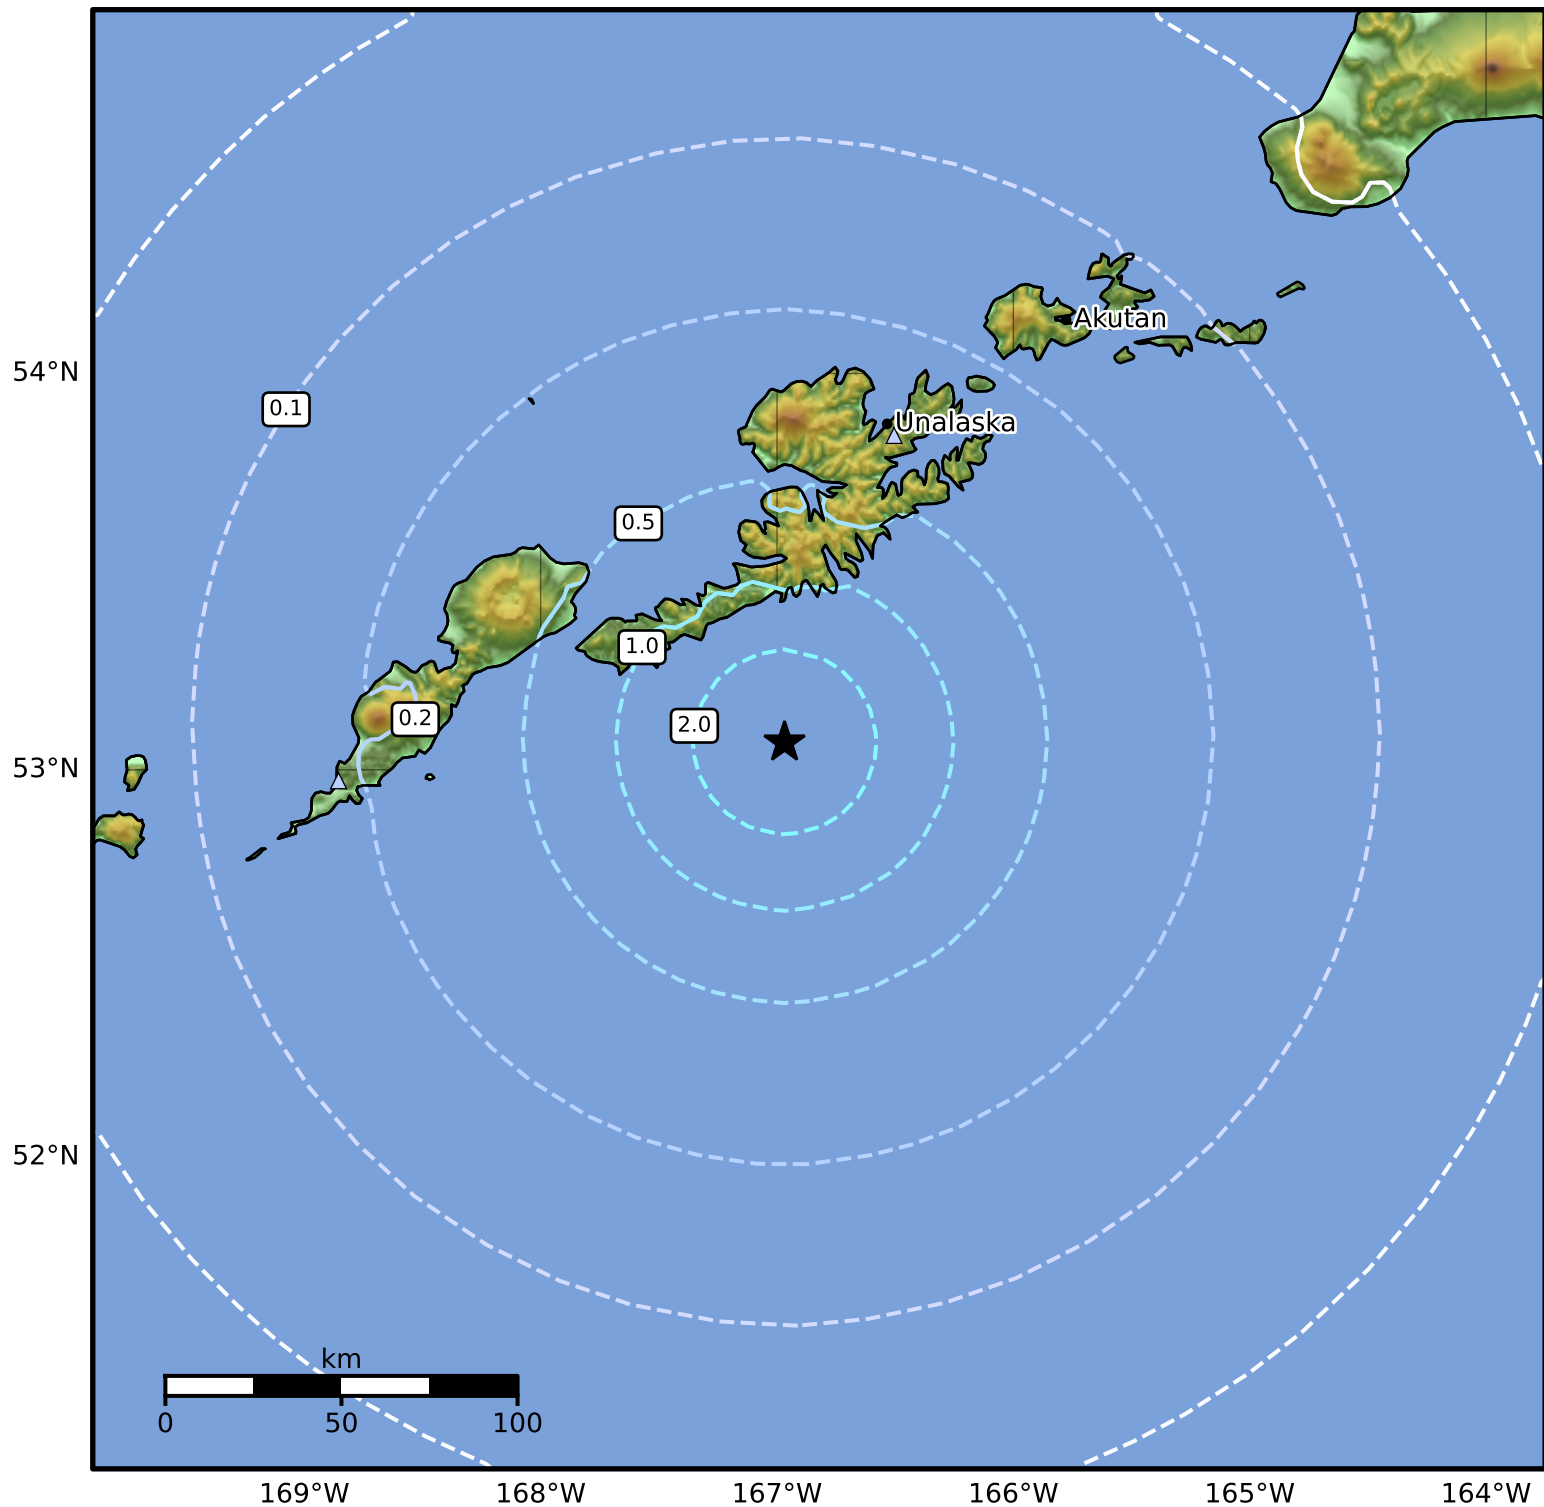

Peak Ground Acceleration Map Alaska Earthquake Center
ShakeMap: 94 km (58 miles) SSW of Unalaska
Oct 05, 2024 12:50:23 UTC M5.1 N53.07 W166.97 Depth: 25.6km ID:ak024ctmdswf

PGA (%g)	0.1	0.2	0.5	1	2	5	10	20	50	100	200
----------	-----	-----	-----	---	---	---	----	----	----	-----	-----

Scale based on Worden et al. (2012)

Version 1: Processed 2024-10-11T17:27:28Z

△ Seismic Instrument ○ Reported Intensity

★ Epicenter