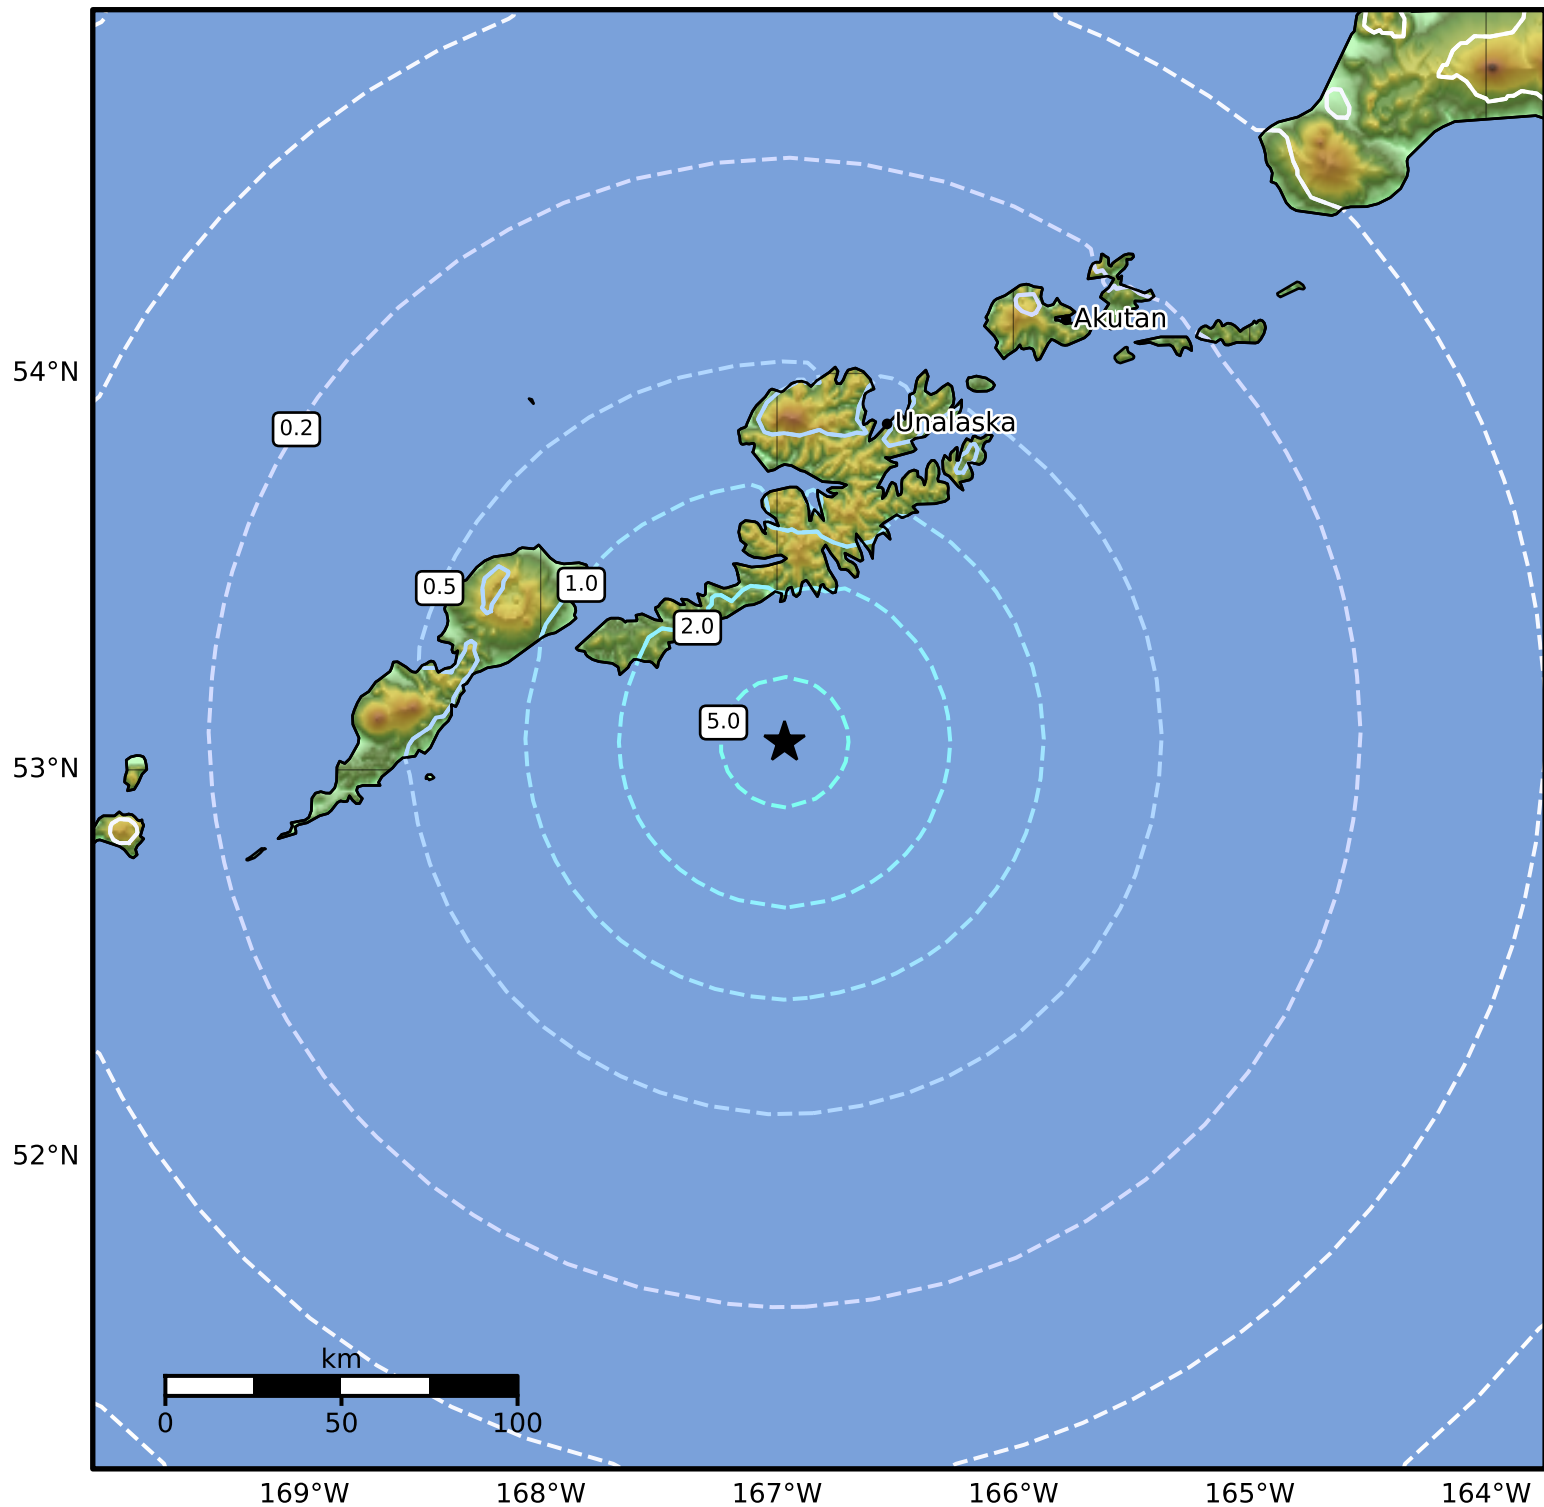

0.3 Second Peak Spectral Acceleration Map Alaska Earthquake Center
 ShakeMap: 94 km (58 miles) SSW of Unalaska
 Oct 05, 2024 12:50:23 UTC M5.1 N53.07 W166.97 Depth: 25.6km ID:ak024ctmdswf

SA(0.3) (%g)	0.1	0.2	0.5	1	2	5	10	20	50	100	200
--------------	-----	-----	-----	---	---	---	----	----	----	-----	-----

Scale based on Worden et al. (2012)

Version 1: Processed 2024-10-11T17:27:28Z

△ Seismic Instrument ○ Reported Intensity

★ Epicenter