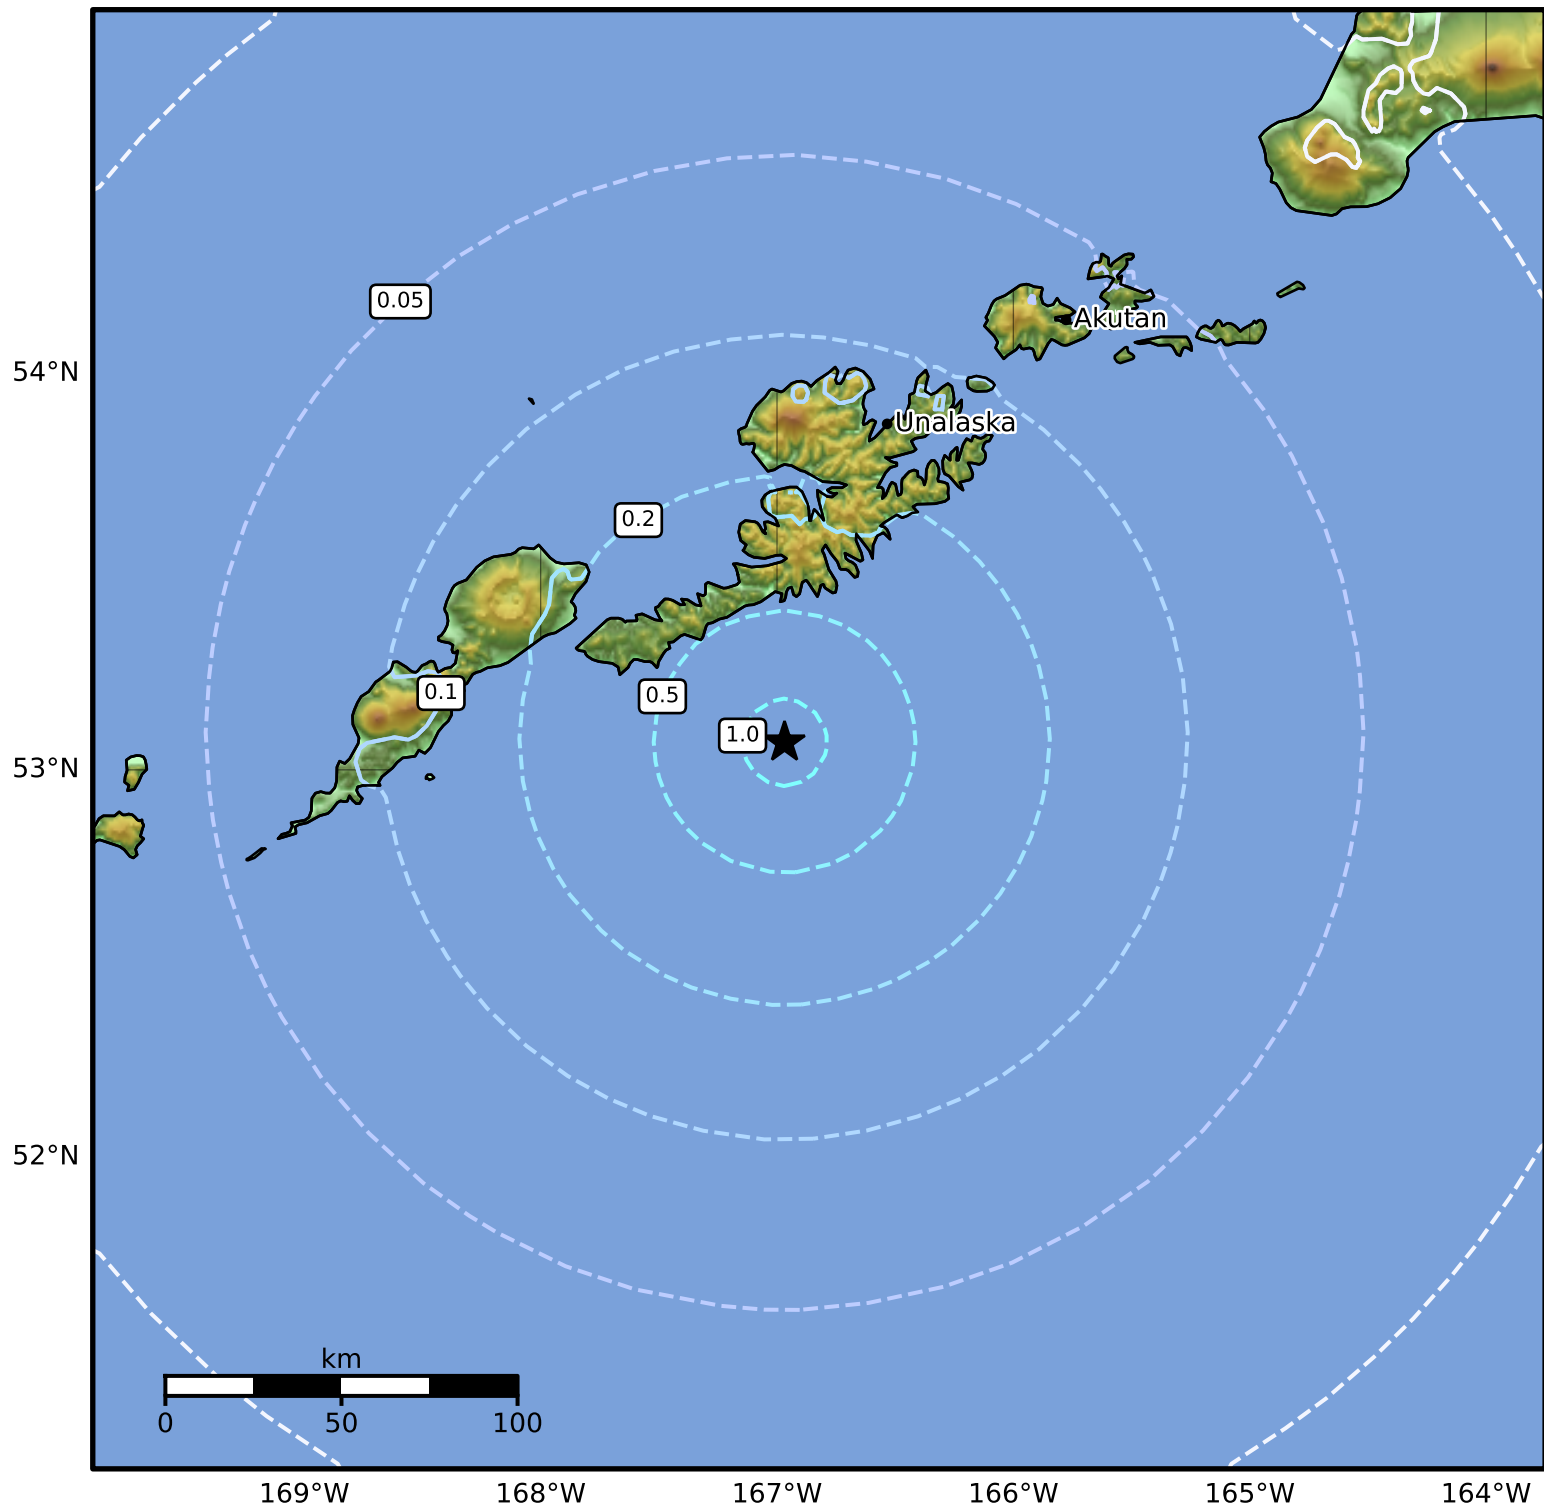

1.0 Second Peak Spectral Acceleration Map Alaska Earthquake Center  
 ShakeMap: 94 km (58 miles) SSW of Unalaska  
 Oct 05, 2024 12:50:23 UTC M5.1 N53.07 W166.97 Depth: 25.6km ID:ak024ctmdswf

SA(1.0) (%g)	0.1	0.2	0.5	1	2	5	10	20	50	100	200
--------------	-----	-----	-----	---	---	---	----	----	----	-----	-----

Scale based on Worden et al. (2012)

Version 1: Processed 2024-10-11T17:27:28Z

△ Seismic Instrument    ○ Reported Intensity

★ Epicenter