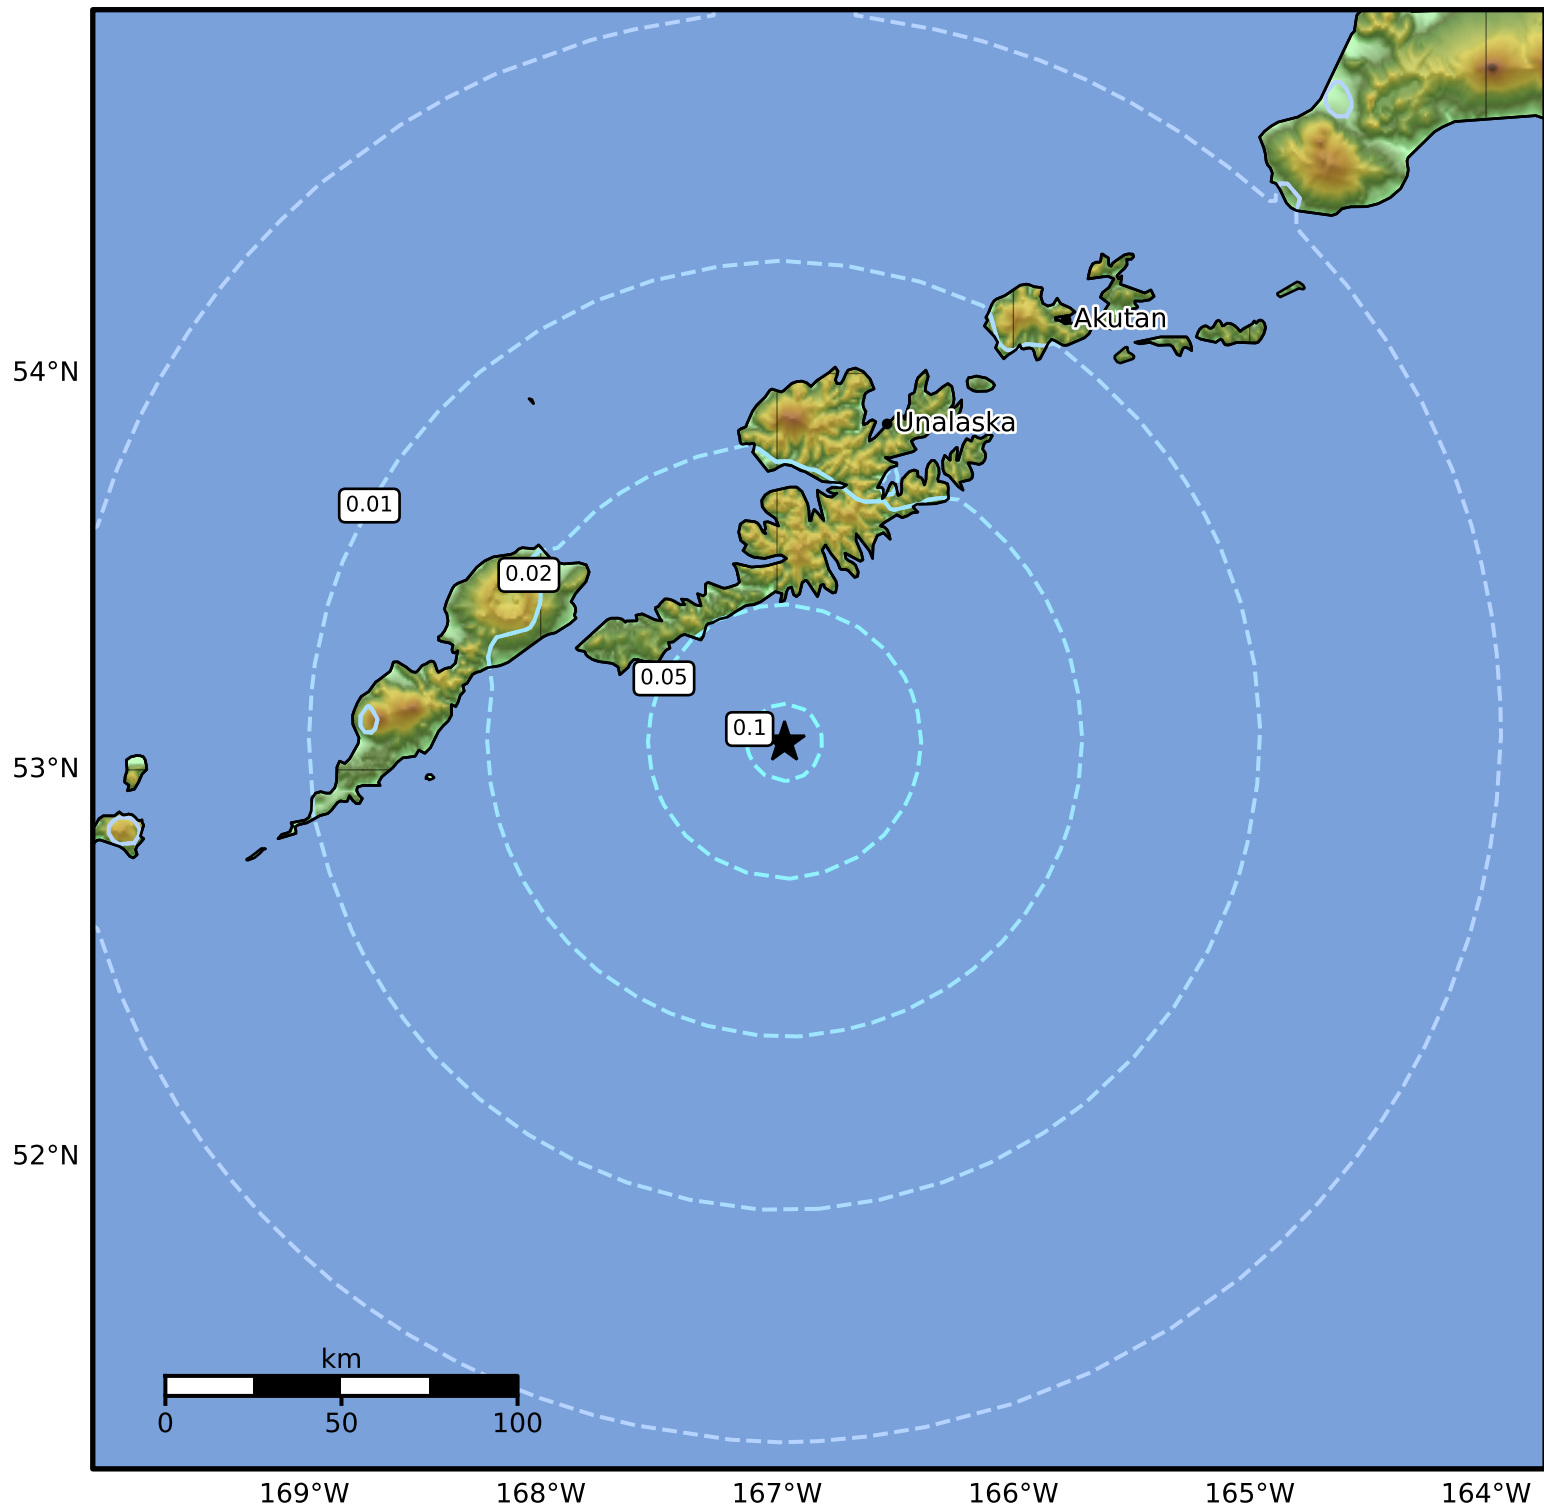

3.0 Second Peak Spectral Acceleration Map Alaska Earthquake Center
ShakeMap: 94 km (58 miles) SSW of Unalaska
Oct 05, 2024 12:50:23 UTC M5.1 N53.07 W166.97 Depth: 25.6km ID:ak024ctmdswf

SA(3.0) (%g)	0.1	0.2	0.5	1	2	5	10	20	50
--------------	-----	-----	-----	---	---	---	----	----	----

Scale based on Worden et al. (2012)

Version 1: Processed 2024-10-11T17:27:28Z

△ Seismic Instrument ○ Reported Intensity

★ Epicenter