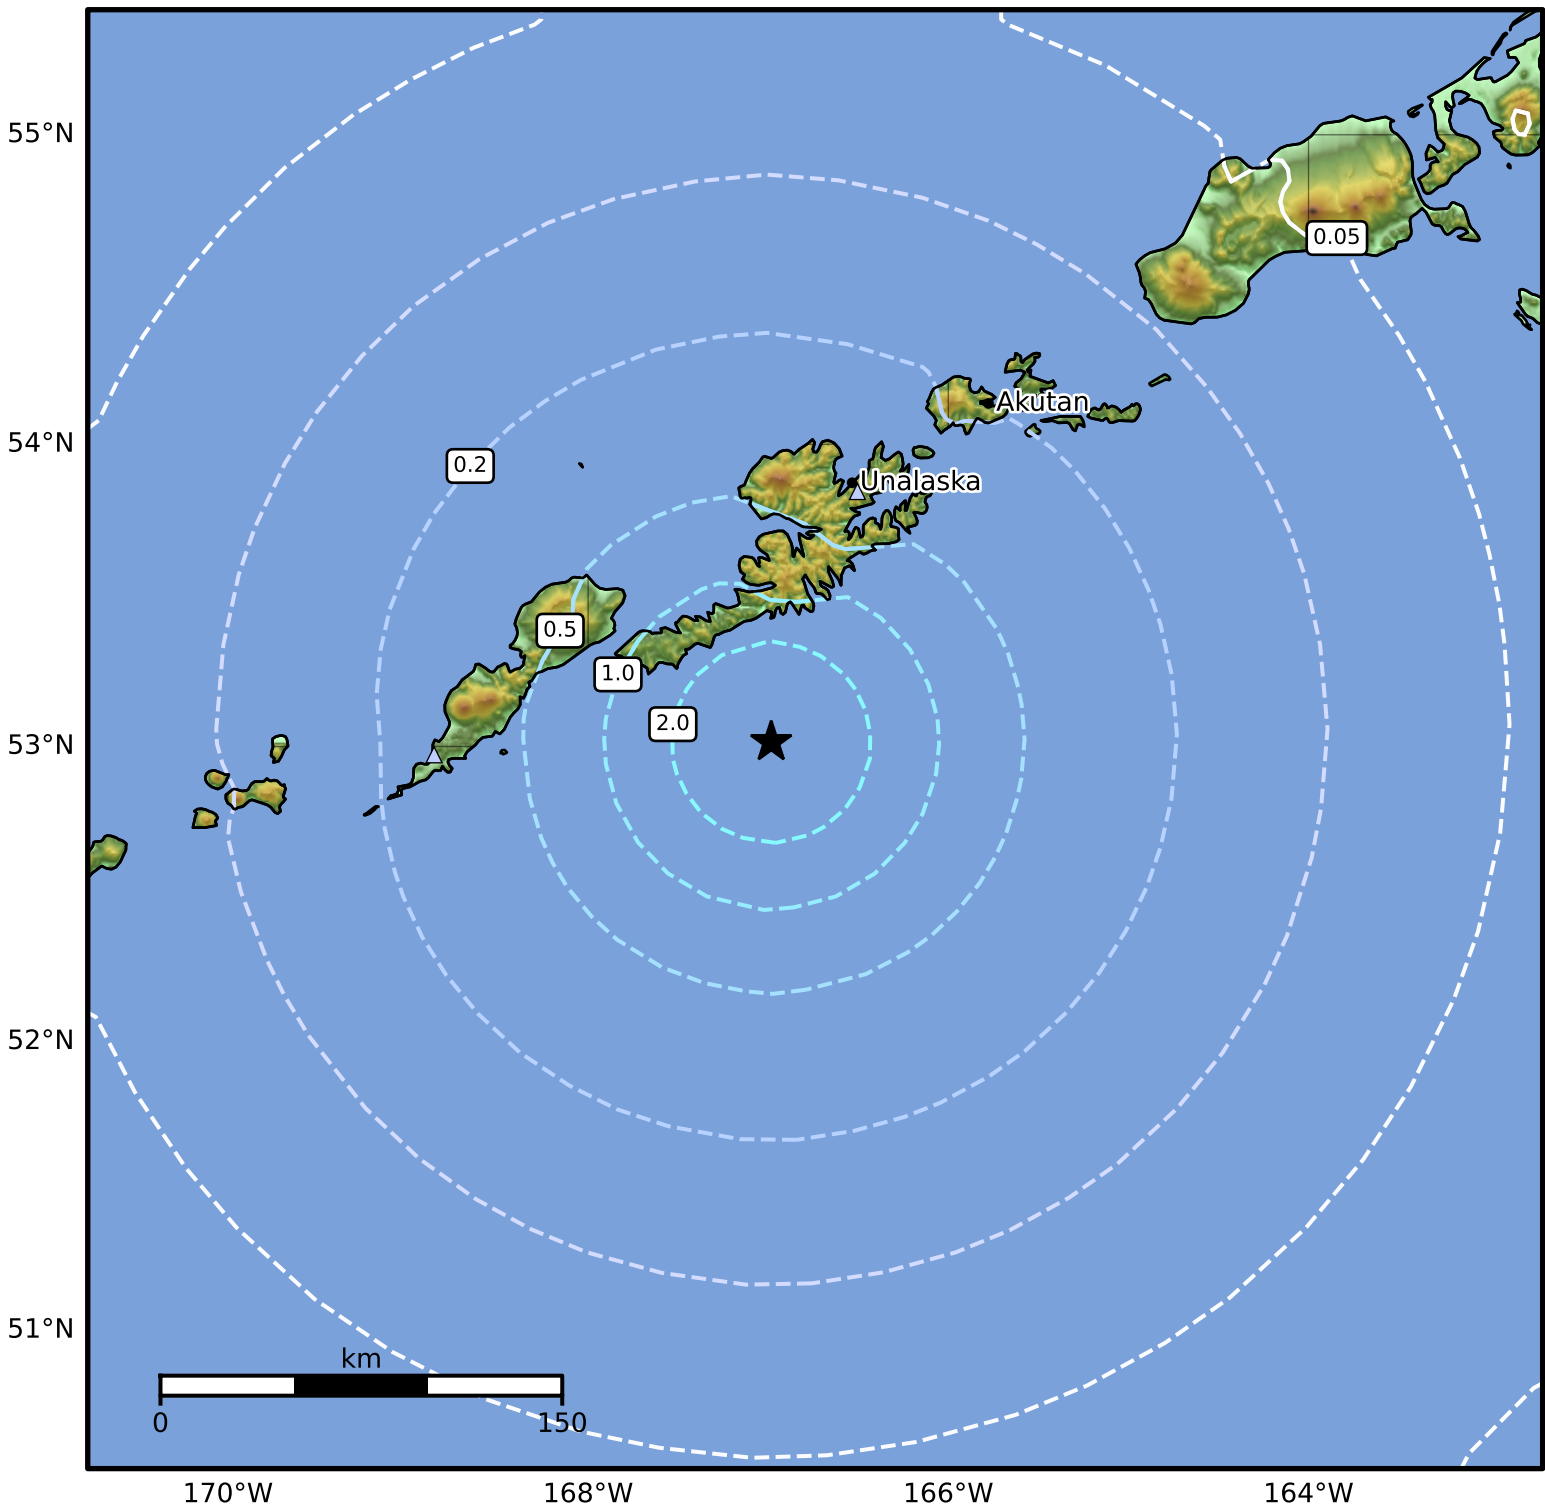

Peak Ground Acceleration Map Alaska Earthquake Center
 ShakeMap: 100 km (62 miles) SSW of Unalaska
 Oct 05, 2024 12:50:41 UTC M5.4 N53.02 W166.98 Depth: 25.9km ID:ak024ctmdua1

PGA (%g)	0.1	0.2	0.5	1	2	5	10	20	50	100	200
----------	-----	-----	-----	---	---	---	----	----	----	-----	-----

Scale based on Worden et al. (2012)

Version 1: Processed 2024-10-11T17:20:06Z

△ Seismic Instrument ○ Reported Intensity

★ Epicenter