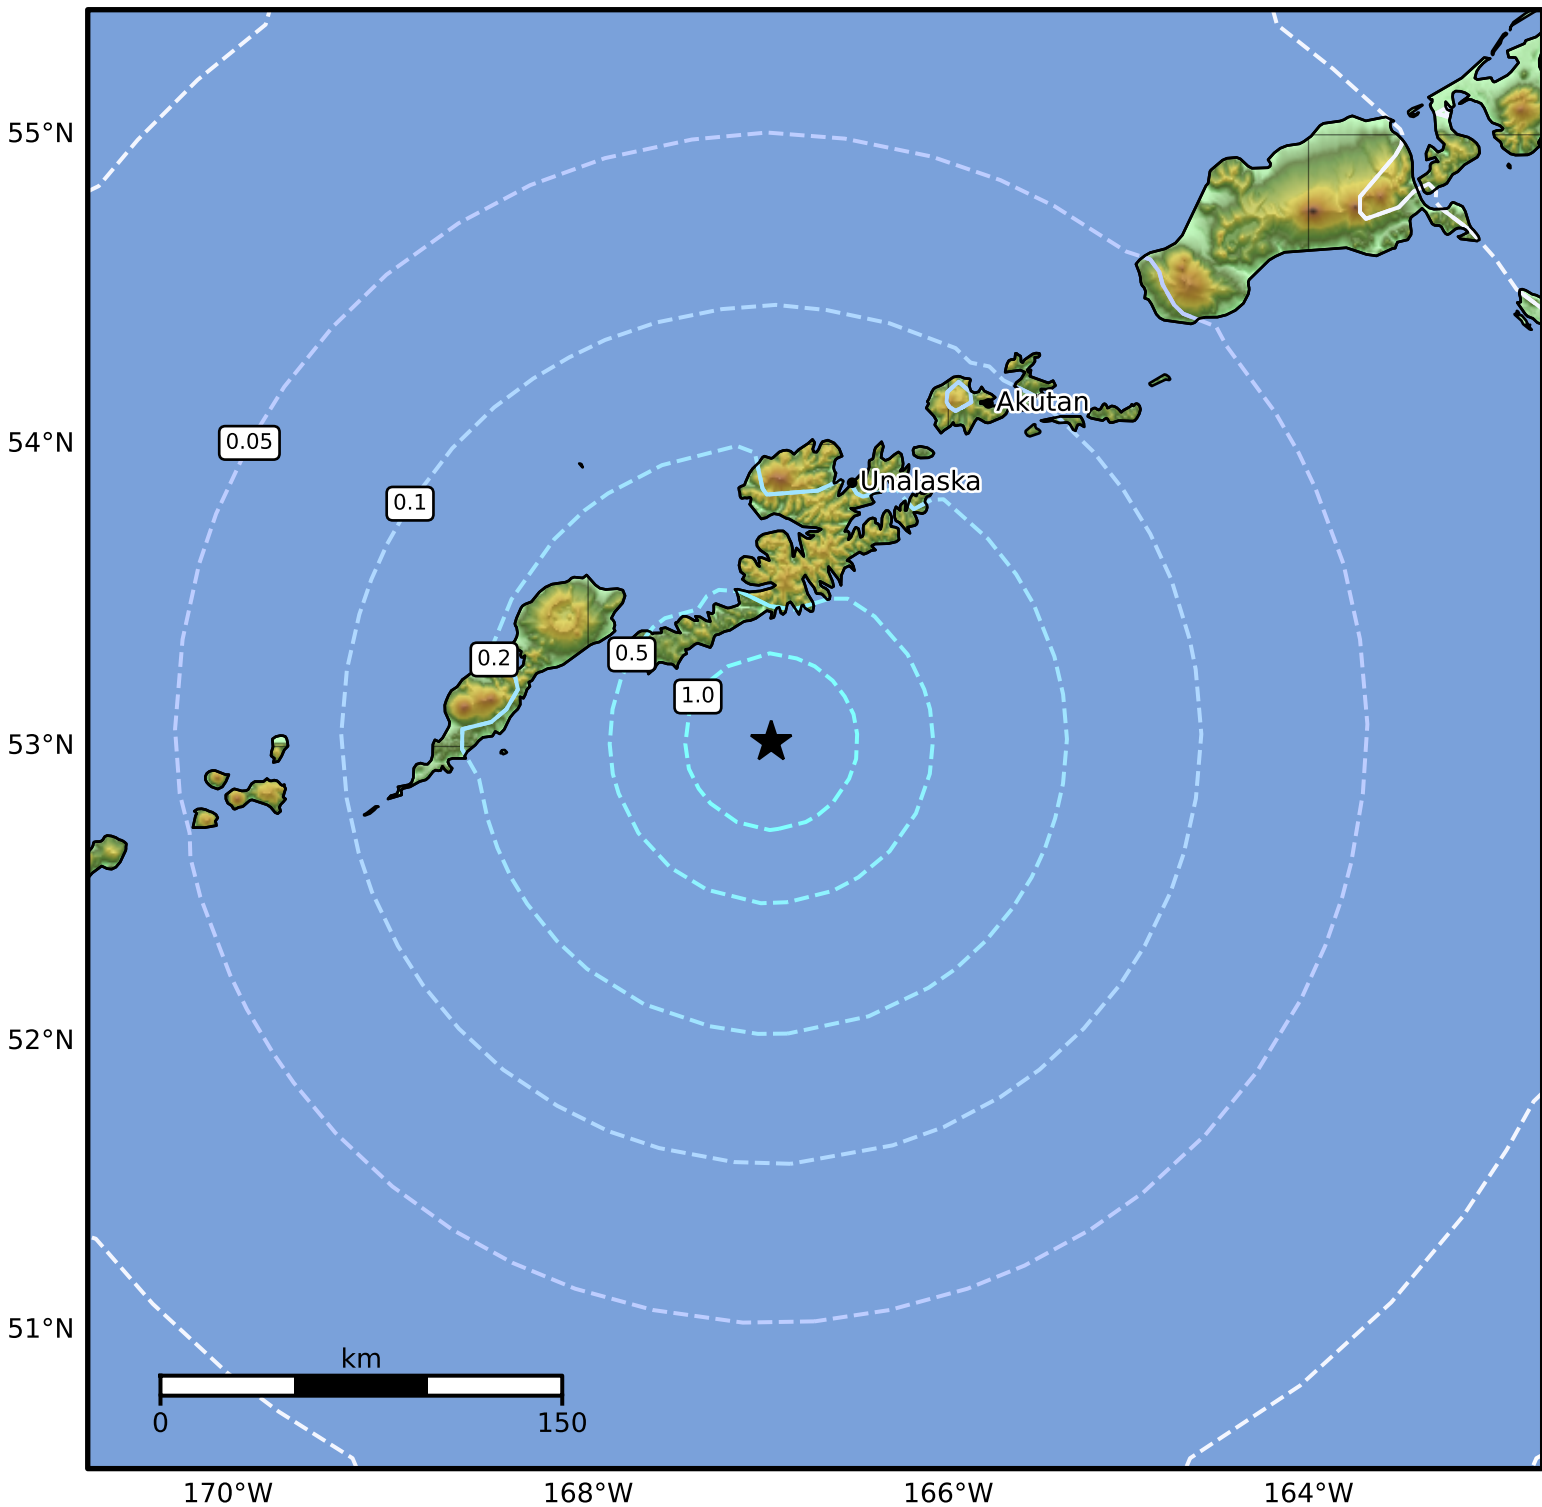

1.0 Second Peak Spectral Acceleration Map Alaska Earthquake Center
ShakeMap: 100 km (62 miles) SSW of Unalaska
Oct 05, 2024 12:50:41 UTC M5.4 N53.02 W166.98 Depth: 25.9km ID:ak024ctmdua1

SA(1.0) (%g)	0.1	0.2	0.5	1	2	5	10	20	50	100	200
--------------	-----	-----	-----	---	---	---	----	----	----	-----	-----

Scale based on Worden et al. (2012)

Version 1: Processed 2024-10-11T17:20:06Z

△ Seismic Instrument ○ Reported Intensity

★ Epicenter