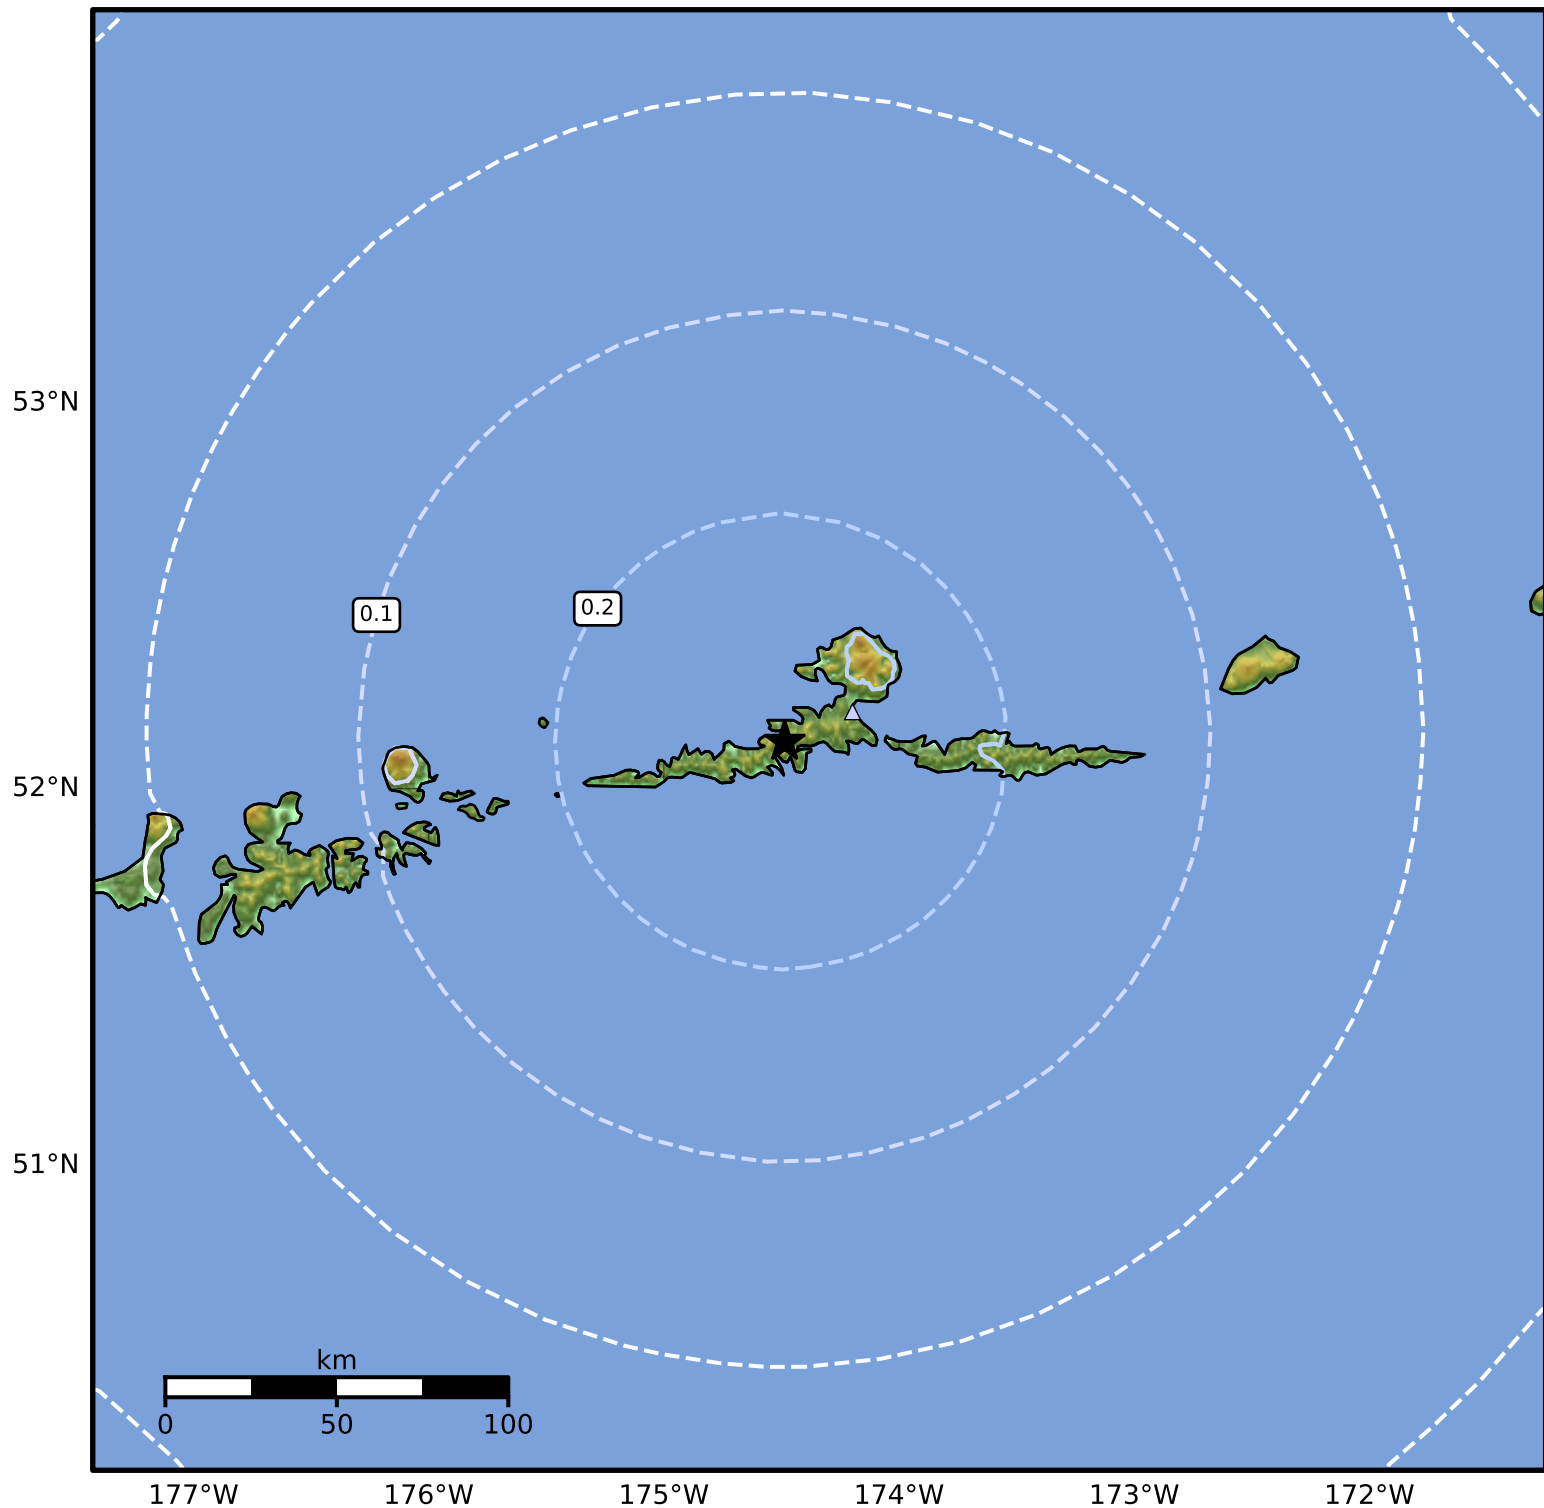

Peak Ground Acceleration Map Alaska Earthquake Center
ShakeMap: 21 km (13 miles) WSW of Atka
Oct 05, 2024 20:40:52 UTC M4.0 N52.12 W174.49 Depth: 90.7km ID:ak024ctr36n3

PGA (%g)	0.1	0.2	0.5	1	2	5	10	20	50	100	200
----------	-----	-----	-----	---	---	---	----	----	----	-----	-----

Scale based on Worden et al. (2012)

Version 1: Processed 2024-10-11T17:13:57Z

△ Seismic Instrument ○ Reported Intensity

★ Epicenter