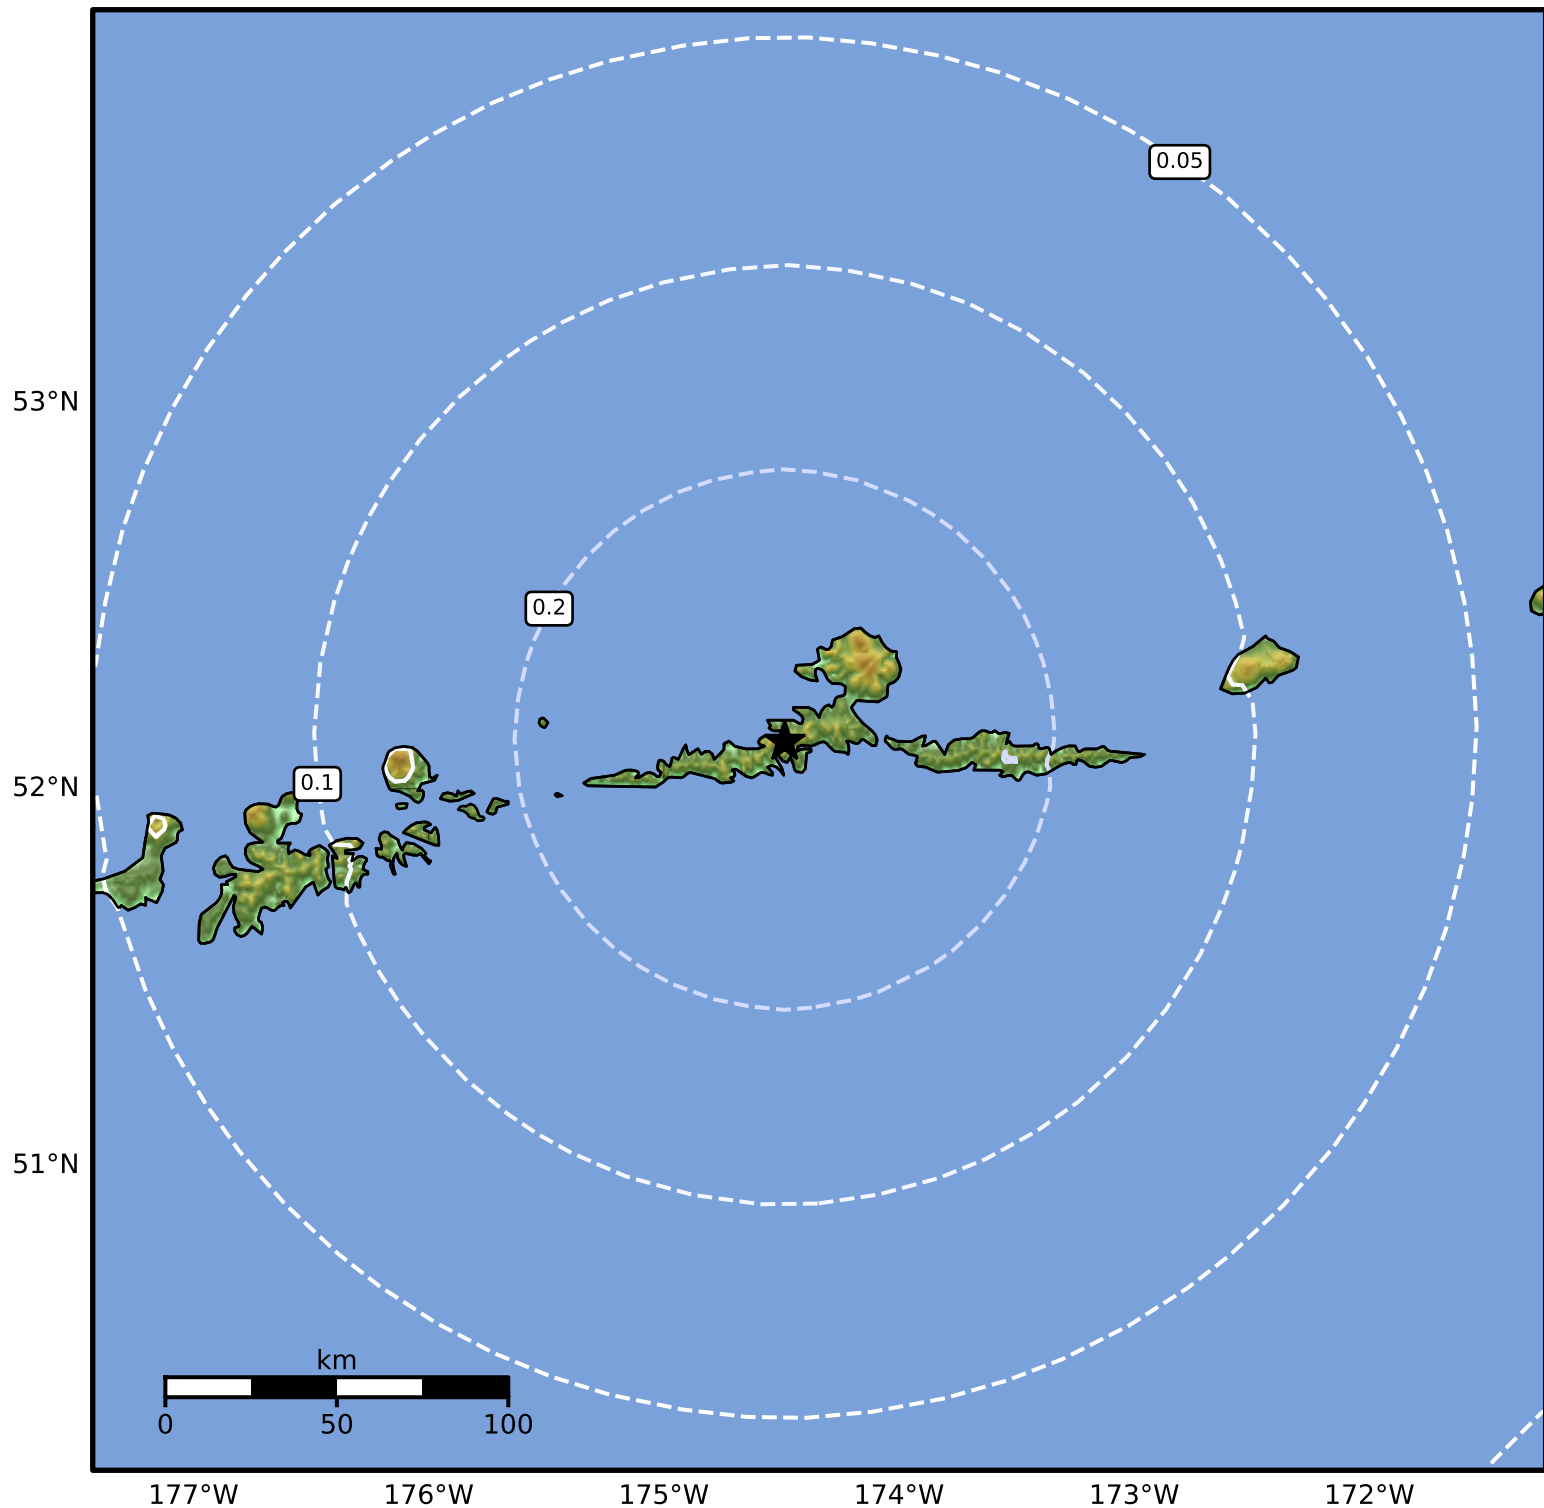

0.3 Second Peak Spectral Acceleration Map Alaska Earthquake Center
 ShakeMap: 21 km (13 miles) WSW of Atka
 Oct 05, 2024 20:40:52 UTC M4.0 N52.12 W174.49 Depth: 90.7km ID:ak024ctr36n3

SA(0.3) (%g)	0.1	0.2	0.5	1	2	5	10	20	50	100	200
---------------------	------------	------------	------------	----------	----------	----------	-----------	-----------	-----------	------------	------------

Scale based on Worden et al. (2012)

Version 1: Processed 2024-10-11T17:13:57Z

△ Seismic Instrument ○ Reported Intensity

★ Epicenter