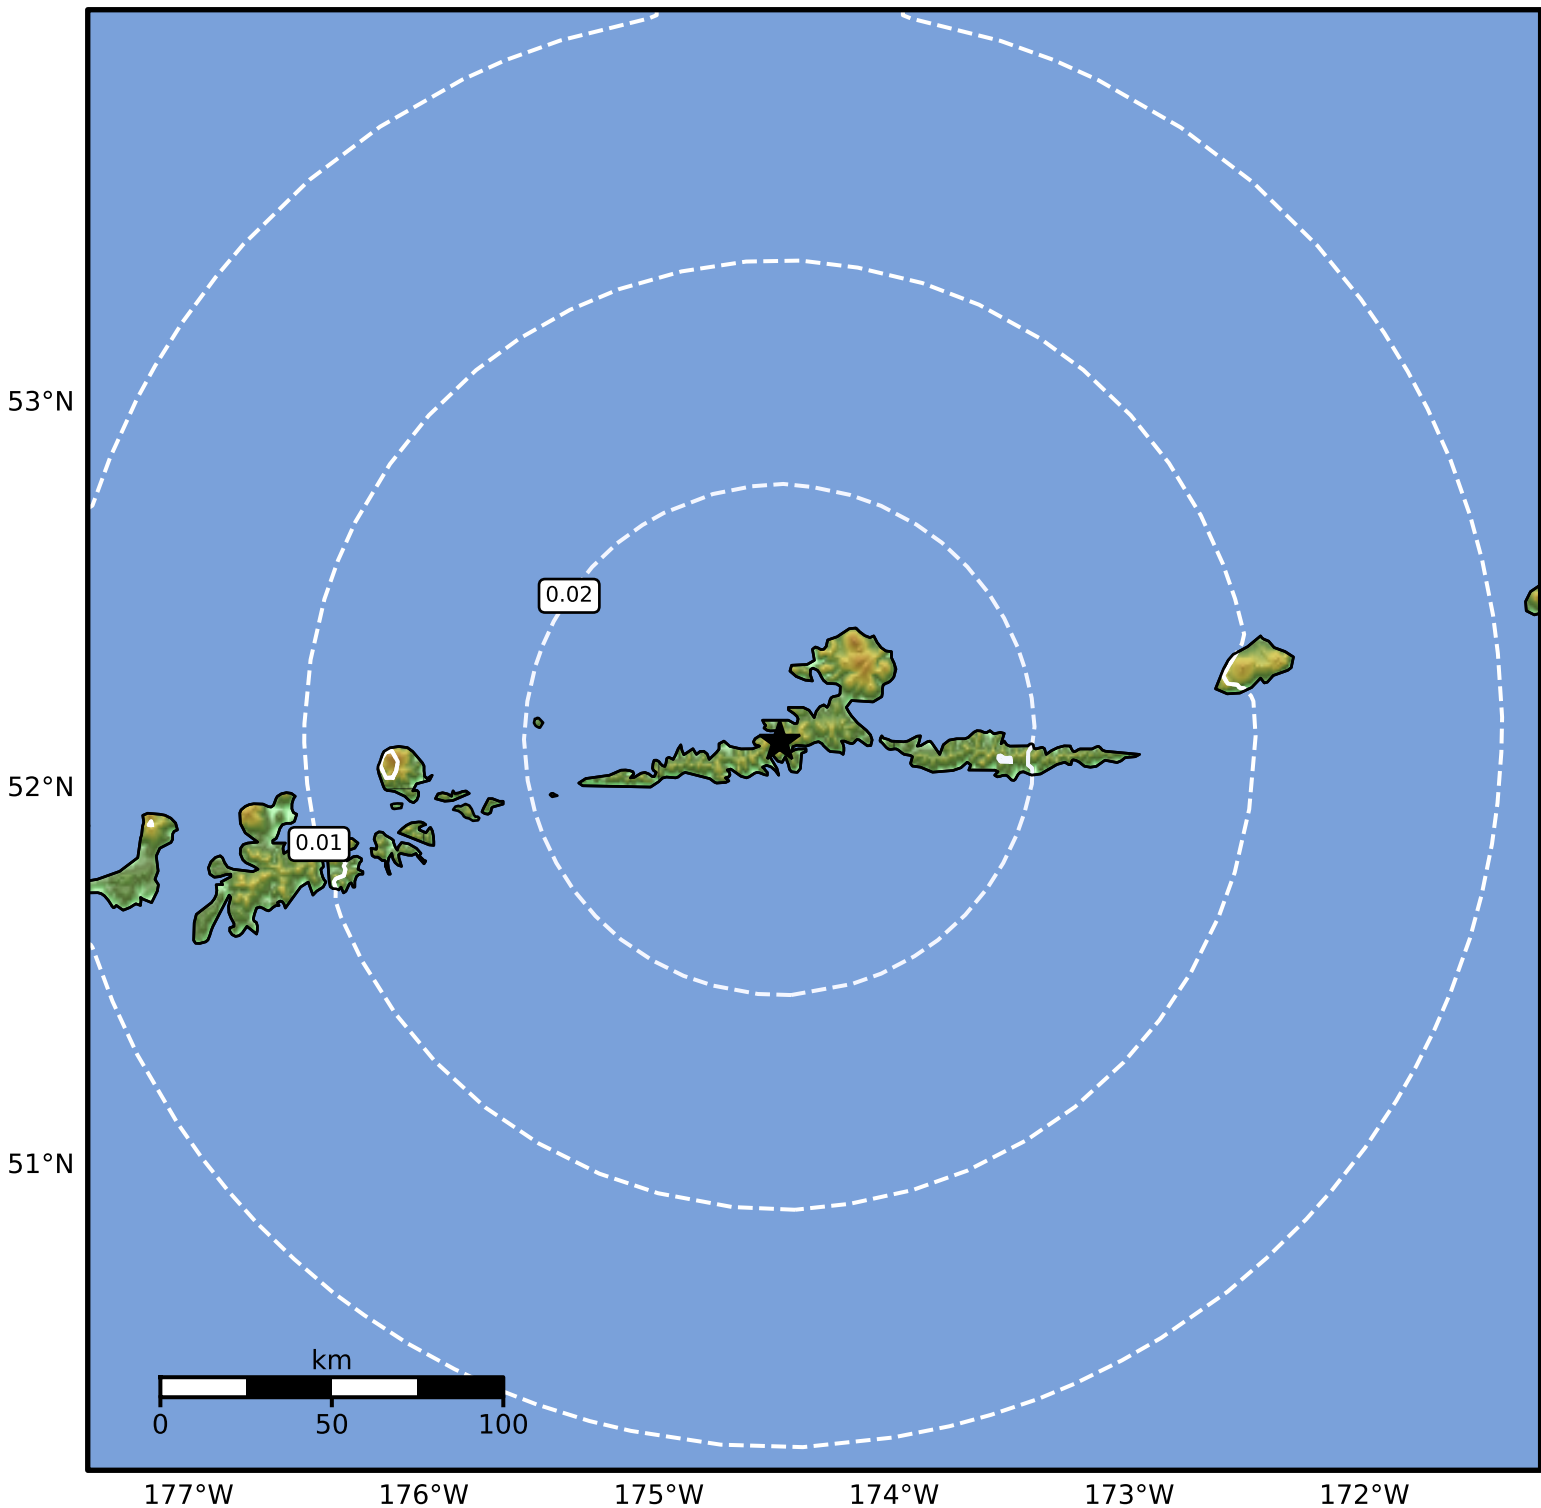

1.0 Second Peak Spectral Acceleration Map Alaska Earthquake Center
ShakeMap: 21 km (13 miles) WSW of Atka
Oct 05, 2024 20:40:52 UTC M4.0 N52.12 W174.49 Depth: 90.7km ID:ak024ctr36n3

SA(1.0) (%g)	0.1	0.2	0.5	1	2	5	10	20	50	100	200
--------------	-----	-----	-----	---	---	---	----	----	----	-----	-----

Scale based on Worden et al. (2012)

Version 1: Processed 2024-10-11T17:13:57Z

△ Seismic Instrument ○ Reported Intensity

★ Epicenter