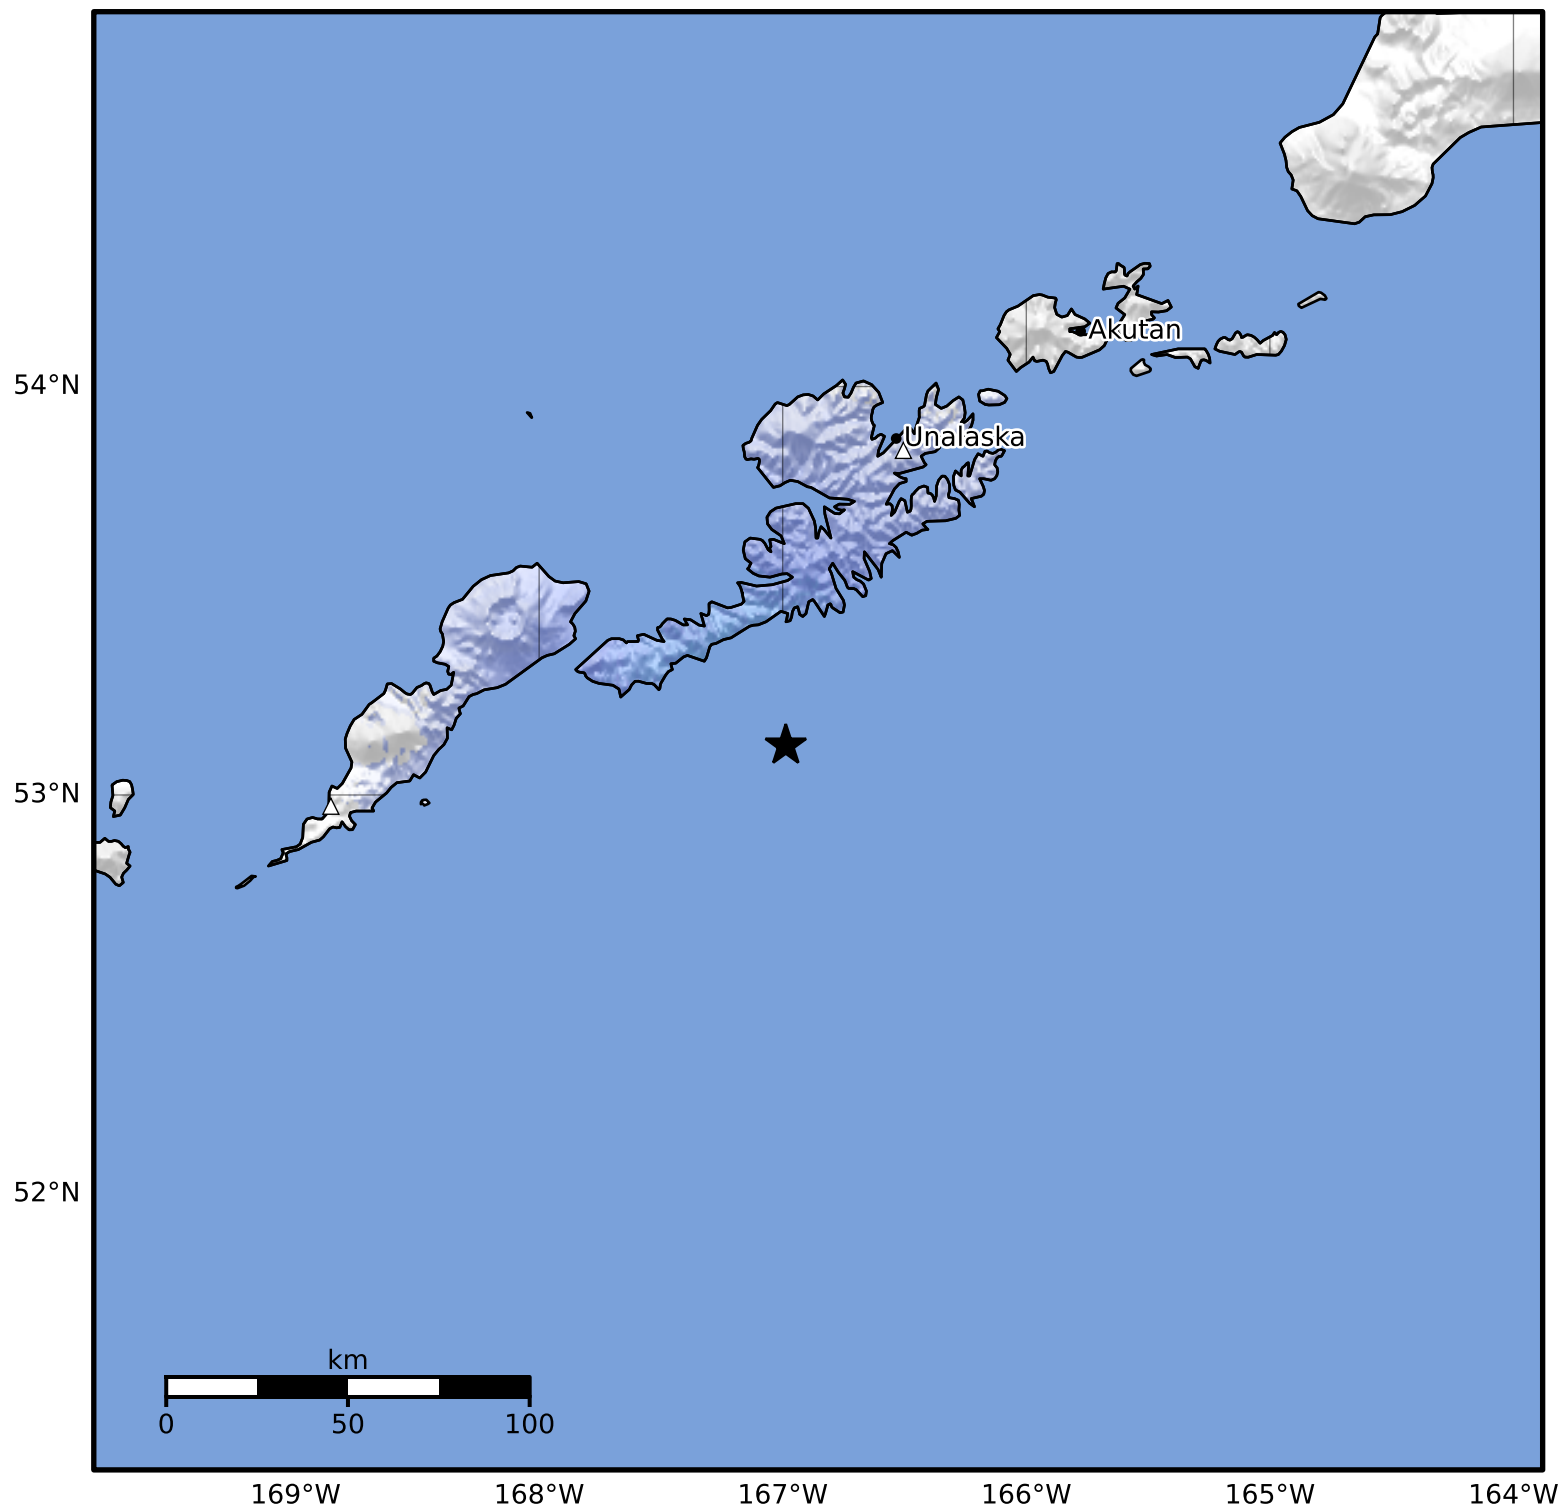

Macroseismic Intensity Map Alaska Earthquake Center
 ShakeMap: 88 km (55 miles) SSW of Unalaska
 Oct 05, 2024 20:52:07 UTC M4.1 N53.12 W166.99 Depth: 25.6km ID:ak024ctr5noo

SHAKING	Not felt	Weak	Light	Moderate	Strong	Very strong	Severe	Violent	Extreme
DAMAGE	None	None	None	Very light	Light	Moderate	Moderate/heavy	Heavy	Very heavy
PGA(%g)	<0.0464	0.297	2.76	6.2	11.5	21.5	40.1	74.7	>139
PGV(cm/s)	<0.0215	0.135	1.41	4.65	9.64	20	41.4	85.8	>178
INTENSITY	I	II-III	IV	V	VI	VII	VIII	IX	X+

Scale based on Worden et al. (2012)

Version 1: Processed 2024-10-11T17:07:02Z

△ Seismic Instrument ○ Reported Intensity

★ Epicenter