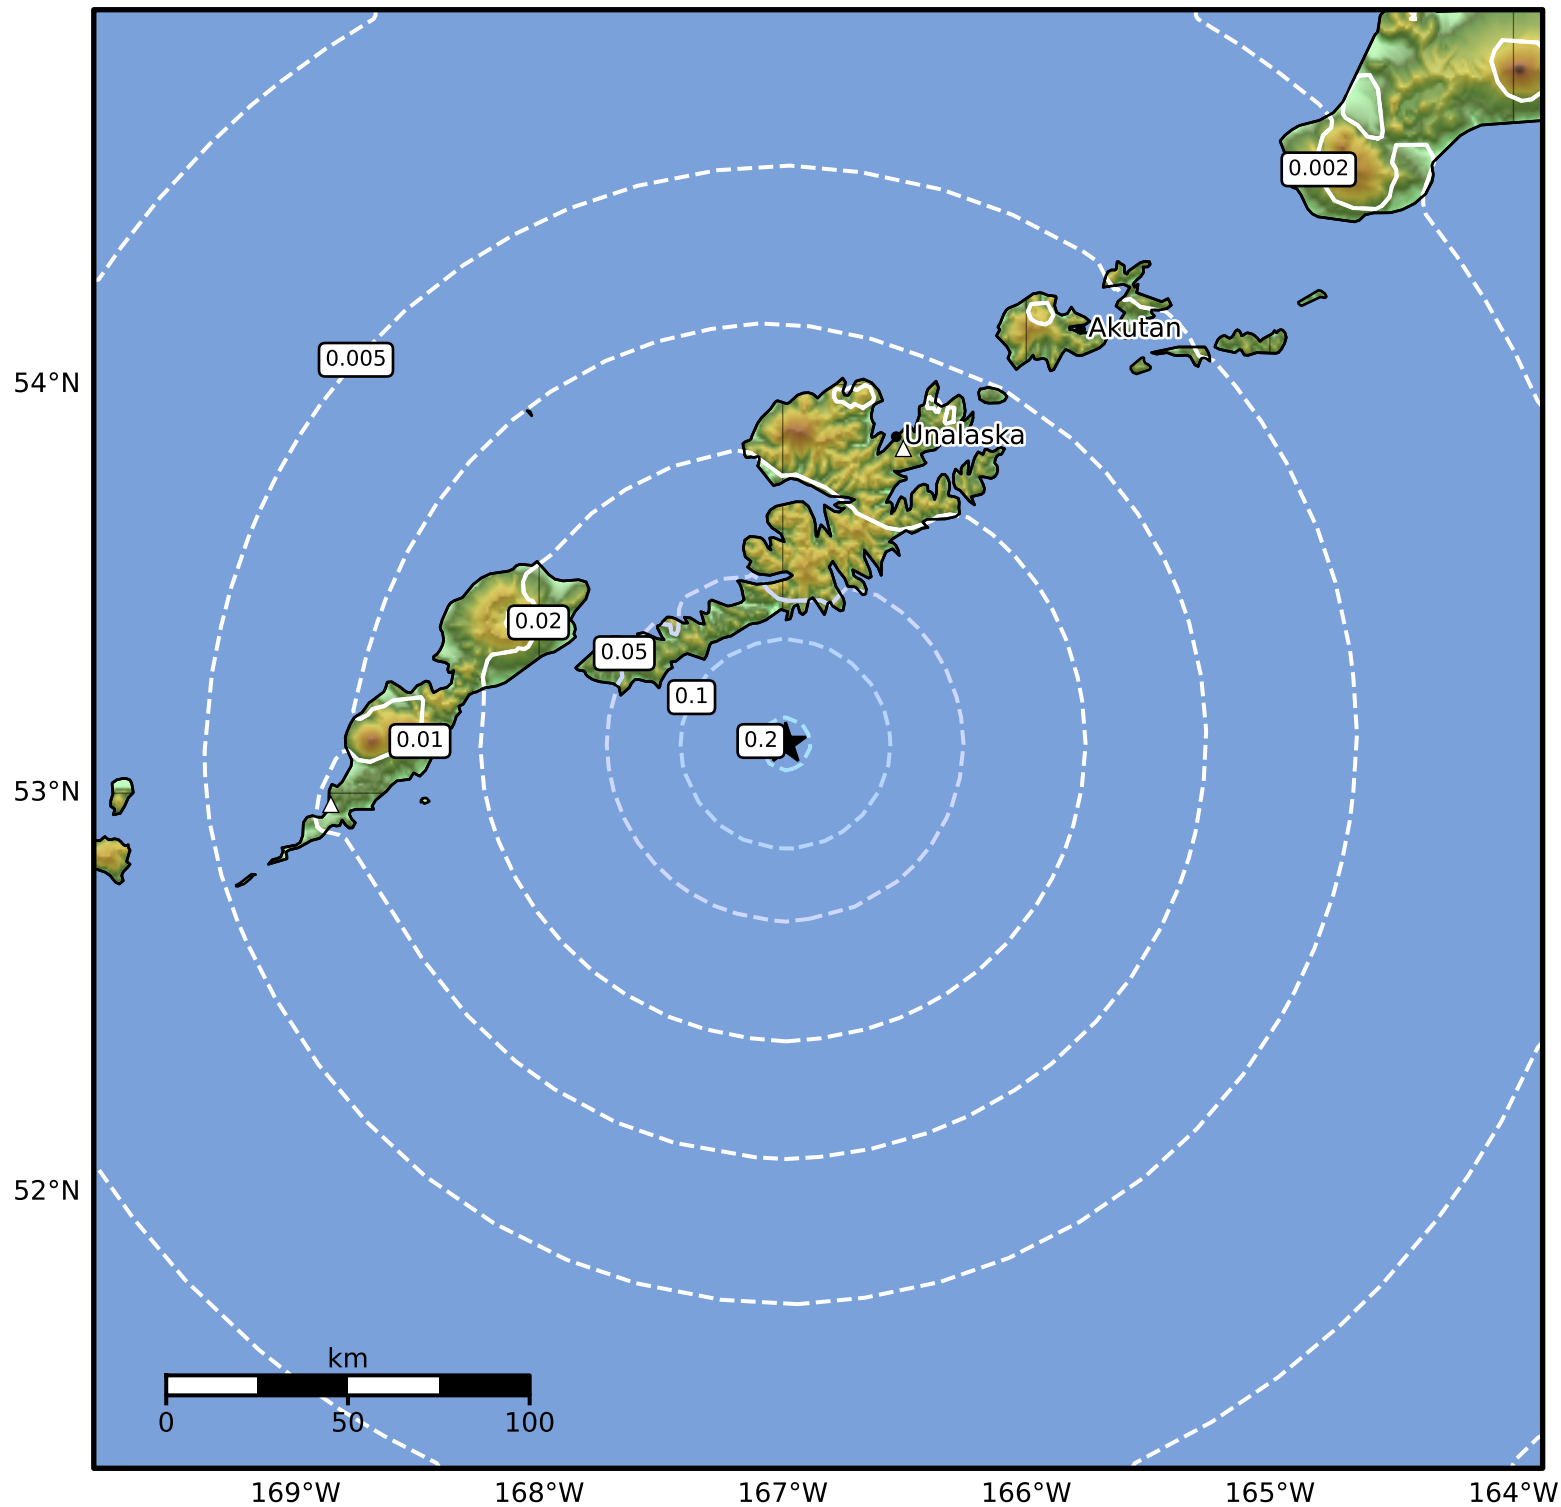

Peak Ground Velocity Map Alaska Earthquake Center
ShakeMap: 88 km (55 miles) SSW of Unalaska
Oct 05, 2024 20:52:07 UTC M4.1 N53.12 W166.99 Depth: 25.6km ID:ak024ctr5noo

Scale based on Worden et al. (2012)

△ Seismic Instrument ○ Reported Intensity

★ Epicenter

Version 1: Processed 2024-10-11T17:07:02Z