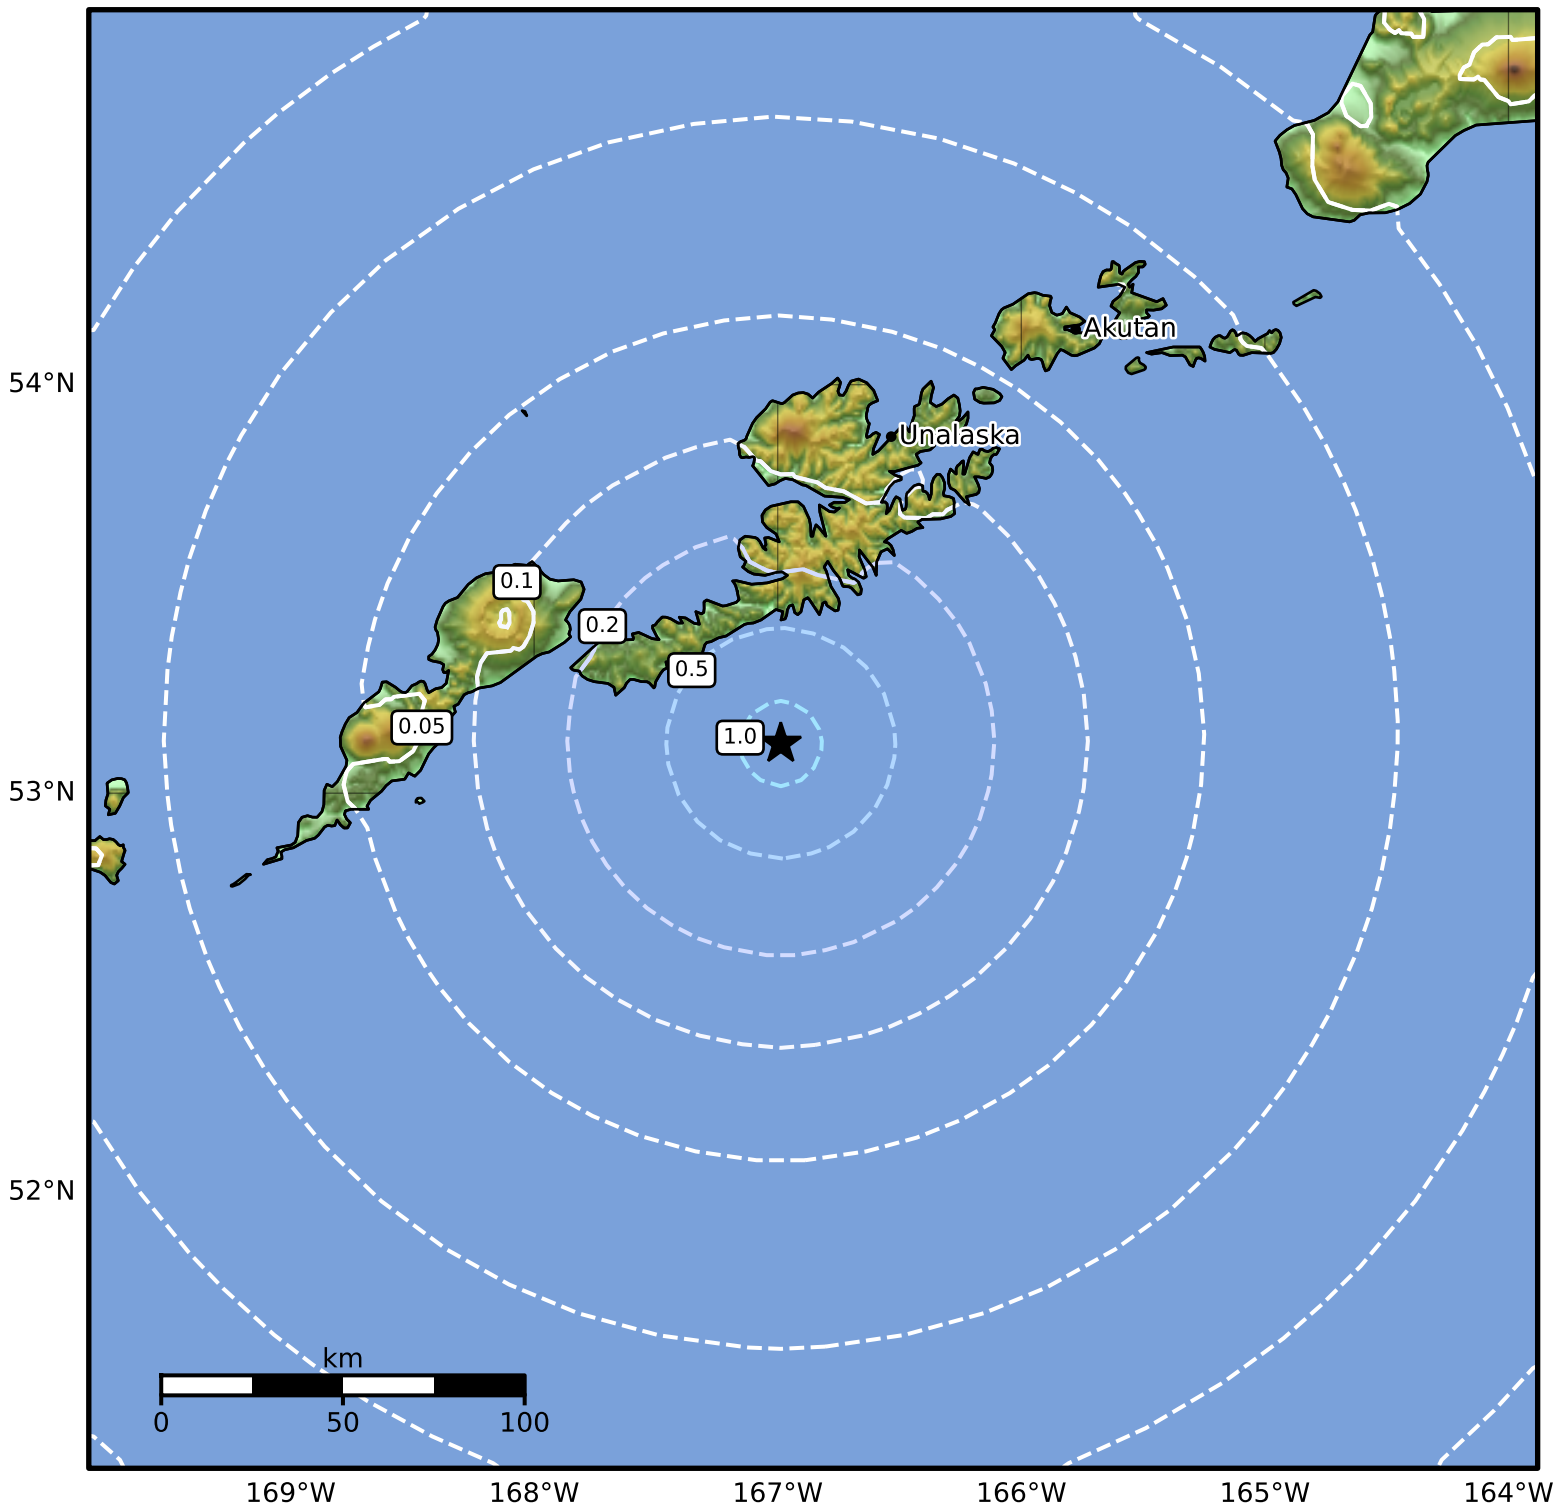

0.3 Second Peak Spectral Acceleration Map Alaska Earthquake Center  
 ShakeMap: 88 km (55 miles) SSW of Unalaska  
 Oct 05, 2024 20:52:07 UTC M4.1 N53.12 W166.99 Depth: 25.6km ID:ak024ctr5noo

SA(0.3) (%g)	0.1	0.2	0.5	1	2	5	10	20	50	100	200
--------------	-----	-----	-----	---	---	---	----	----	----	-----	-----

Scale based on Worden et al. (2012)

Version 1: Processed 2024-10-11T17:07:02Z

△ Seismic Instrument ○ Reported Intensity

★ Epicenter