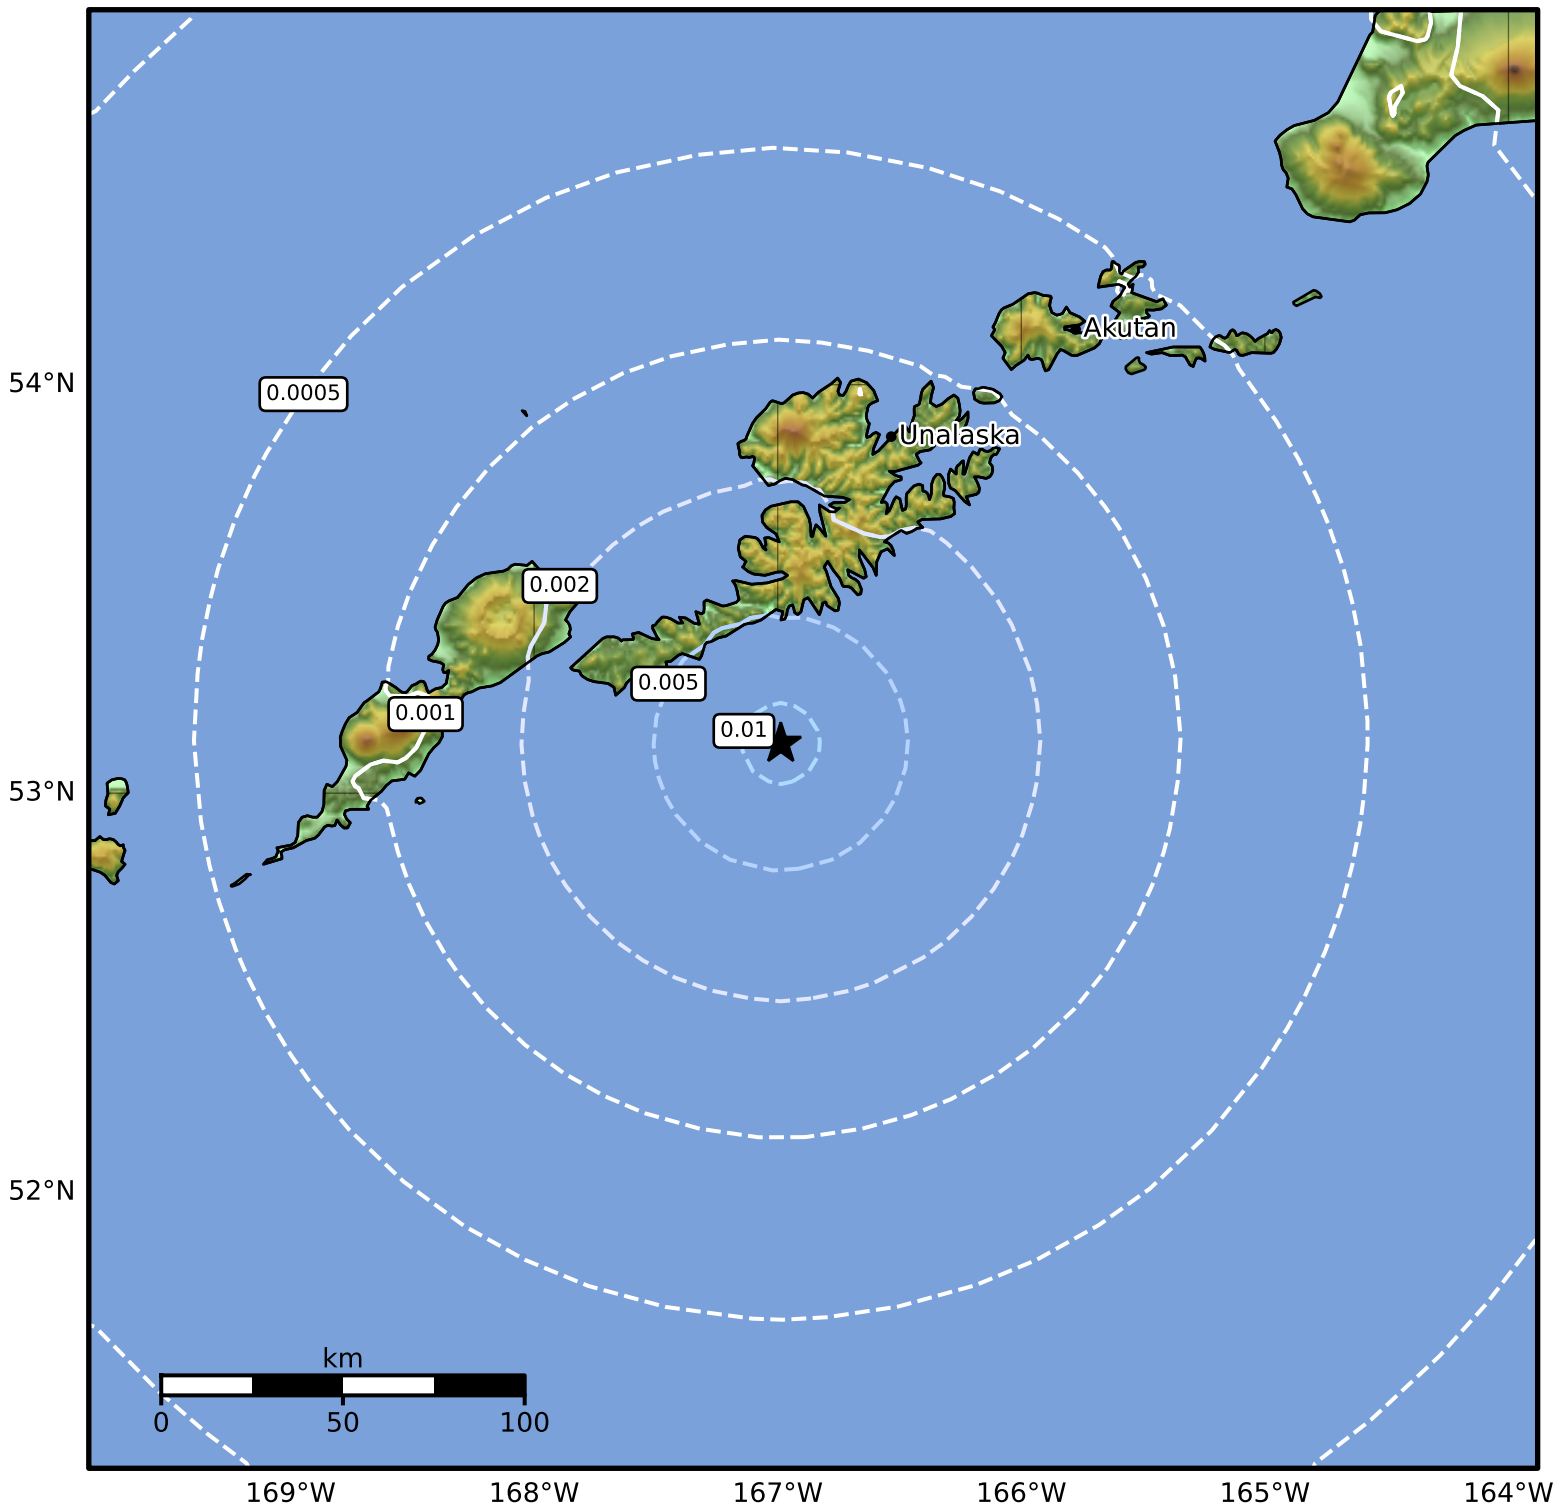

3.0 Second Peak Spectral Acceleration Map Alaska Earthquake Center
 ShakeMap: 88 km (55 miles) SSW of Unalaska
 Oct 05, 2024 20:52:07 UTC M4.1 N53.12 W166.99 Depth: 25.6km ID:ak024ctr5noo

SA(3.0) (%g)	0.1	0.2	0.5	1	2	5	10	20	50
--------------	-----	-----	-----	---	---	---	----	----	----

Scale based on Worden et al. (2012)

△ Seismic Instrument ○ Reported Intensity

★ Epicenter

Version 1: Processed 2024-10-11T17:07:02Z