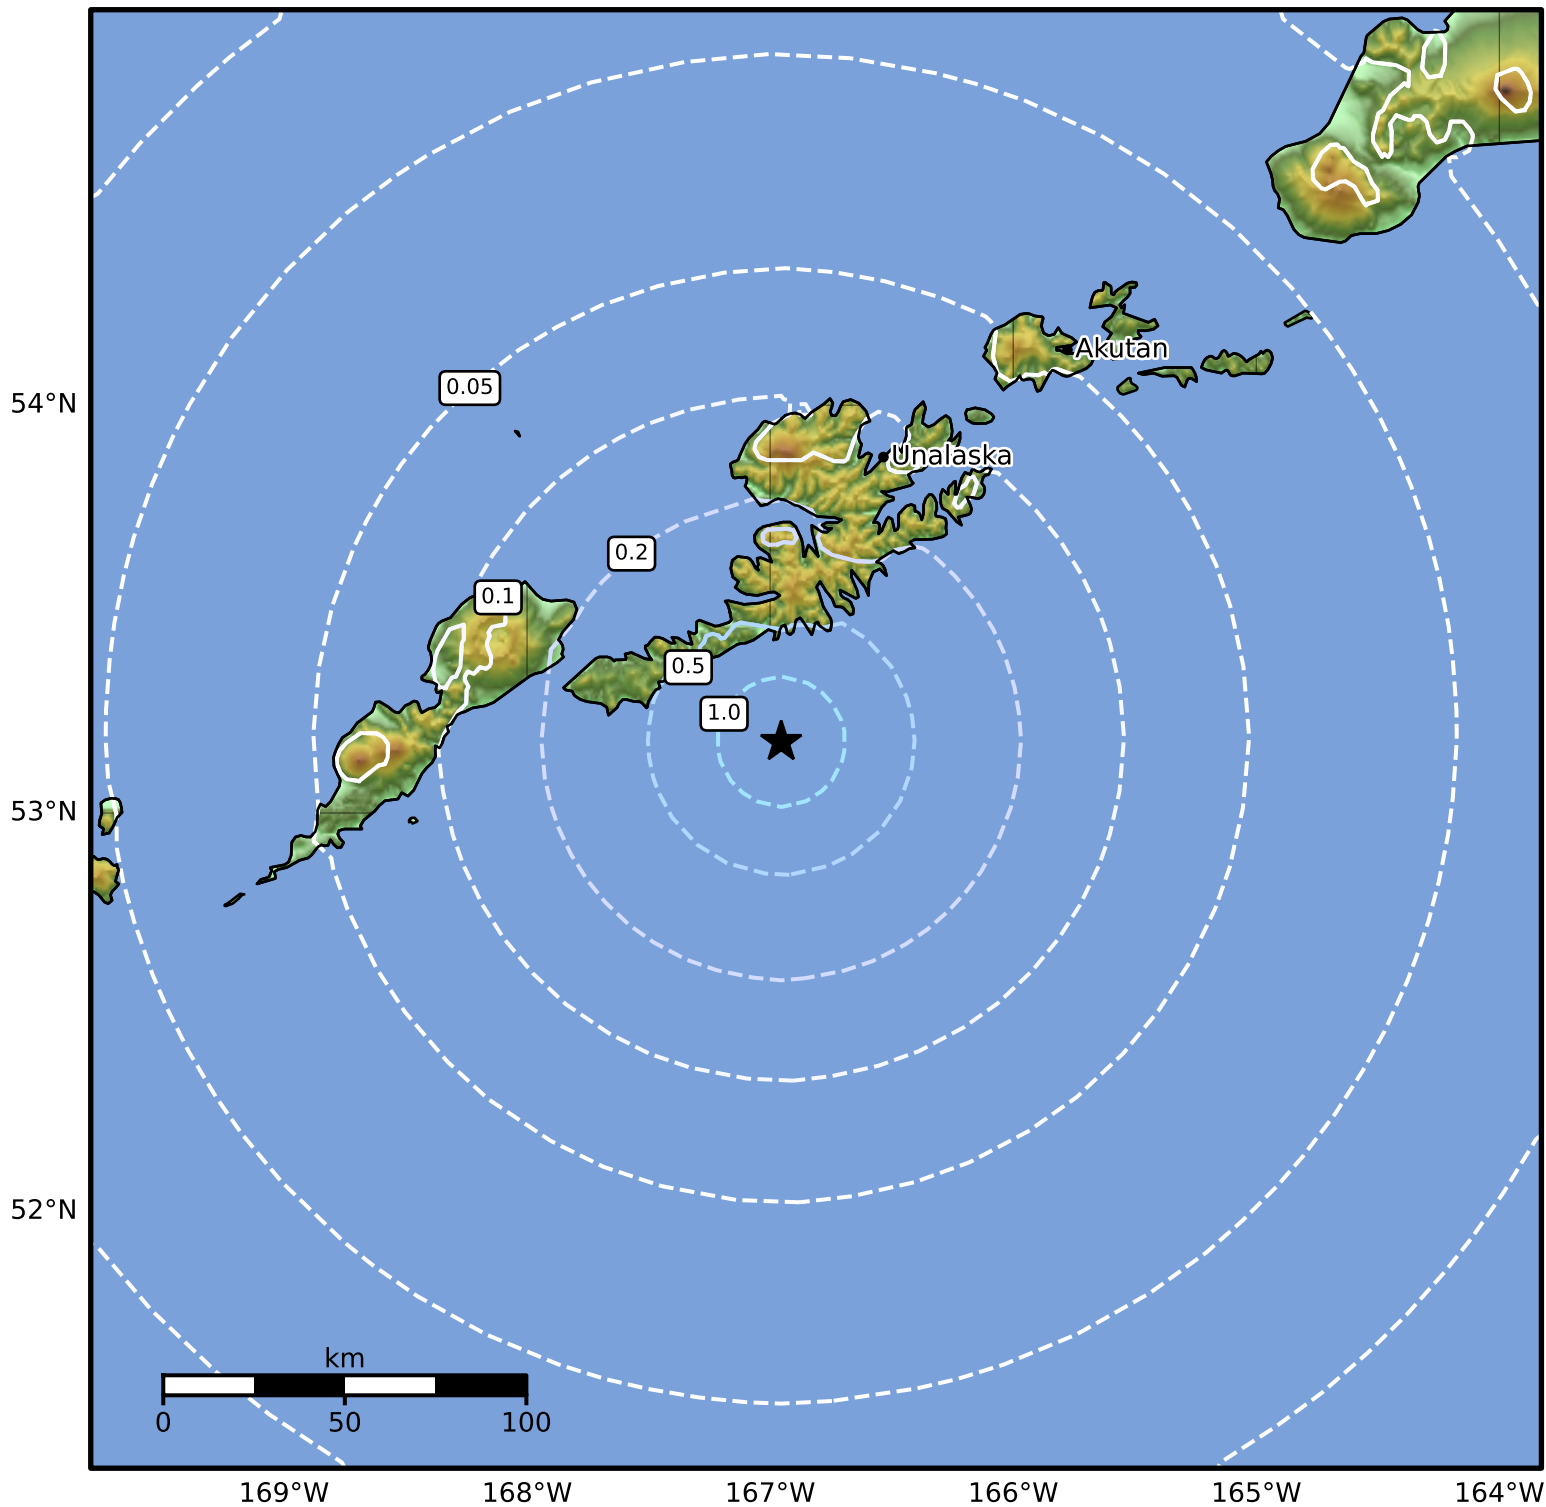

0.3 Second Peak Spectral Acceleration Map Alaska Earthquake Center
 ShakeMap: 82 km (51 miles) SSW of Unalaska
 Oct 06, 2024 03:33:44 UTC M4.2 N53.18 W166.95 Depth: 25.7km ID:ak024cv4gn3w

SA(0.3) (%g)	0.1	0.2	0.5	1	2	5	10	20	50	100	200
--------------	-----	-----	-----	---	---	---	----	----	----	-----	-----

Scale based on Worden et al. (2012)

Version 1: Processed 2024-10-11T17:00:57Z

△ Seismic Instrument ○ Reported Intensity

★ Epicenter