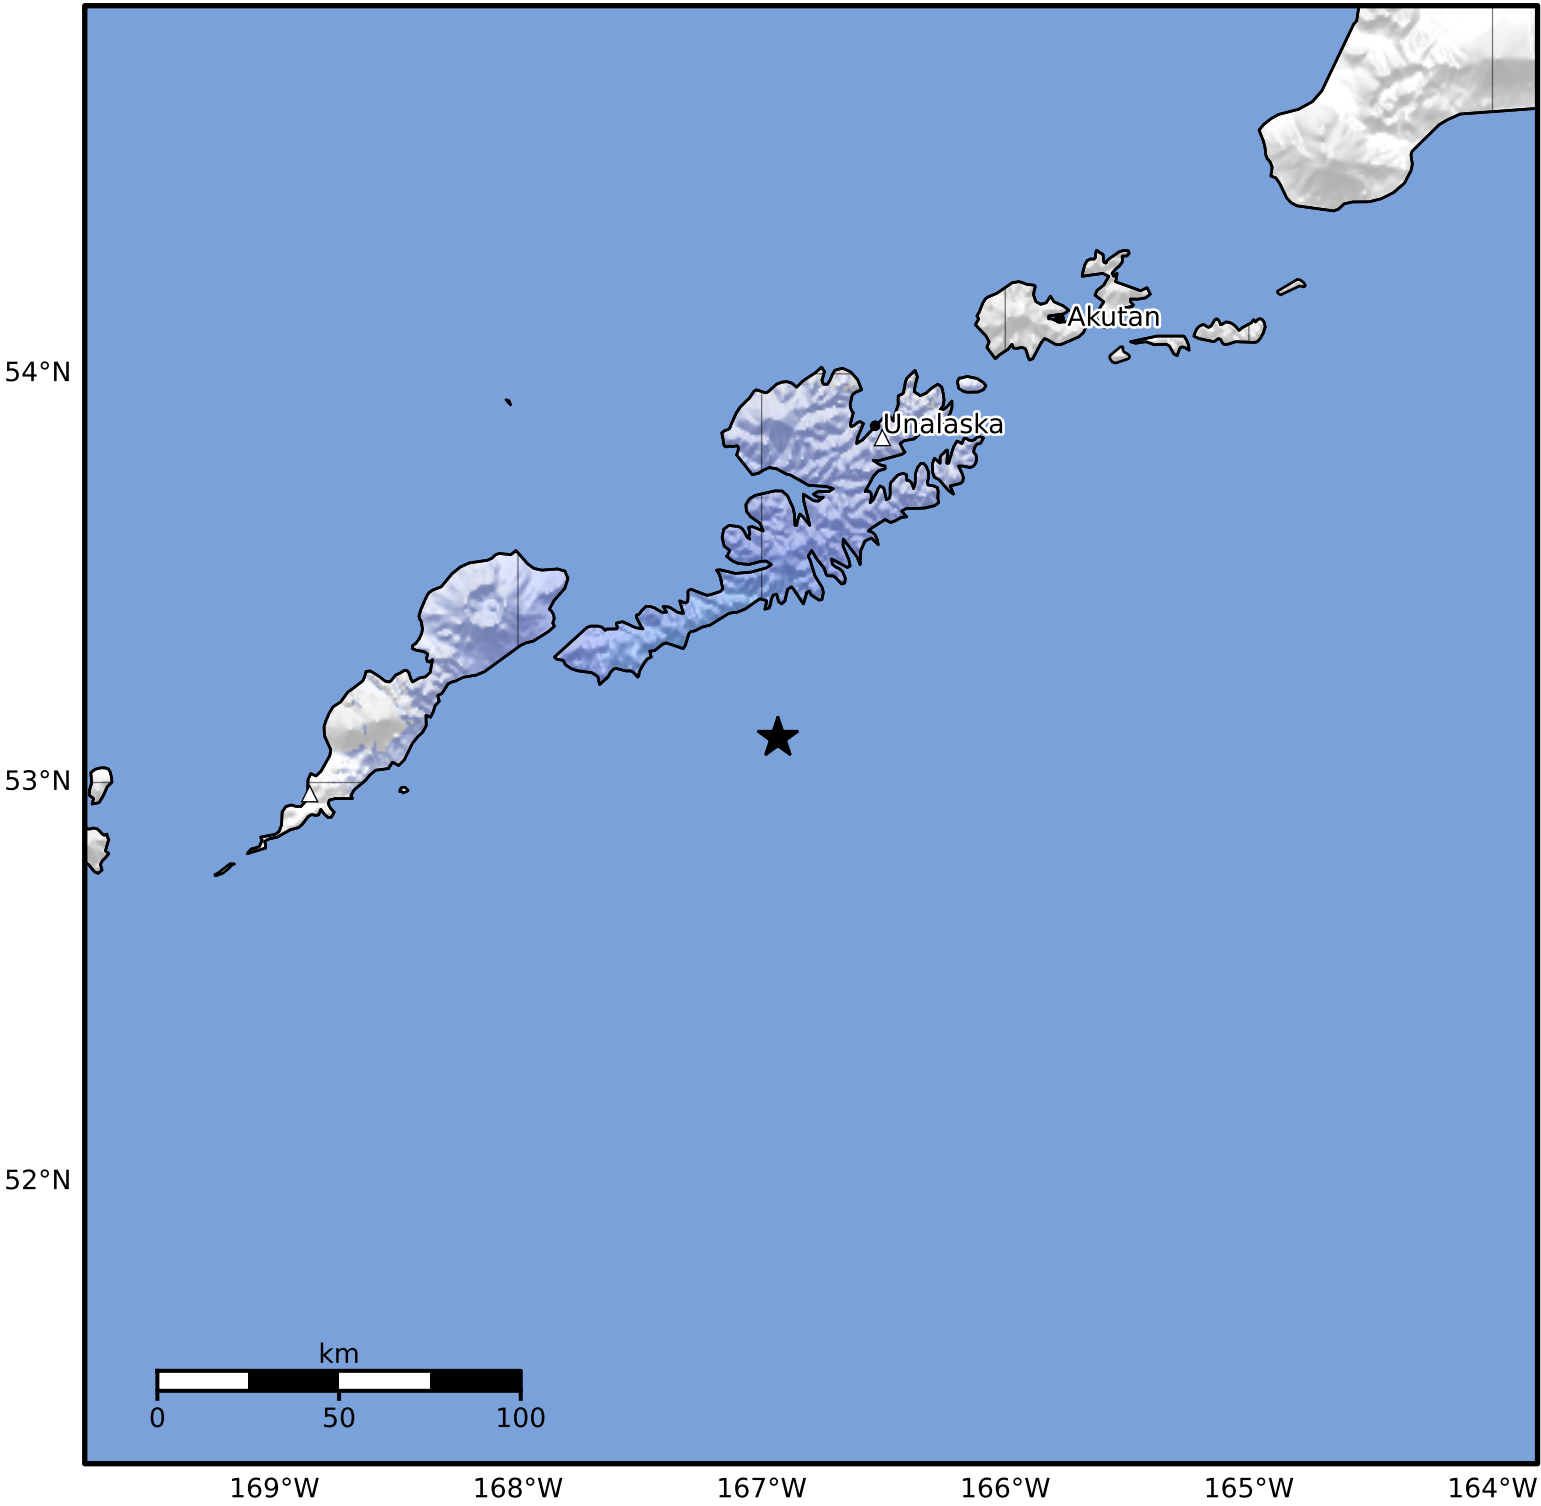

Macroseismic Intensity Map Alaska Earthquake Center
 ShakeMap: 89 km (55 miles) SSW of Unalaska
 Oct 06, 2024 03:57:31 UTC M4.1 N53.11 W166.93 Depth: 25.6km ID:ak024cv4lrg5

SHAKING	Not felt	Weak	Light	Moderate	Strong	Very strong	Severe	Violent	Extreme
DAMAGE	None	None	None	Very light	Light	Moderate	Moderate/heavy	Heavy	Very heavy
PGA(%g)	<0.0464	0.297	2.76	6.2	11.5	21.5	40.1	74.7	>139
PGV(cm/s)	<0.0215	0.135	1.41	4.65	9.64	20	41.4	85.8	>178
INTENSITY	I	II-III	IV	V	VI	VII	VIII	IX	X+

Scale based on Worden et al. (2012)

Version 1: Processed 2024-10-11T16:53:08Z

△ Seismic Instrument ○ Reported Intensity

★ Epicenter