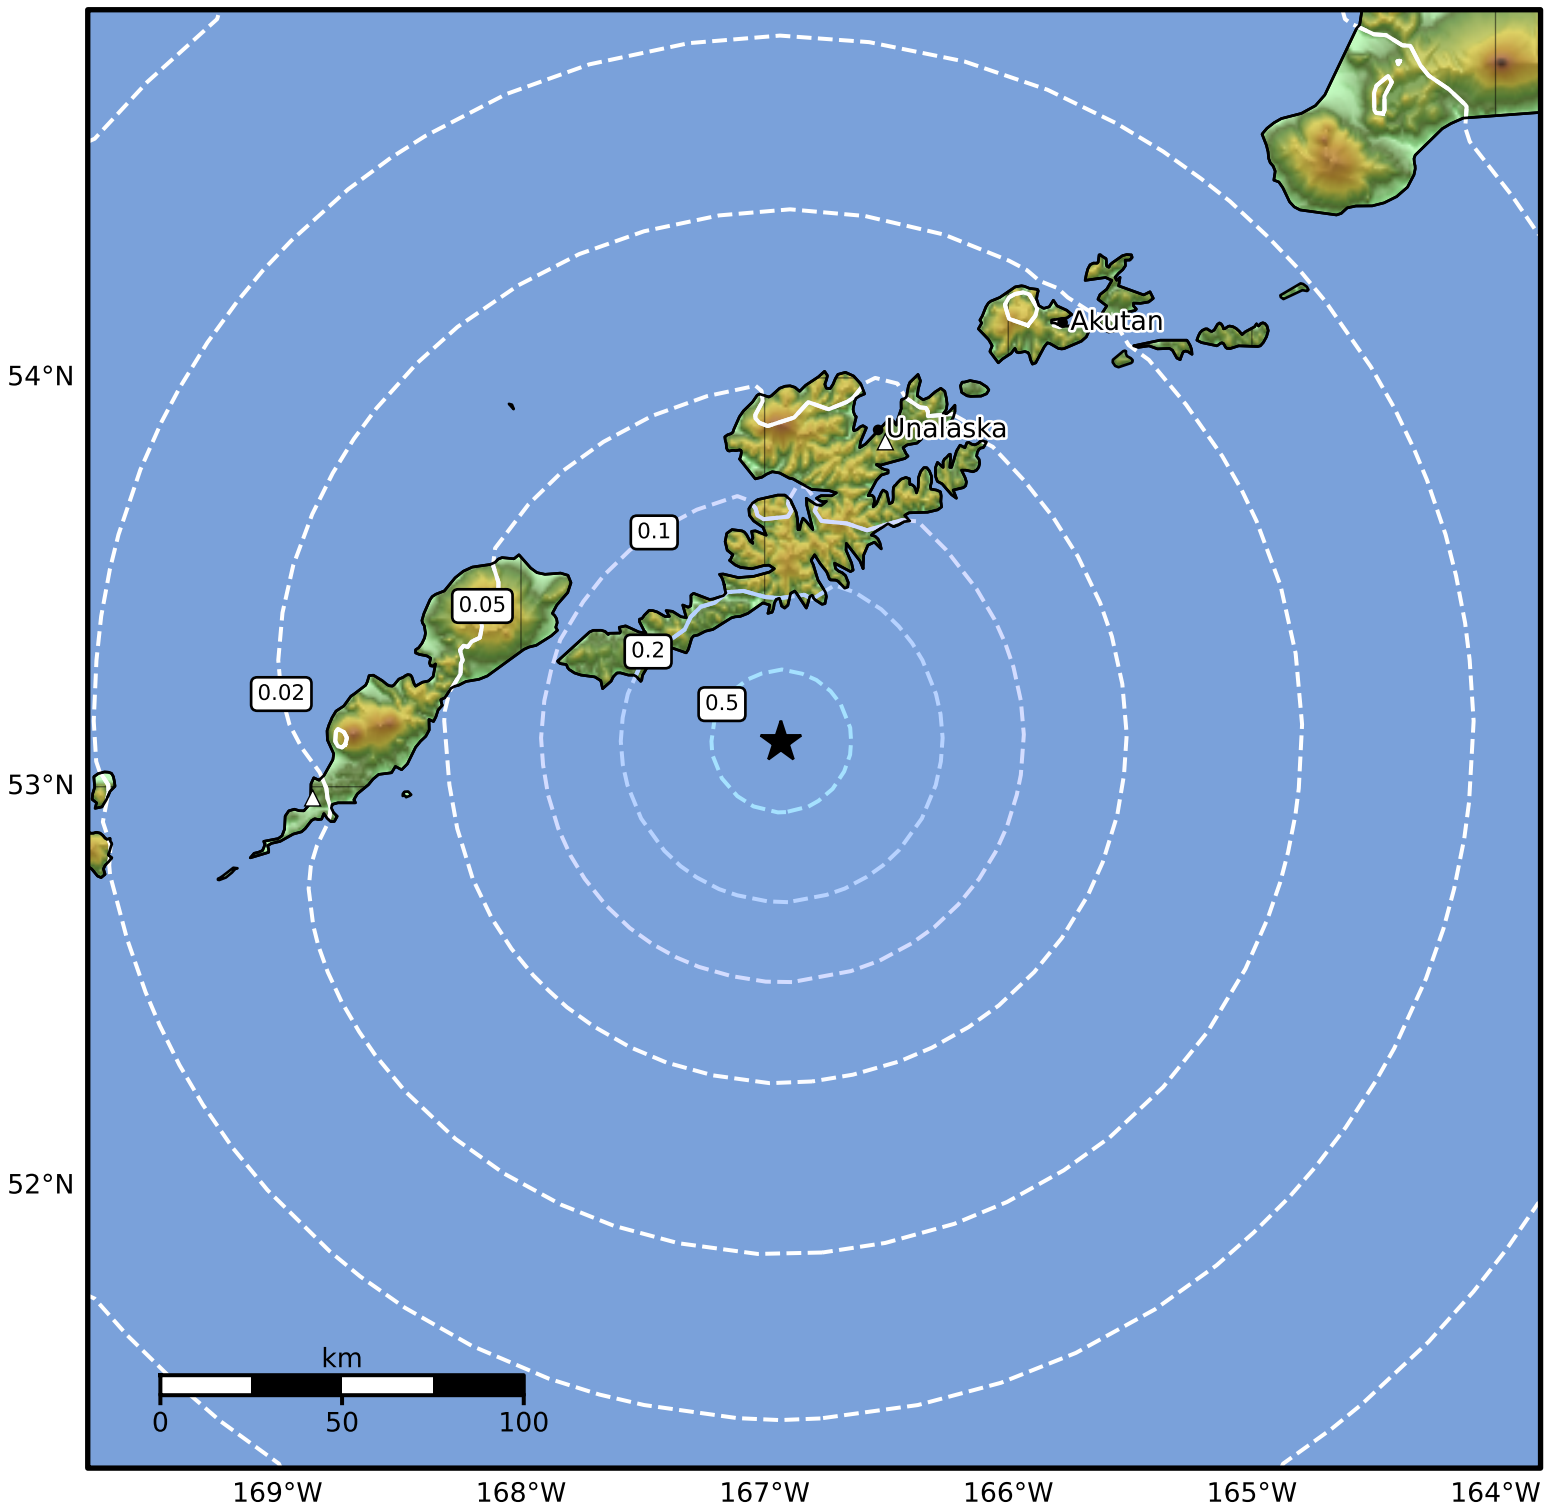

Peak Ground Acceleration Map Alaska Earthquake Center
ShakeMap: 89 km (55 miles) SSW of Unalaska
Oct 06, 2024 03:57:31 UTC M4.1 N53.11 W166.93 Depth: 25.6km ID:ak024cv4lrg5

PGA (%g)	0.1	0.2	0.5	1	2	5	10	20	50	100	200
----------	-----	-----	-----	---	---	---	----	----	----	-----	-----

Scale based on Worden et al. (2012)

Version 1: Processed 2024-10-11T16:53:08Z

△ Seismic Instrument ○ Reported Intensity

★ Epicenter