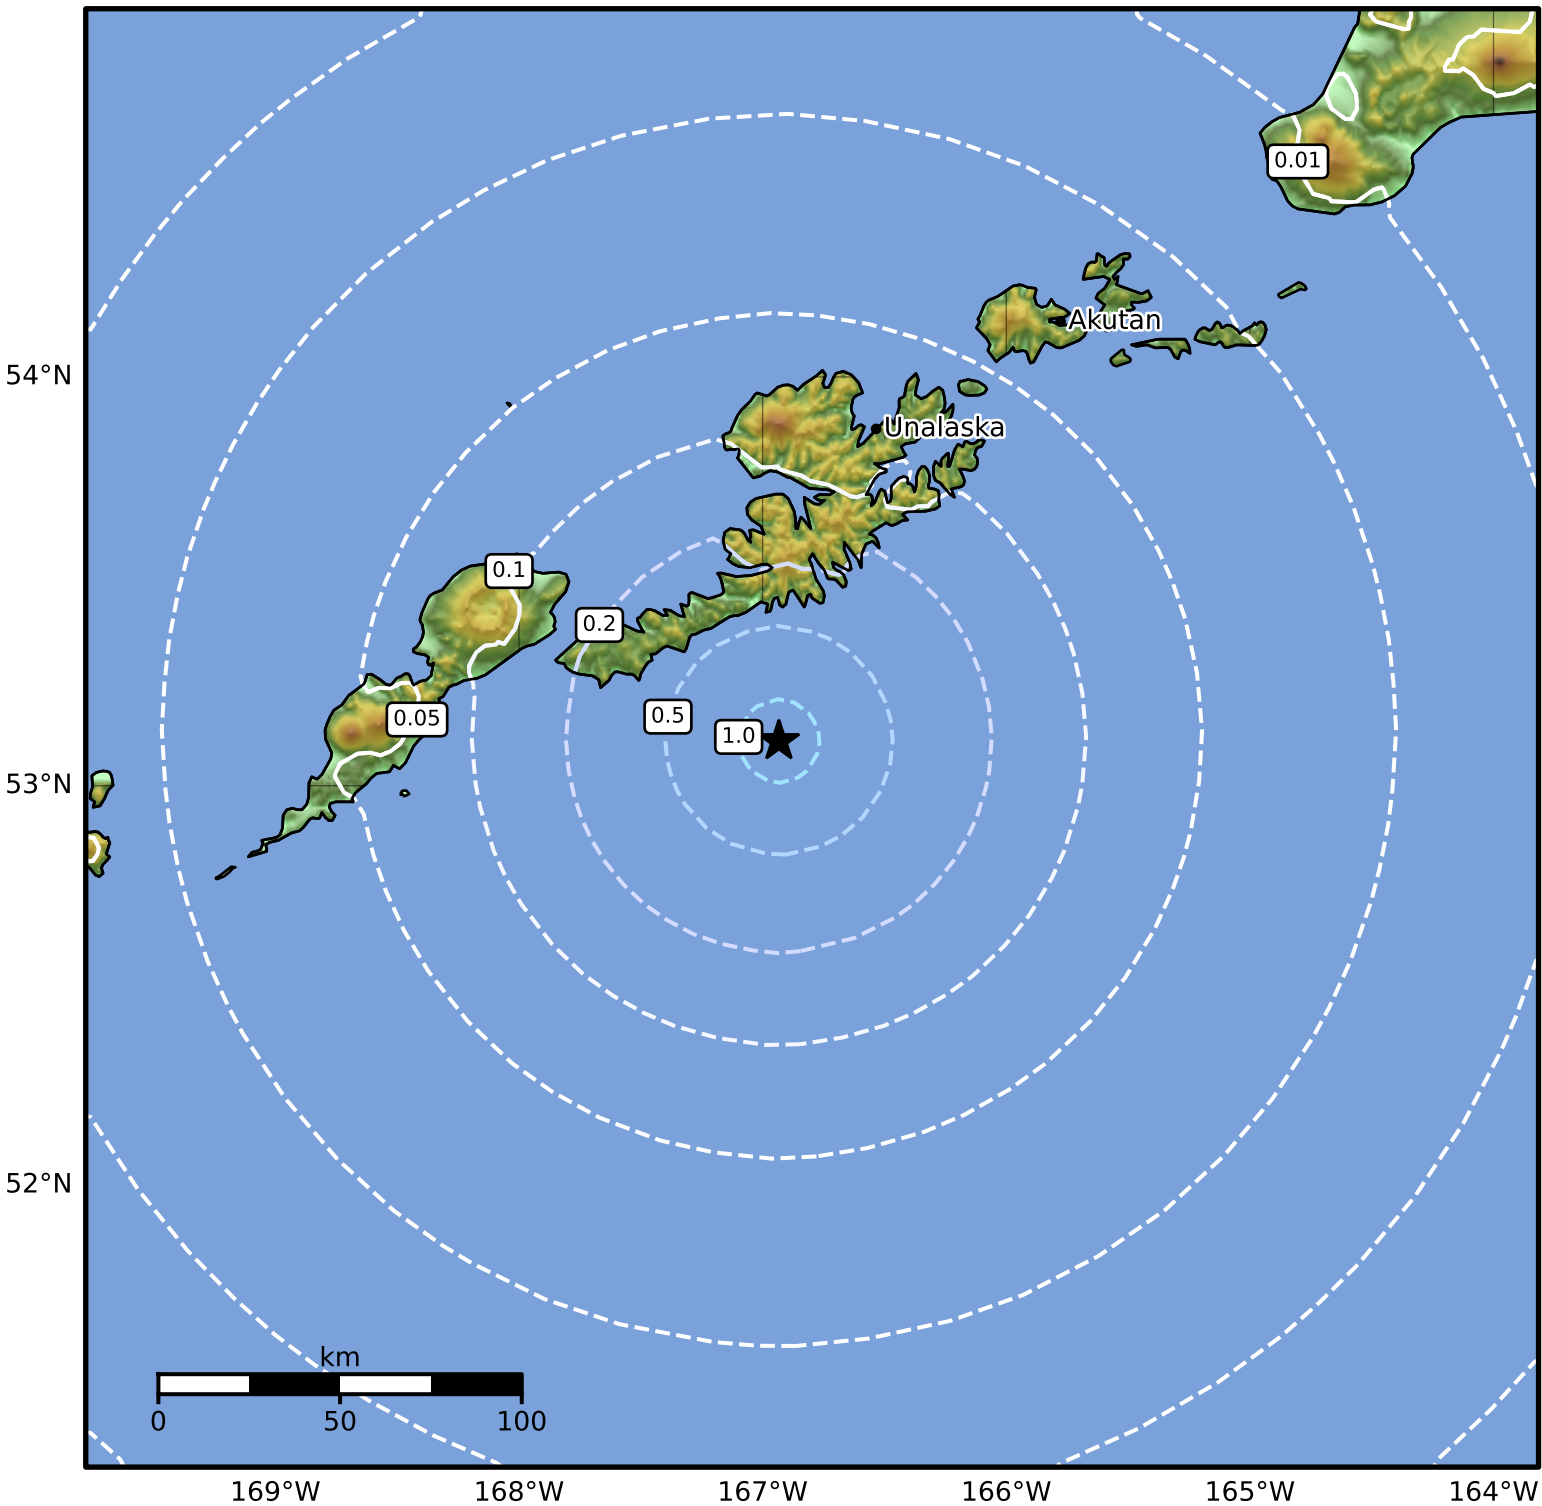

0.3 Second Peak Spectral Acceleration Map Alaska Earthquake Center
 ShakeMap: 89 km (55 miles) SSW of Unalaska
 Oct 06, 2024 03:57:31 UTC M4.1 N53.11 W166.93 Depth: 25.6km ID:ak024cv4lrg5

SA(0.3) (%g)	0.1	0.2	0.5	1	2	5	10	20	50	100	200
--------------	-----	-----	-----	---	---	---	----	----	----	-----	-----

Scale based on Worden et al. (2012)

Version 1: Processed 2024-10-11T16:53:08Z

△ Seismic Instrument ○ Reported Intensity

★ Epicenter