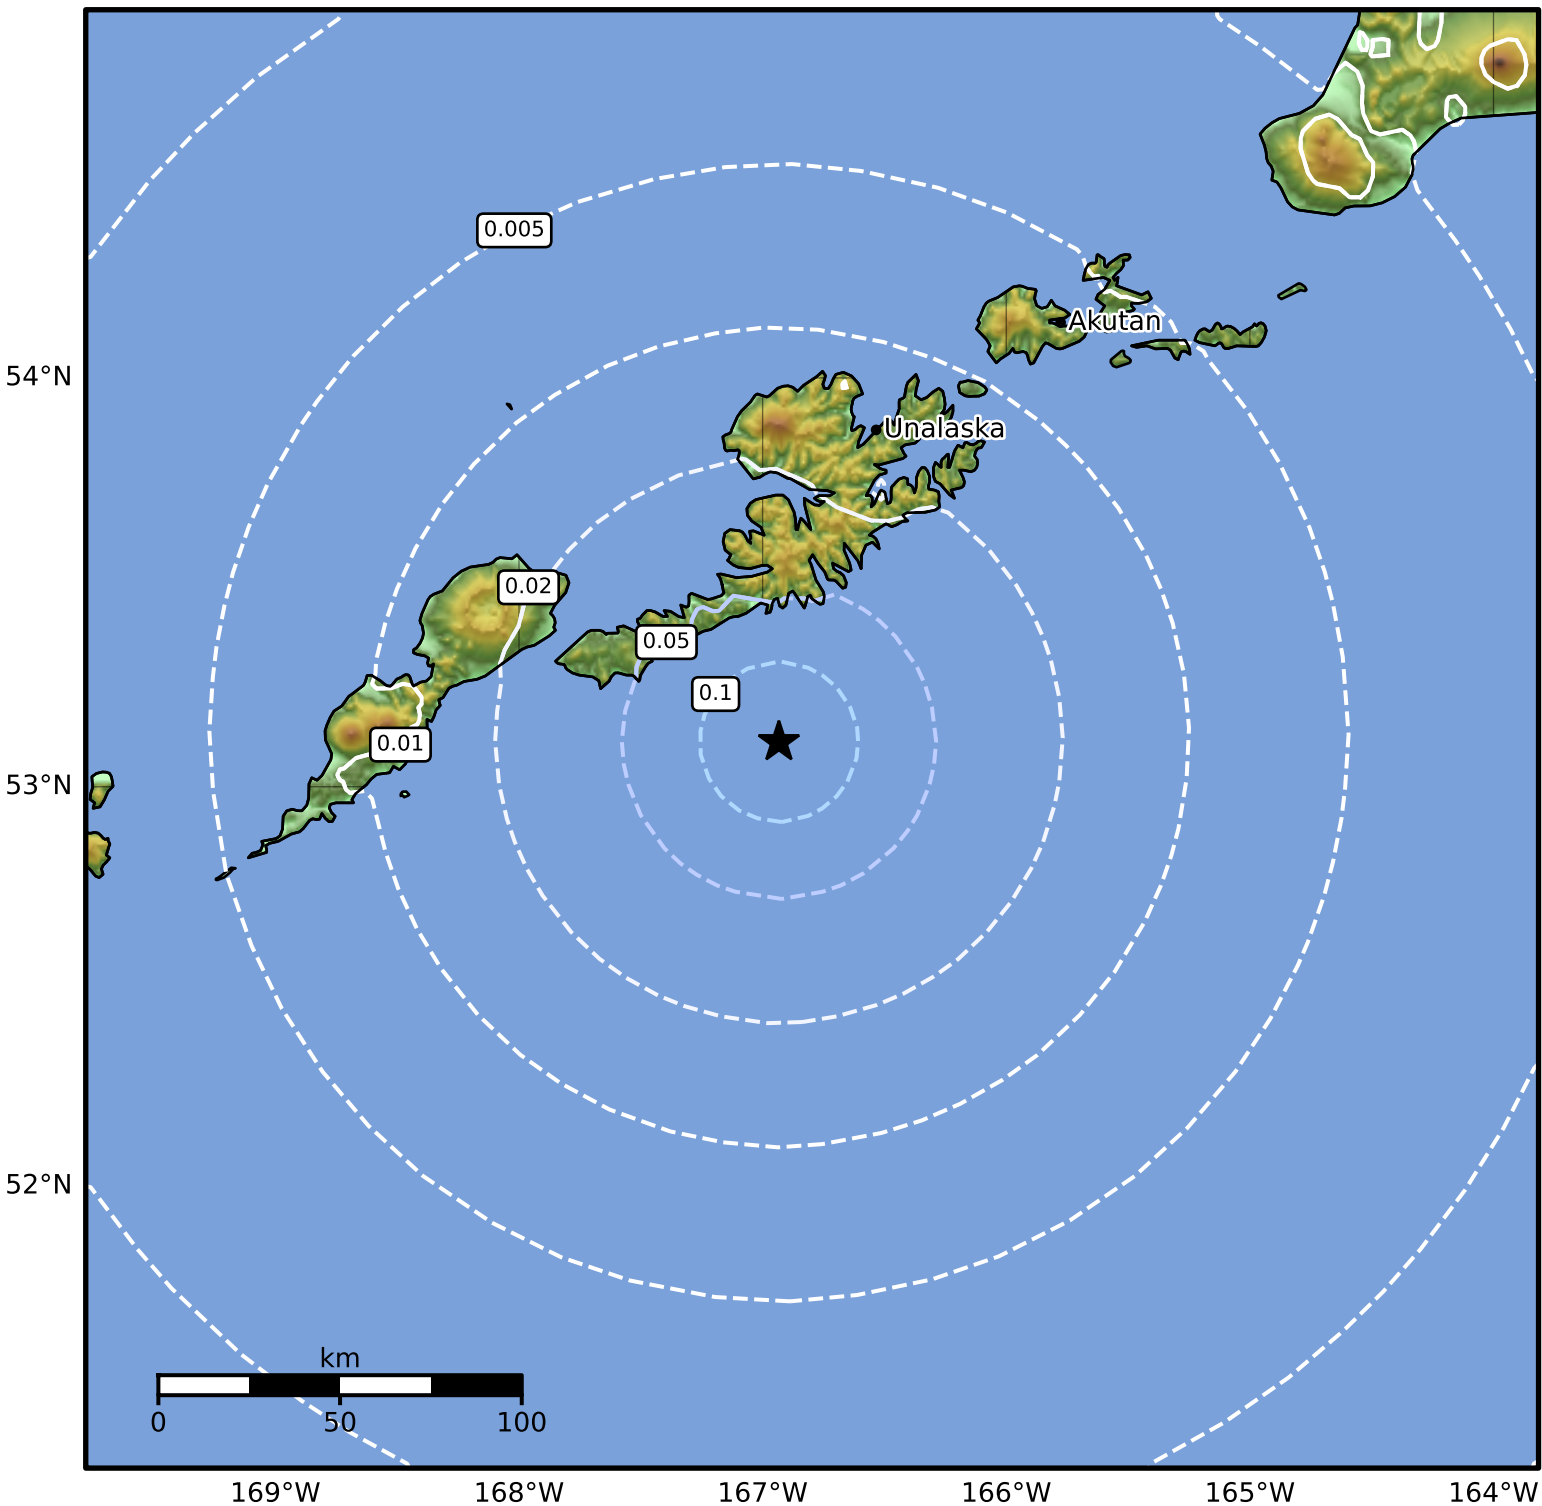

1.0 Second Peak Spectral Acceleration Map Alaska Earthquake Center
 ShakeMap: 89 km (55 miles) SSW of Unalaska
 Oct 06, 2024 03:57:31 UTC M4.1 N53.11 W166.93 Depth: 25.6km ID:ak024cv4lrg5

SA(1.0) (%g)	0.1	0.2	0.5	1	2	5	10	20	50	100	200
---------------------	------------	------------	------------	----------	----------	----------	-----------	-----------	-----------	------------	------------

Scale based on Worden et al. (2012)

Version 1: Processed 2024-10-11T16:53:08Z

△ Seismic Instrument ○ Reported Intensity

★ Epicenter