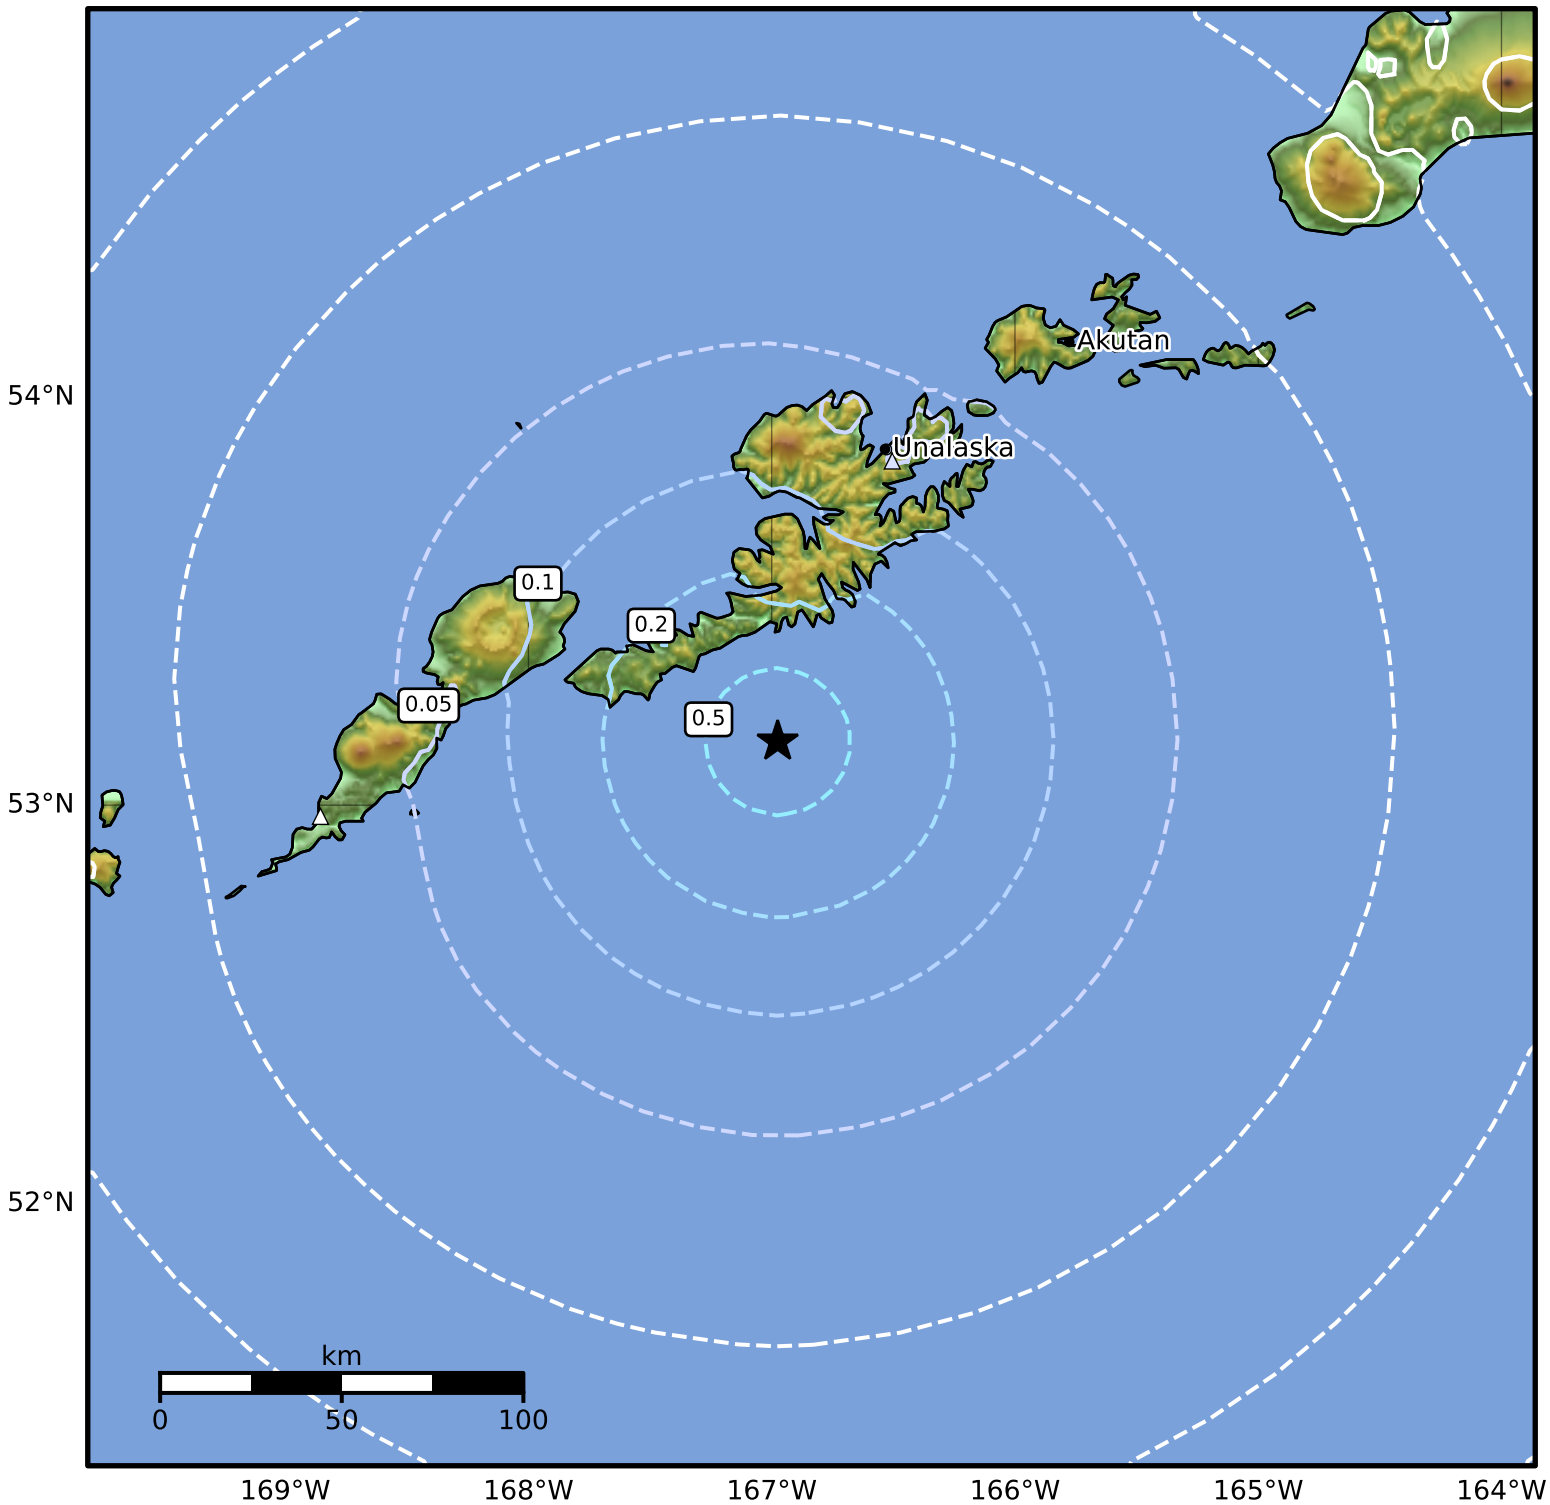

Peak Ground Velocity Map Alaska Earthquake Center  
ShakeMap: 84 km (52 miles) SSW of Unalaska  
Oct 06, 2024 08:34:11 UTC M4.7 N53.16 W166.98 Depth: 25.8km ID:ak024cv7fyc0

PGV (cm/s)	0.1	0.2	0.5	1	2	5	10	20	50	100	200
------------	-----	-----	-----	---	---	---	----	----	----	-----	-----

Scale based on Worden et al. (2012)

△ Seismic Instrument ○ Reported Intensity

★ Epicenter

Version 1: Processed 2024-10-11T16:37:22Z