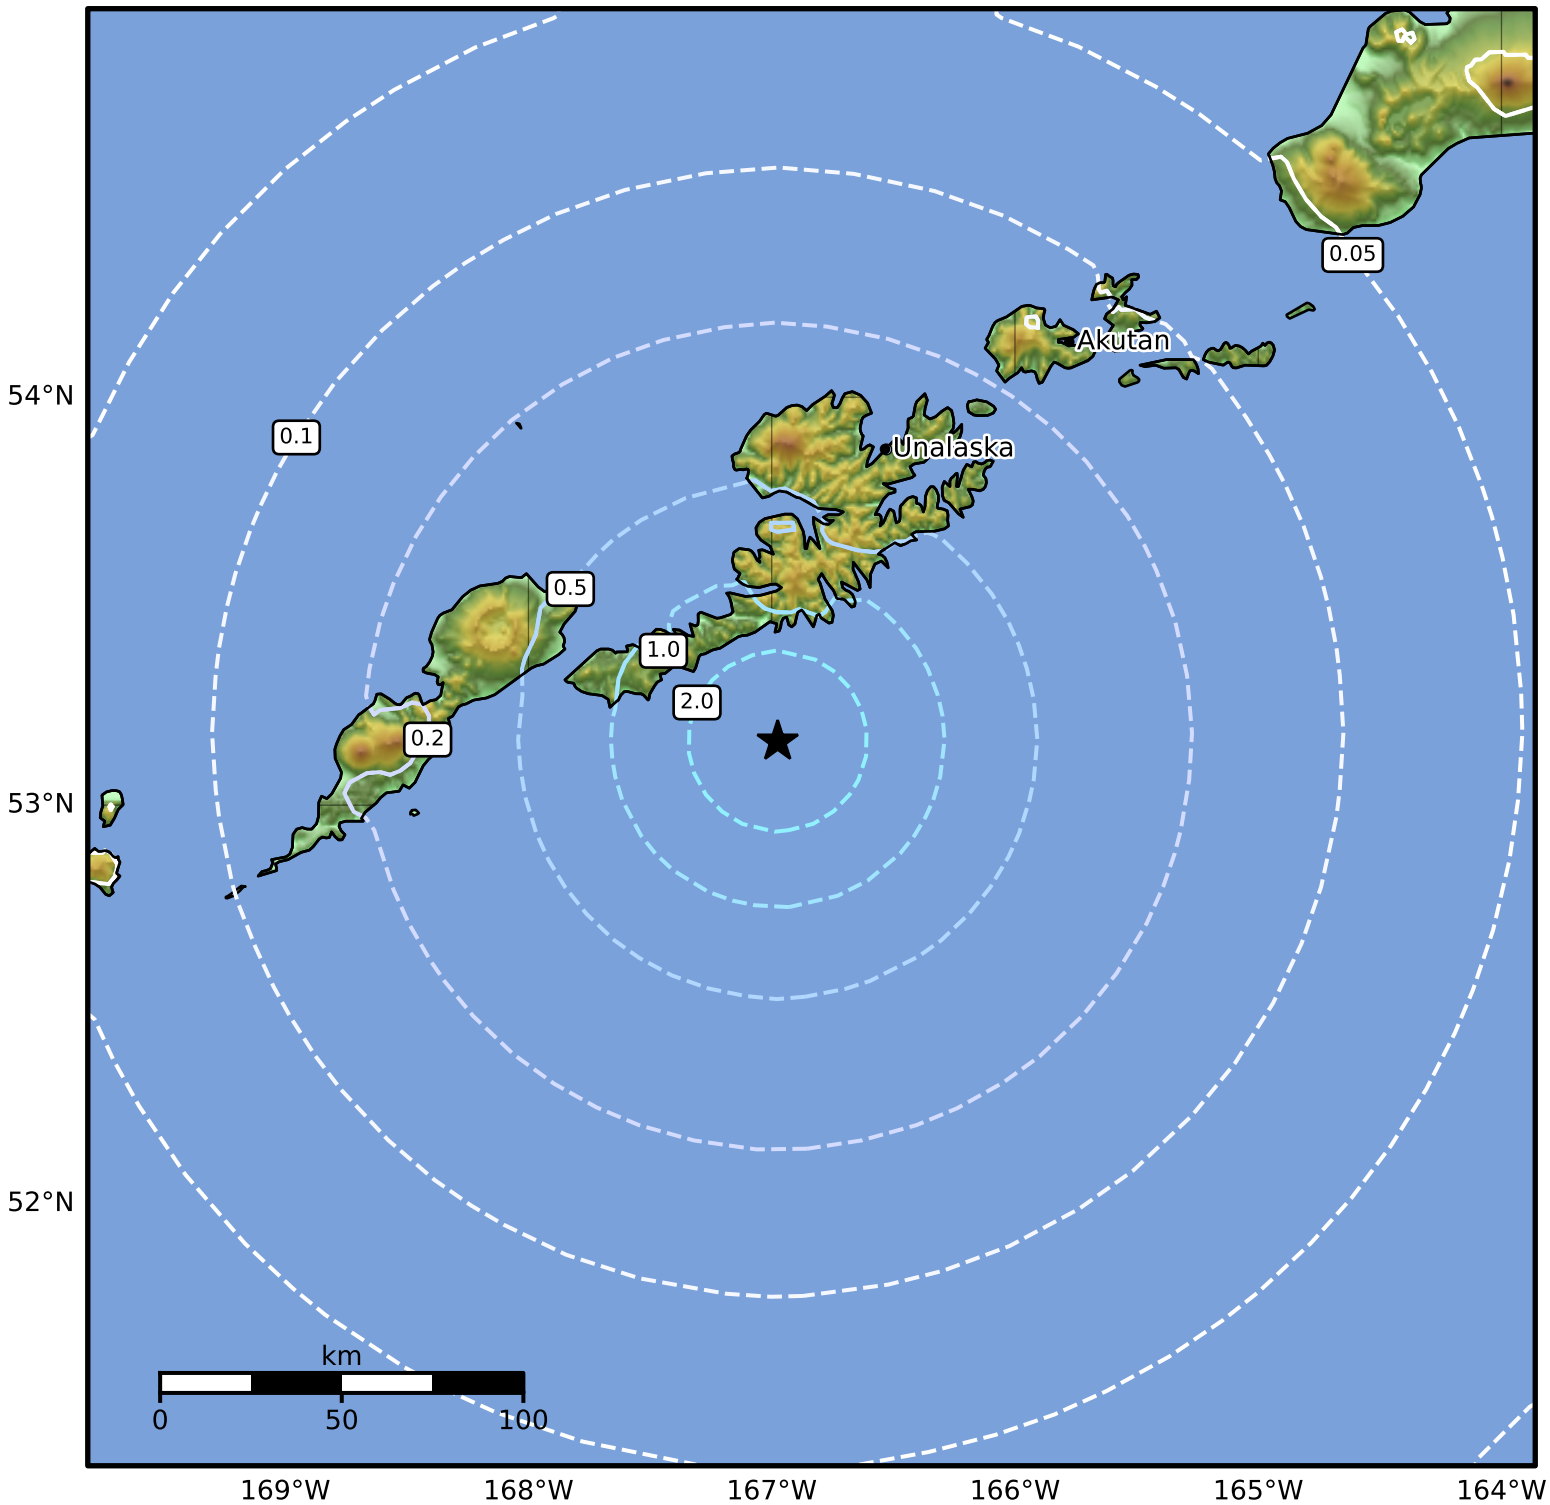

0.3 Second Peak Spectral Acceleration Map Alaska Earthquake Center
 ShakeMap: 84 km (52 miles) SSW of Unalaska
 Oct 06, 2024 08:34:11 UTC M4.7 N53.16 W166.98 Depth: 25.8km ID:ak024cv7fyc0

SA(0.3) (%g)	0.1	0.2	0.5	1	2	5	10	20	50	100	200
--------------	-----	-----	-----	---	---	---	----	----	----	-----	-----

Scale based on Worden et al. (2012)

Version 1: Processed 2024-10-11T16:37:22Z

△ Seismic Instrument ○ Reported Intensity

★ Epicenter