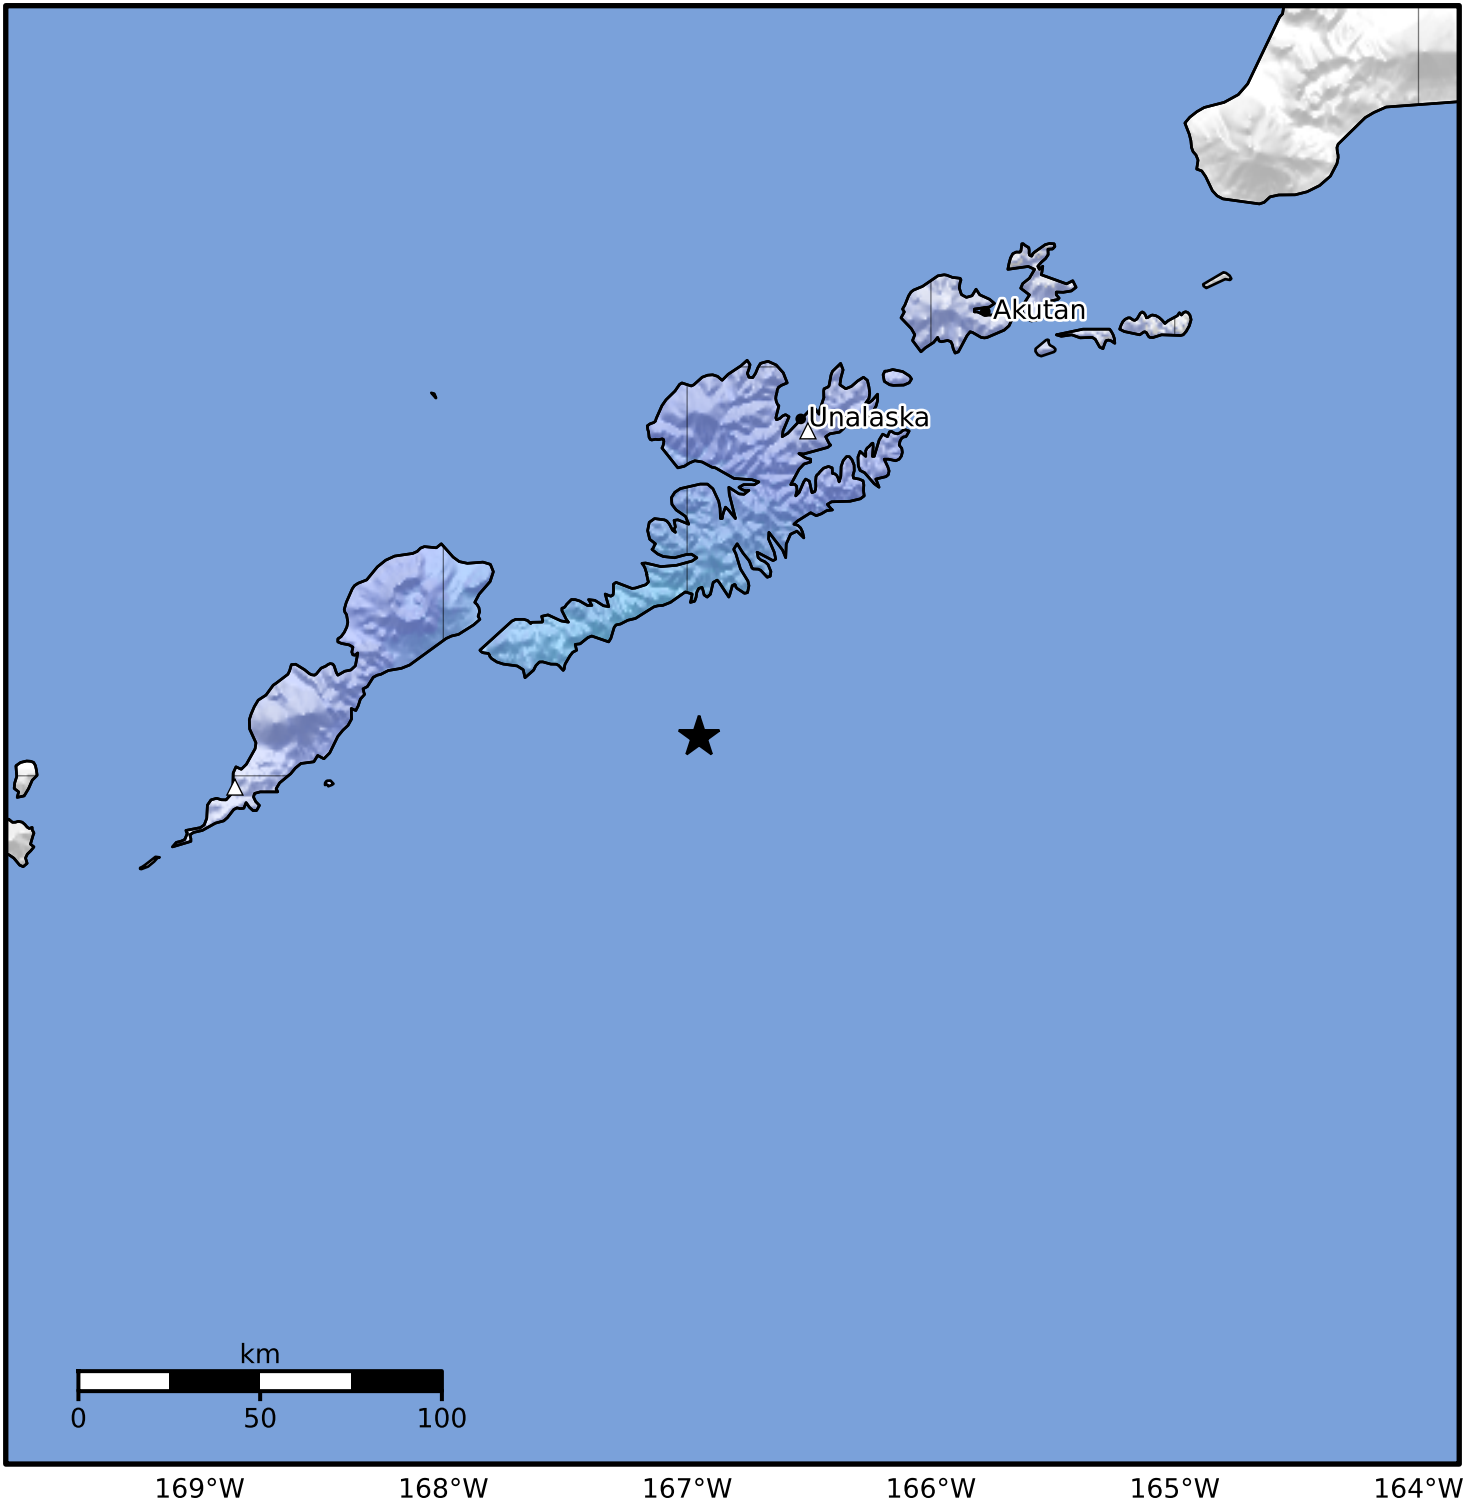

Macroseismic Intensity Map Alaska Earthquake Center
 ShakeMap: 90 km (56 miles) SSW of Unalaska
 Oct 06, 2024 11:08:55 UTC M4.5 N53.10 W166.95 Depth: 25.5km ID:ak024cv92s0r

SHAKING	Not felt	Weak	Light	Moderate	Strong	Very strong	Severe	Violent	Extreme
DAMAGE	None	None	None	Very light	Light	Moderate	Moderate/heavy	Heavy	Very heavy
PGA(%g)	<0.0464	0.297	2.76	6.2	11.5	21.5	40.1	74.7	>139
PGV(cm/s)	<0.0215	0.135	1.41	4.65	9.64	20	41.4	85.8	>178
INTENSITY	I	II-III	IV	V	VI	VII	VIII	IX	X+

Scale based on Worden et al. (2012)

Version 1: Processed 2024-10-11T16:31:01Z

△ Seismic Instrument ○ Reported Intensity

★ Epicenter