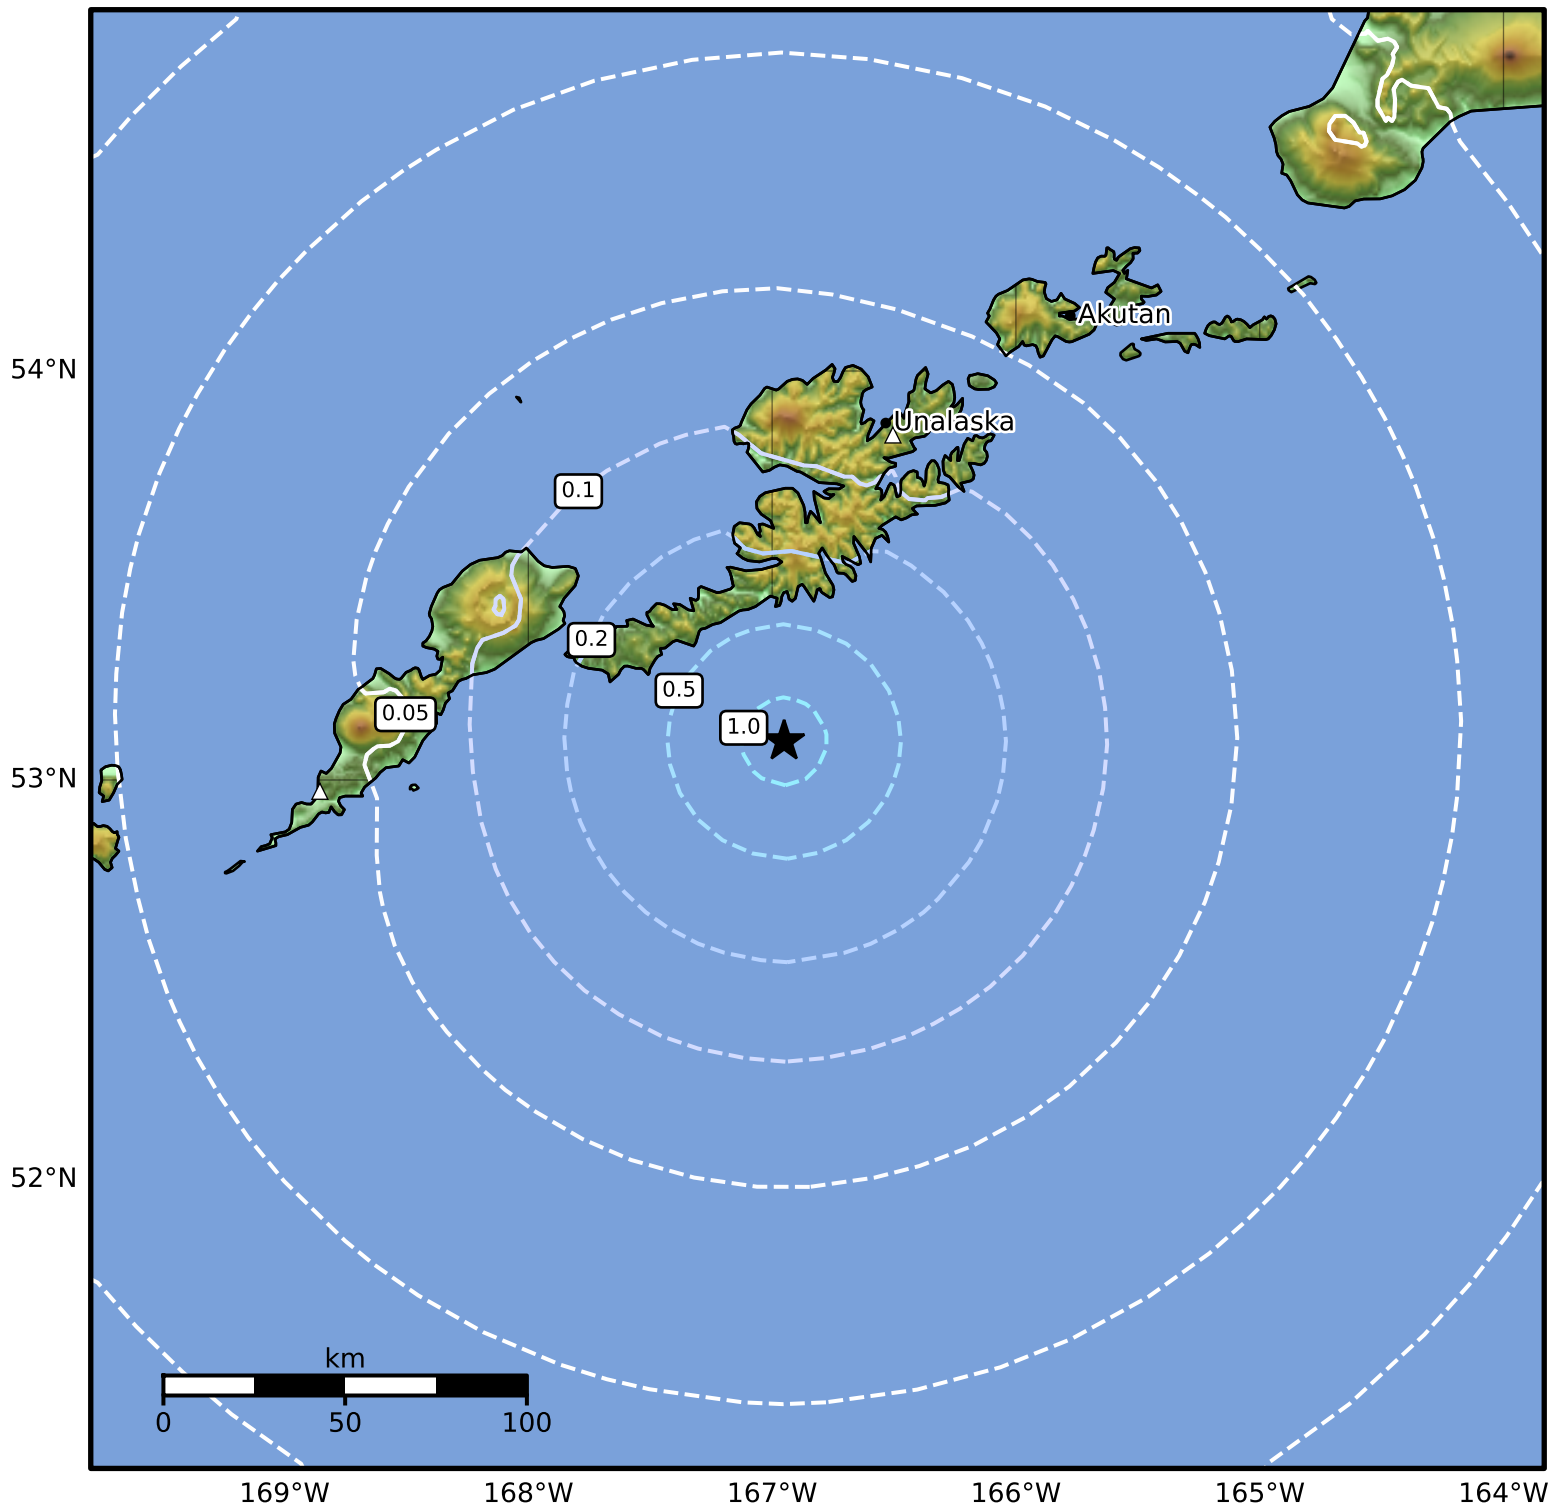

Peak Ground Acceleration Map Alaska Earthquake Center
ShakeMap: 90 km (56 miles) SSW of Unalaska
Oct 06, 2024 11:08:55 UTC M4.5 N53.10 W166.95 Depth: 25.5km ID:ak024cv92s0r

| PGA (%g) | 0.1 | 0.2 | 0.5 | 1 | 2 | 5 | 10 | 20 | 50 | 100 | 200 |
|----------|-----|-----|-----|---|---|---|----|----|----|-----|-----|
|----------|-----|-----|-----|---|---|---|----|----|----|-----|-----|

Scale based on Worden et al. (2012)

Version 1: Processed 2024-10-11T16:31:01Z

△ Seismic Instrument ○ Reported Intensity

★ Epicenter