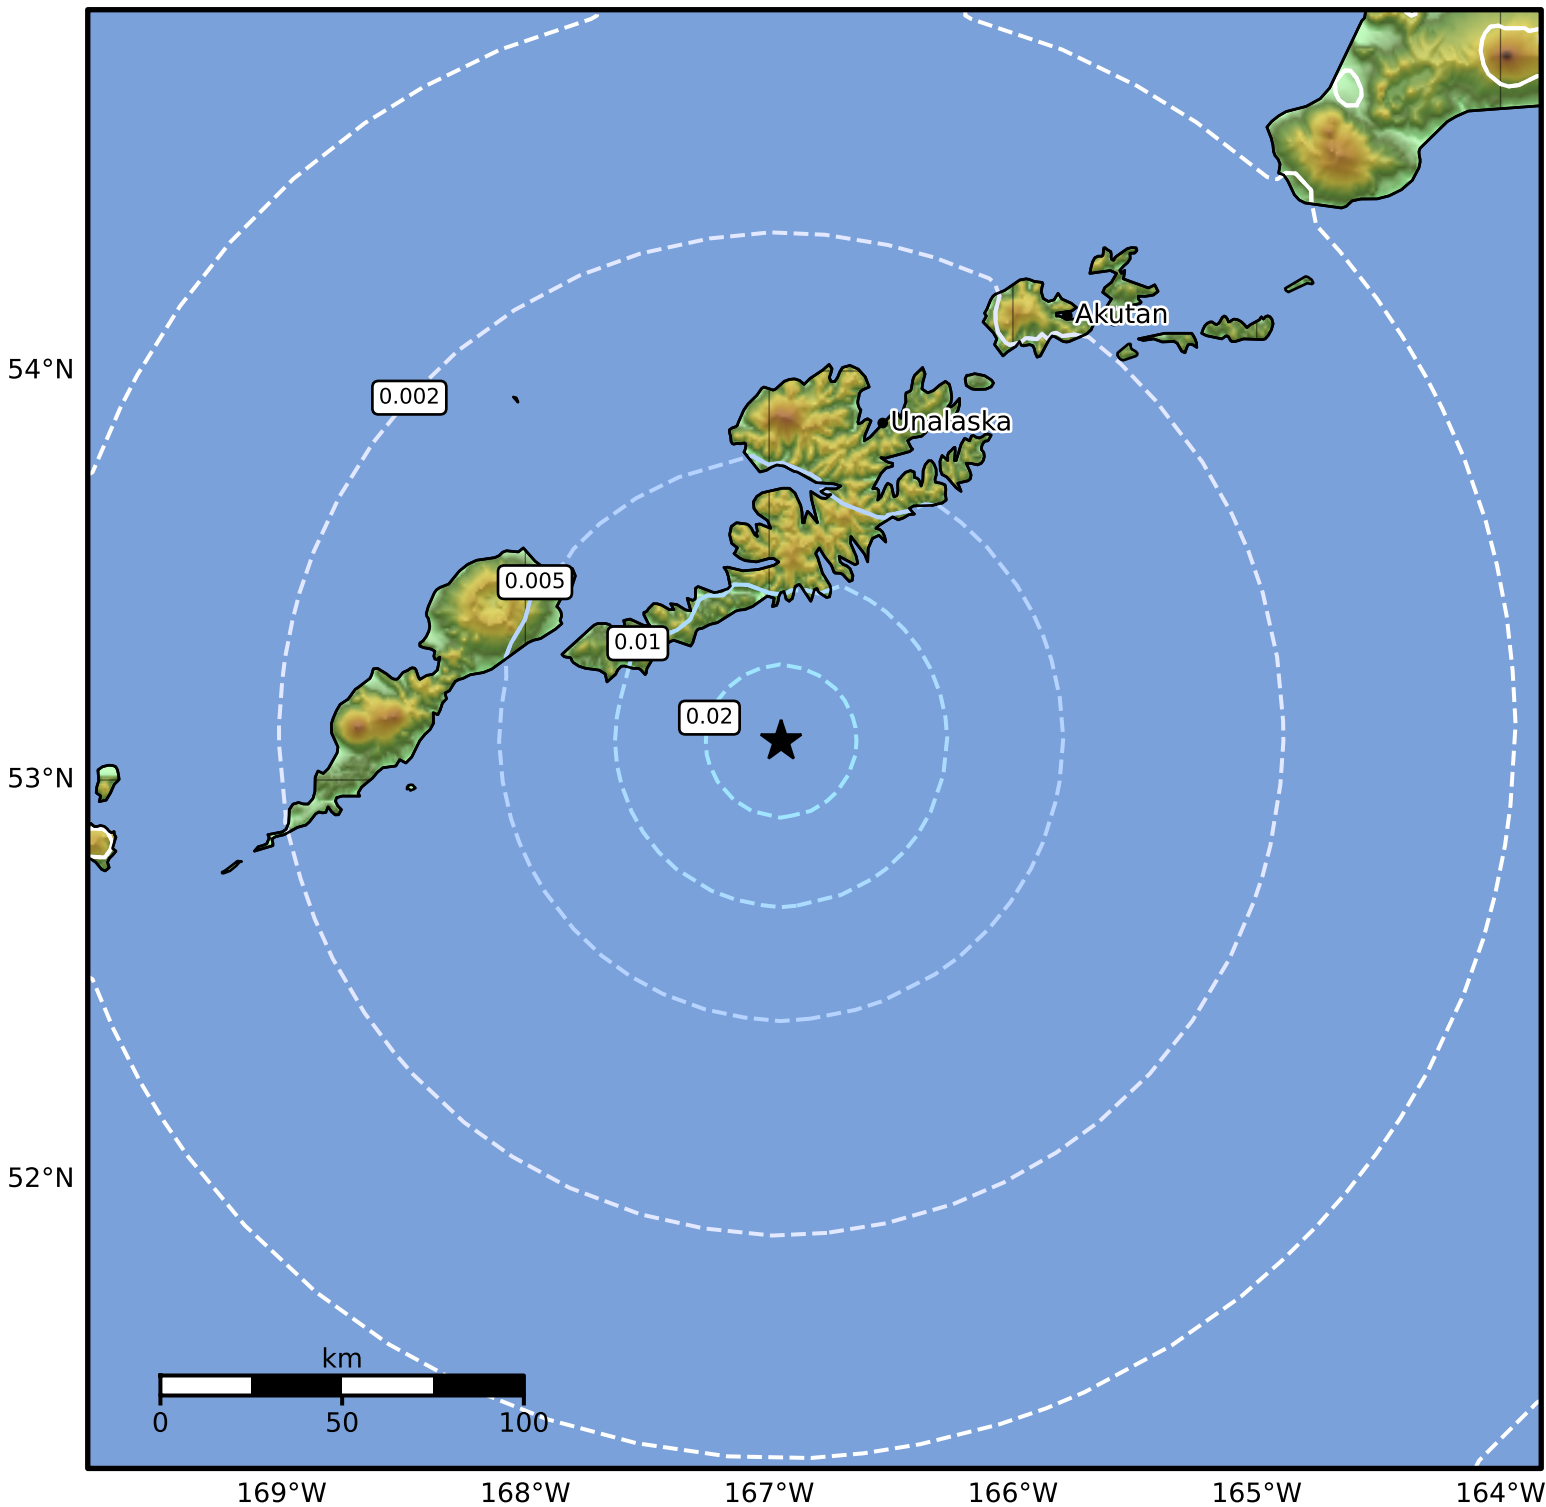

3.0 Second Peak Spectral Acceleration Map Alaska Earthquake Center
ShakeMap: 90 km (56 miles) SSW of Unalaska
Oct 06, 2024 11:08:55 UTC M4.5 N53.10 W166.95 Depth: 25.5km ID:ak024cv92s0r

Scale based on Worden et al. (2012)

Version 1: Processed 2024-10-11T16:31:01Z

△ Seismic Instrument ○ Reported Intensity

★ Epicenter