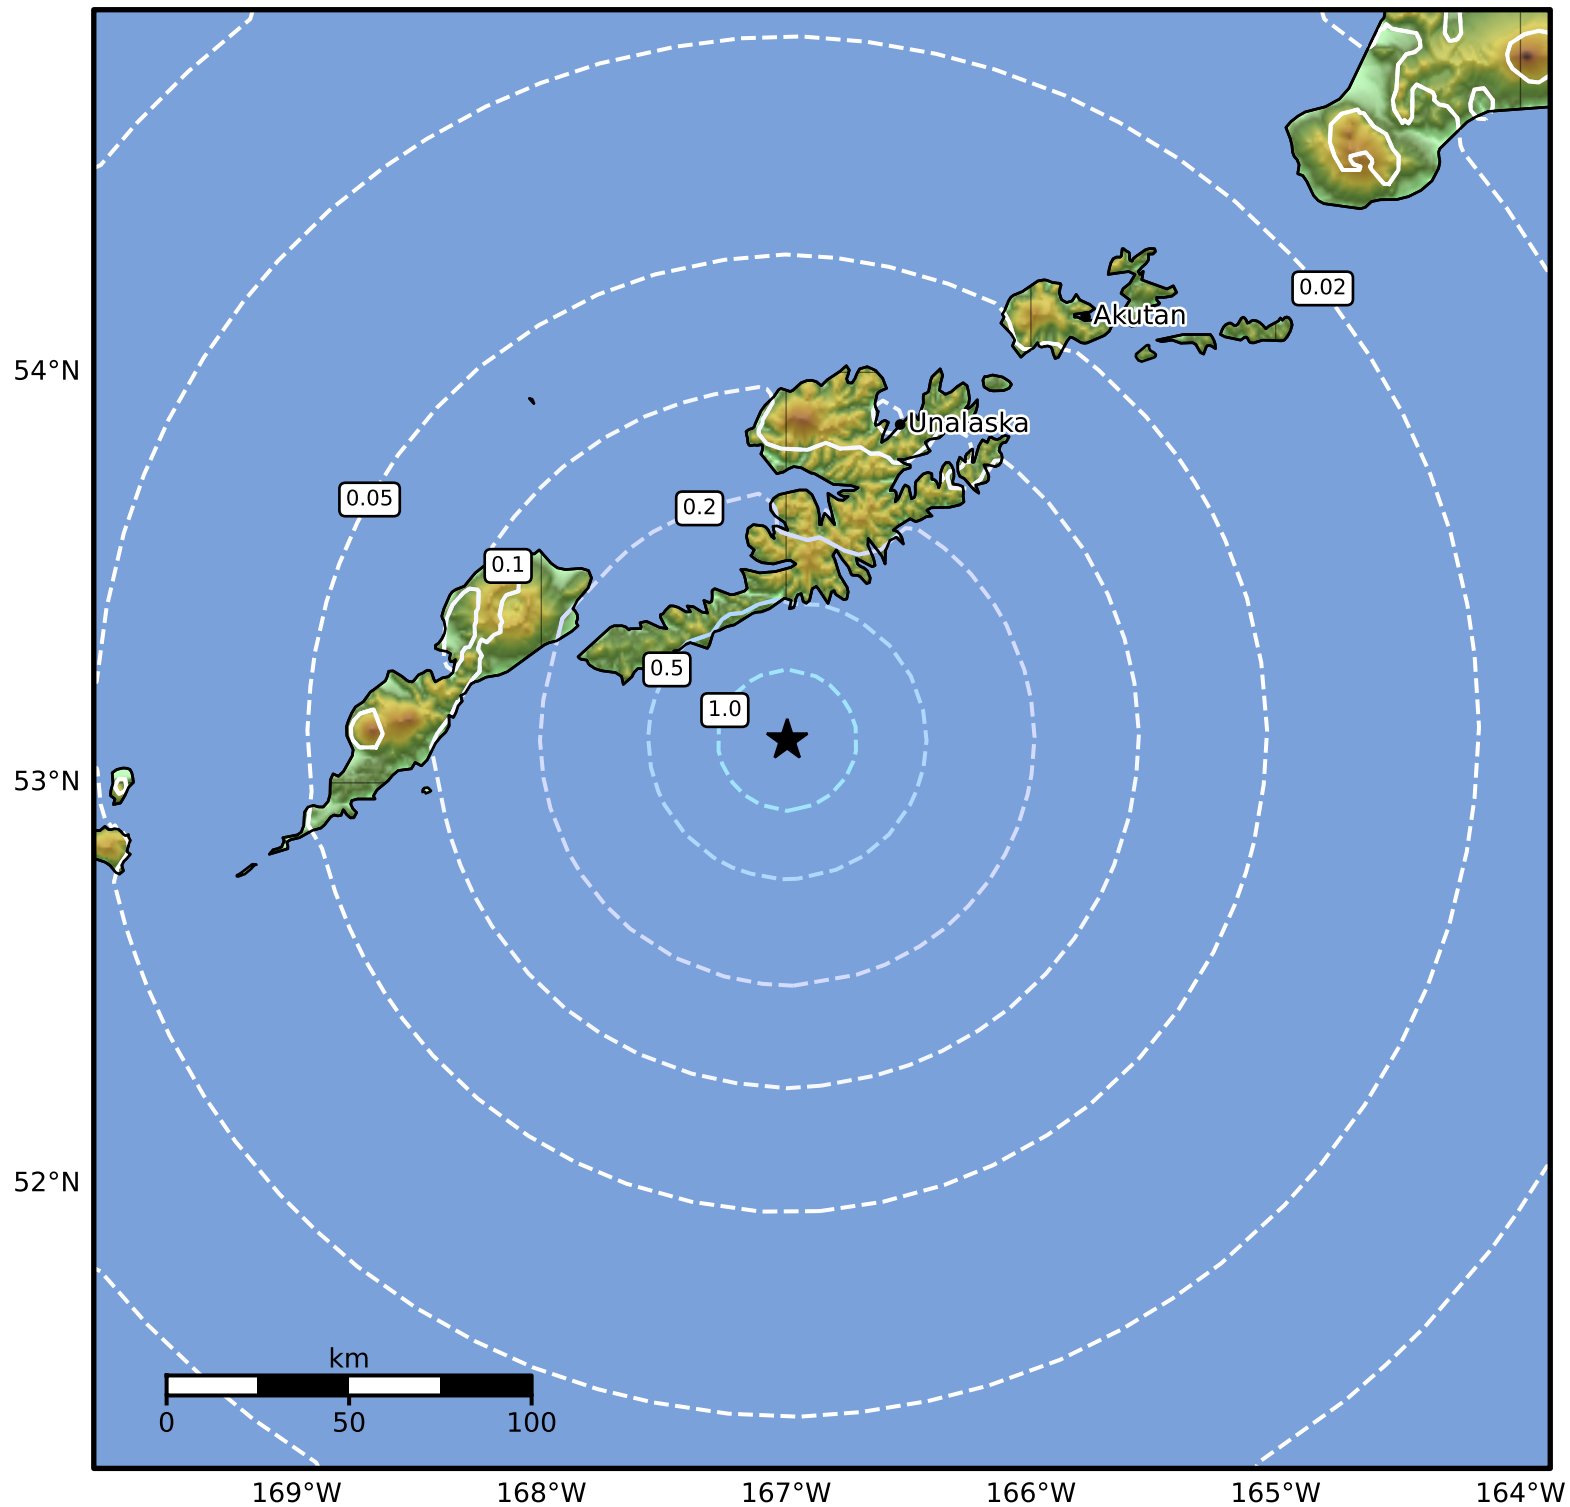

0.3 Second Peak Spectral Acceleration Map Alaska Earthquake Center
 ShakeMap: 90 km (56 miles) SSW of Unalaska
 Oct 06, 2024 15:07:22 UTC M4.2 N53.10 W167.00 Depth: 25.5km ID:ak024cvbg82f

SA(0.3) (%g)	0.1	0.2	0.5	1	2	5	10	20	50	100	200
--------------	-----	-----	-----	---	---	---	----	----	----	-----	-----

Scale based on Worden et al. (2012)

△ Seismic Instrument ○ Reported Intensity

★ Epicenter

Version 1: Processed 2024-10-11T16:09:23Z