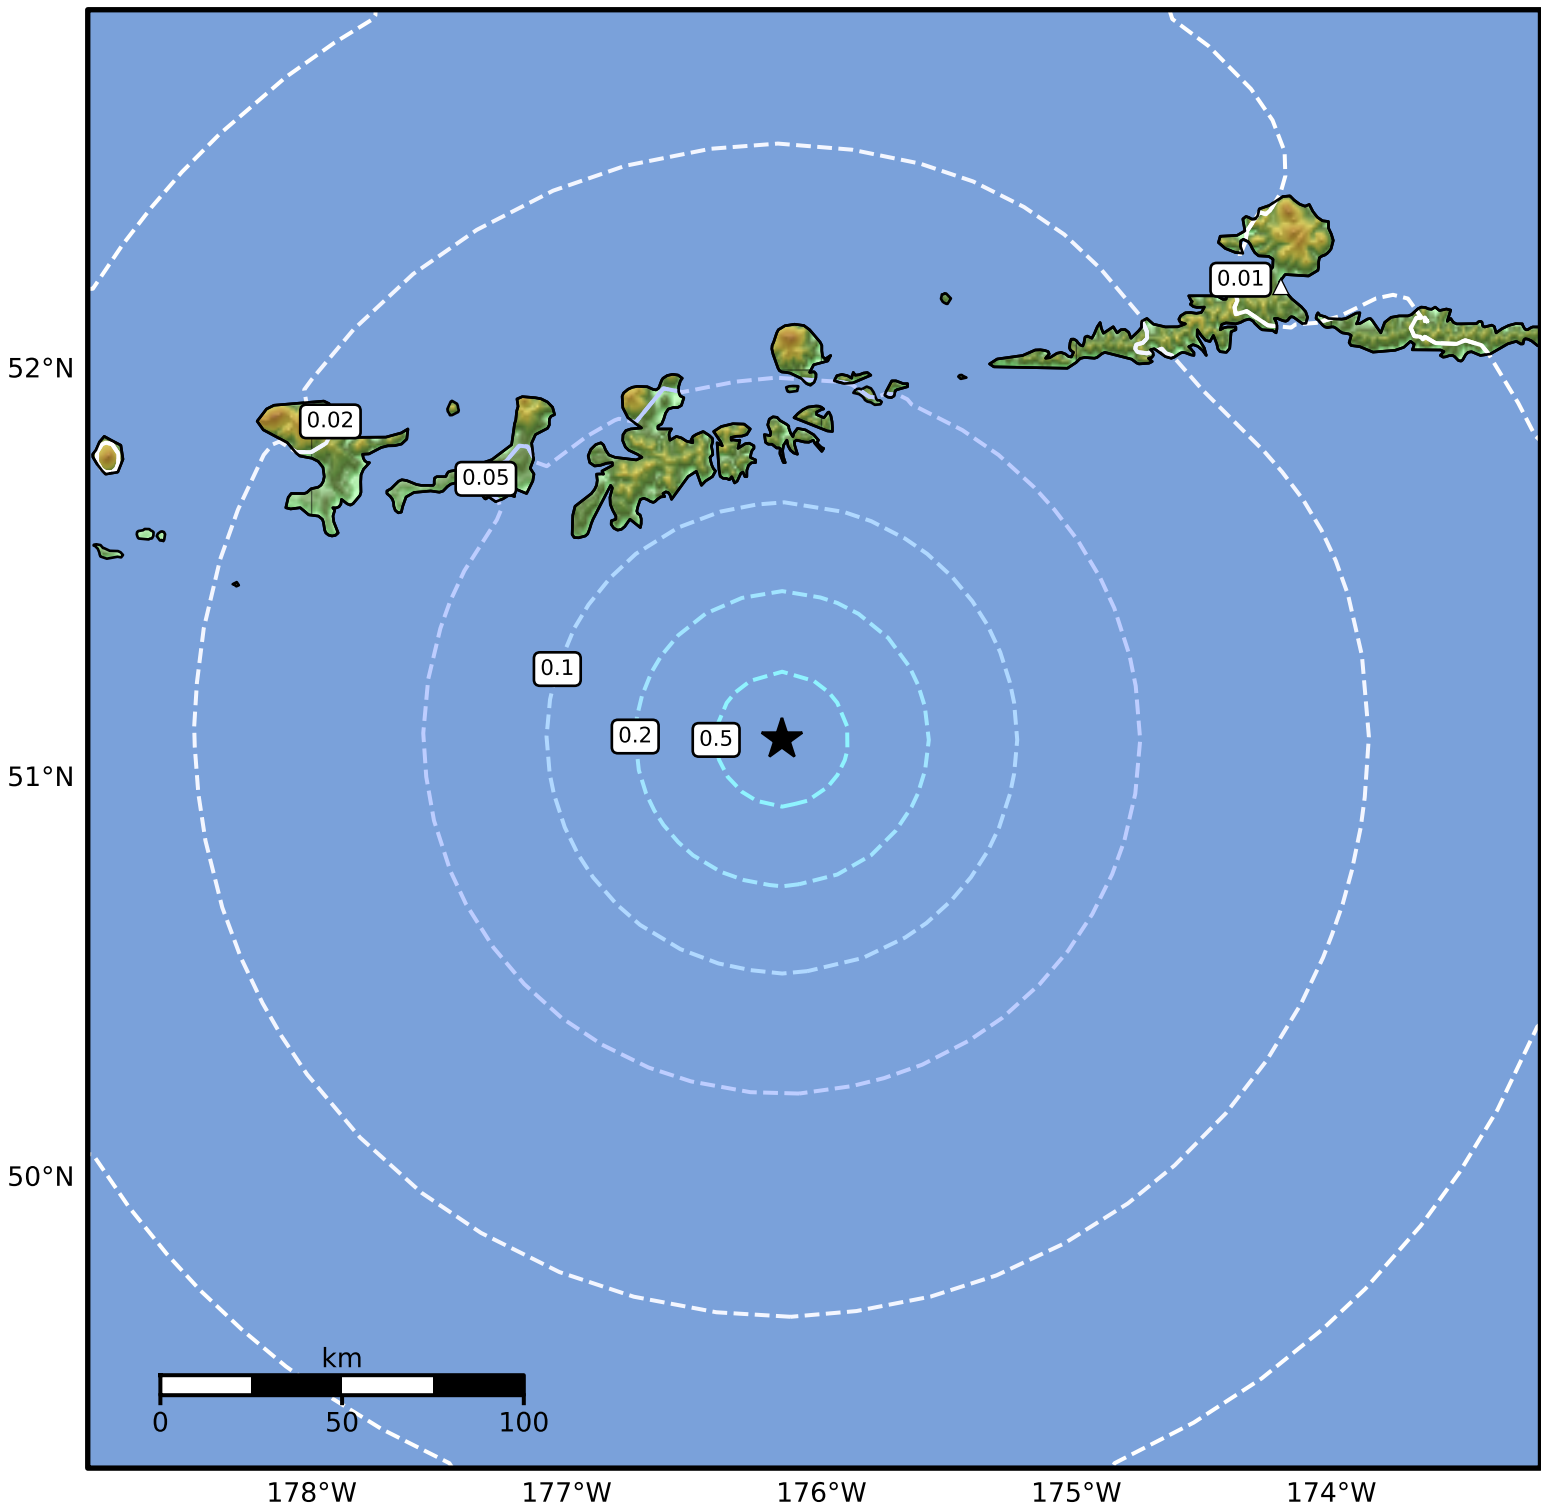

1.0 Second Peak Spectral Acceleration Map Alaska Earthquake Center
 ShakeMap: 93 km (58 miles) SSE of Adak
 Oct 07, 2024 21:06:53 UTC M4.6 N51.10 W176.15 Depth: 15.1km ID:ak024cx2k0tf

SA(1.0) (%g)	0.1	0.2	0.5	1	2	5	10	20	50	100	200
--------------	-----	-----	-----	---	---	---	----	----	----	-----	-----

Scale based on Worden et al. (2012)

Version 2: Processed 2024-10-08T01:18:53Z

△ Seismic Instrument ○ Reported Intensity

★ Epicenter