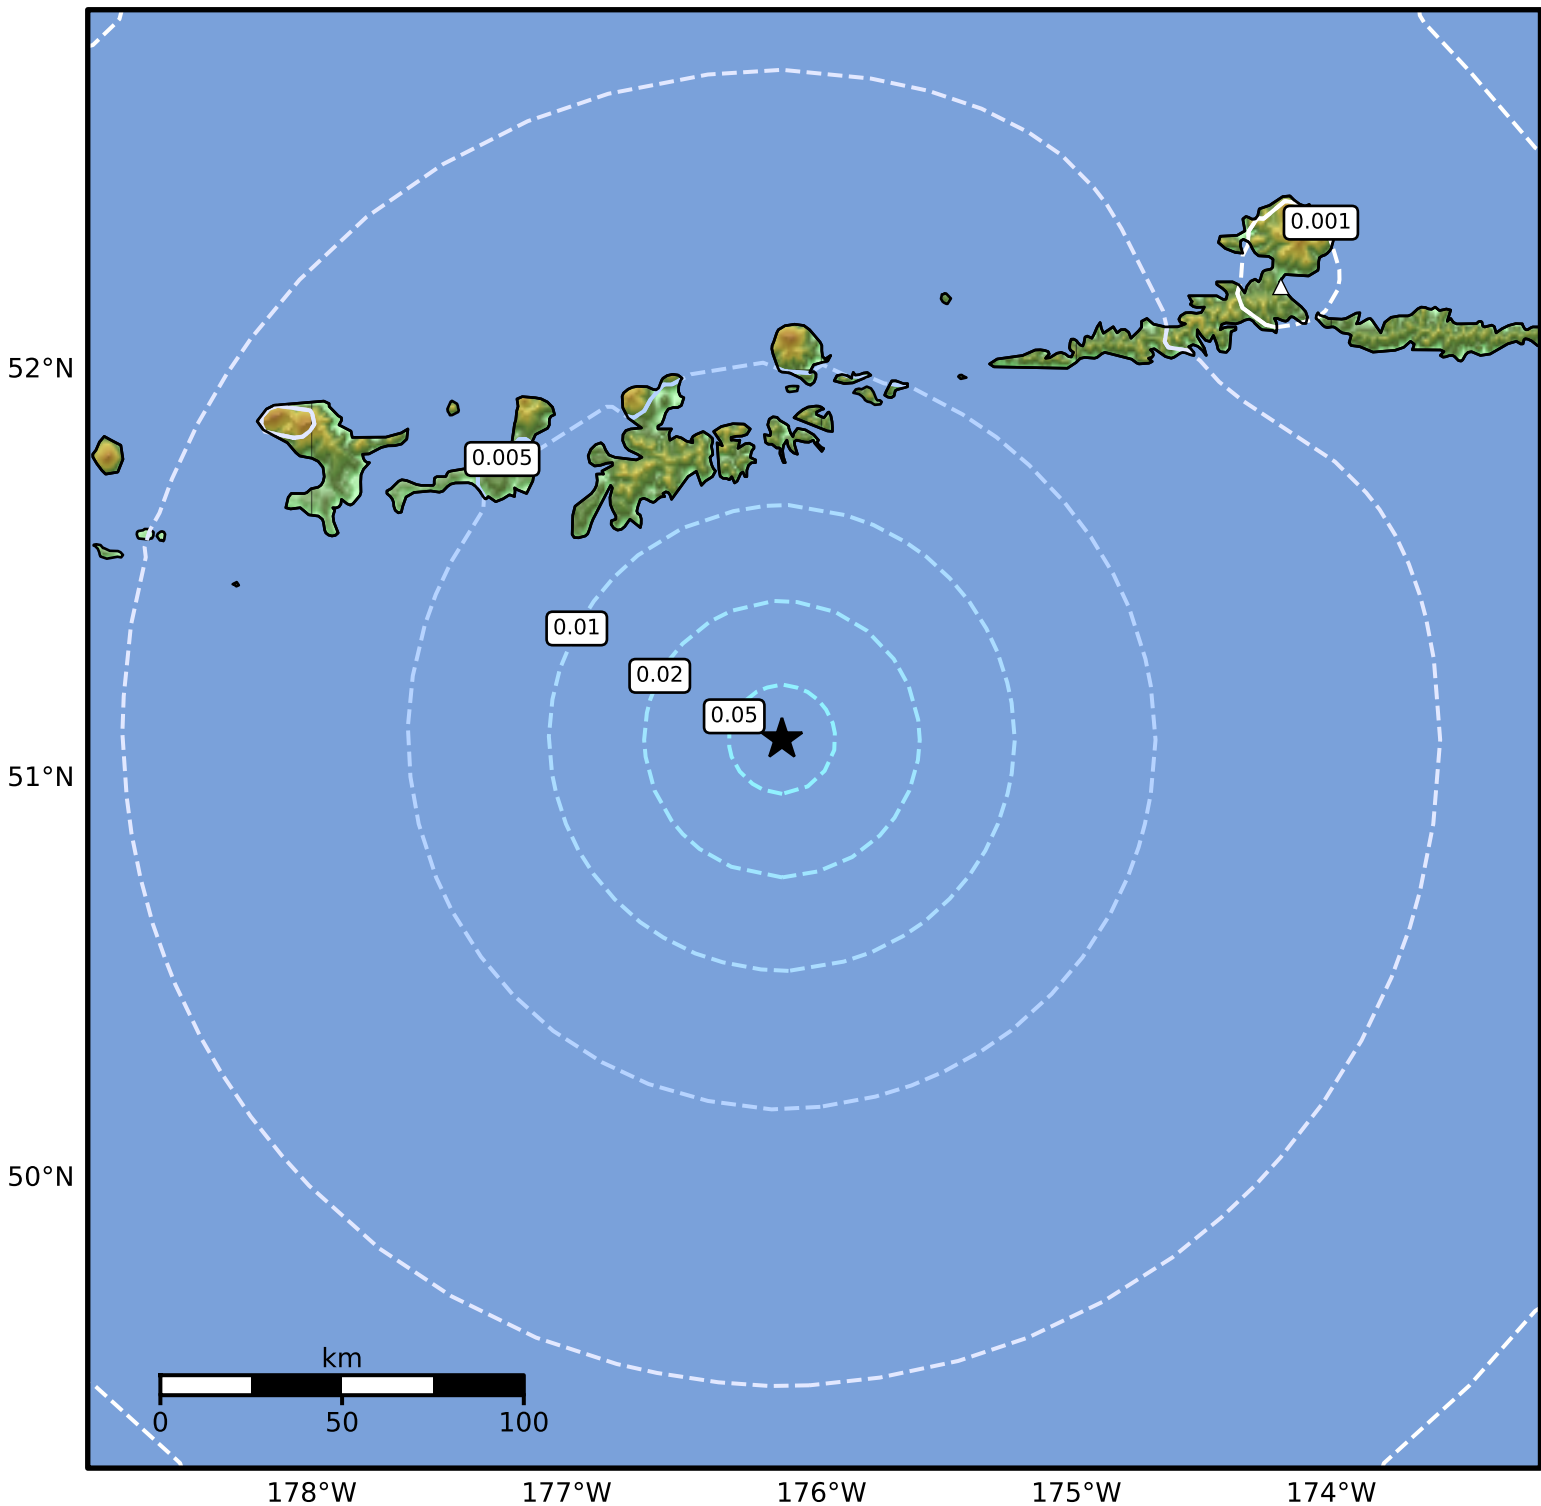

3.0 Second Peak Spectral Acceleration Map Alaska Earthquake Center  
ShakeMap: 93 km (58 miles) SSE of Adak  
Oct 07, 2024 21:06:53 UTC M4.6 N51.10 W176.15 Depth: 15.1km ID:ak024cx2k0tf

Scale based on Worden et al. (2012)

Version 2: Processed 2024-10-08T01:18:53Z

△ Seismic Instrument ○ Reported Intensity

★ Epicenter