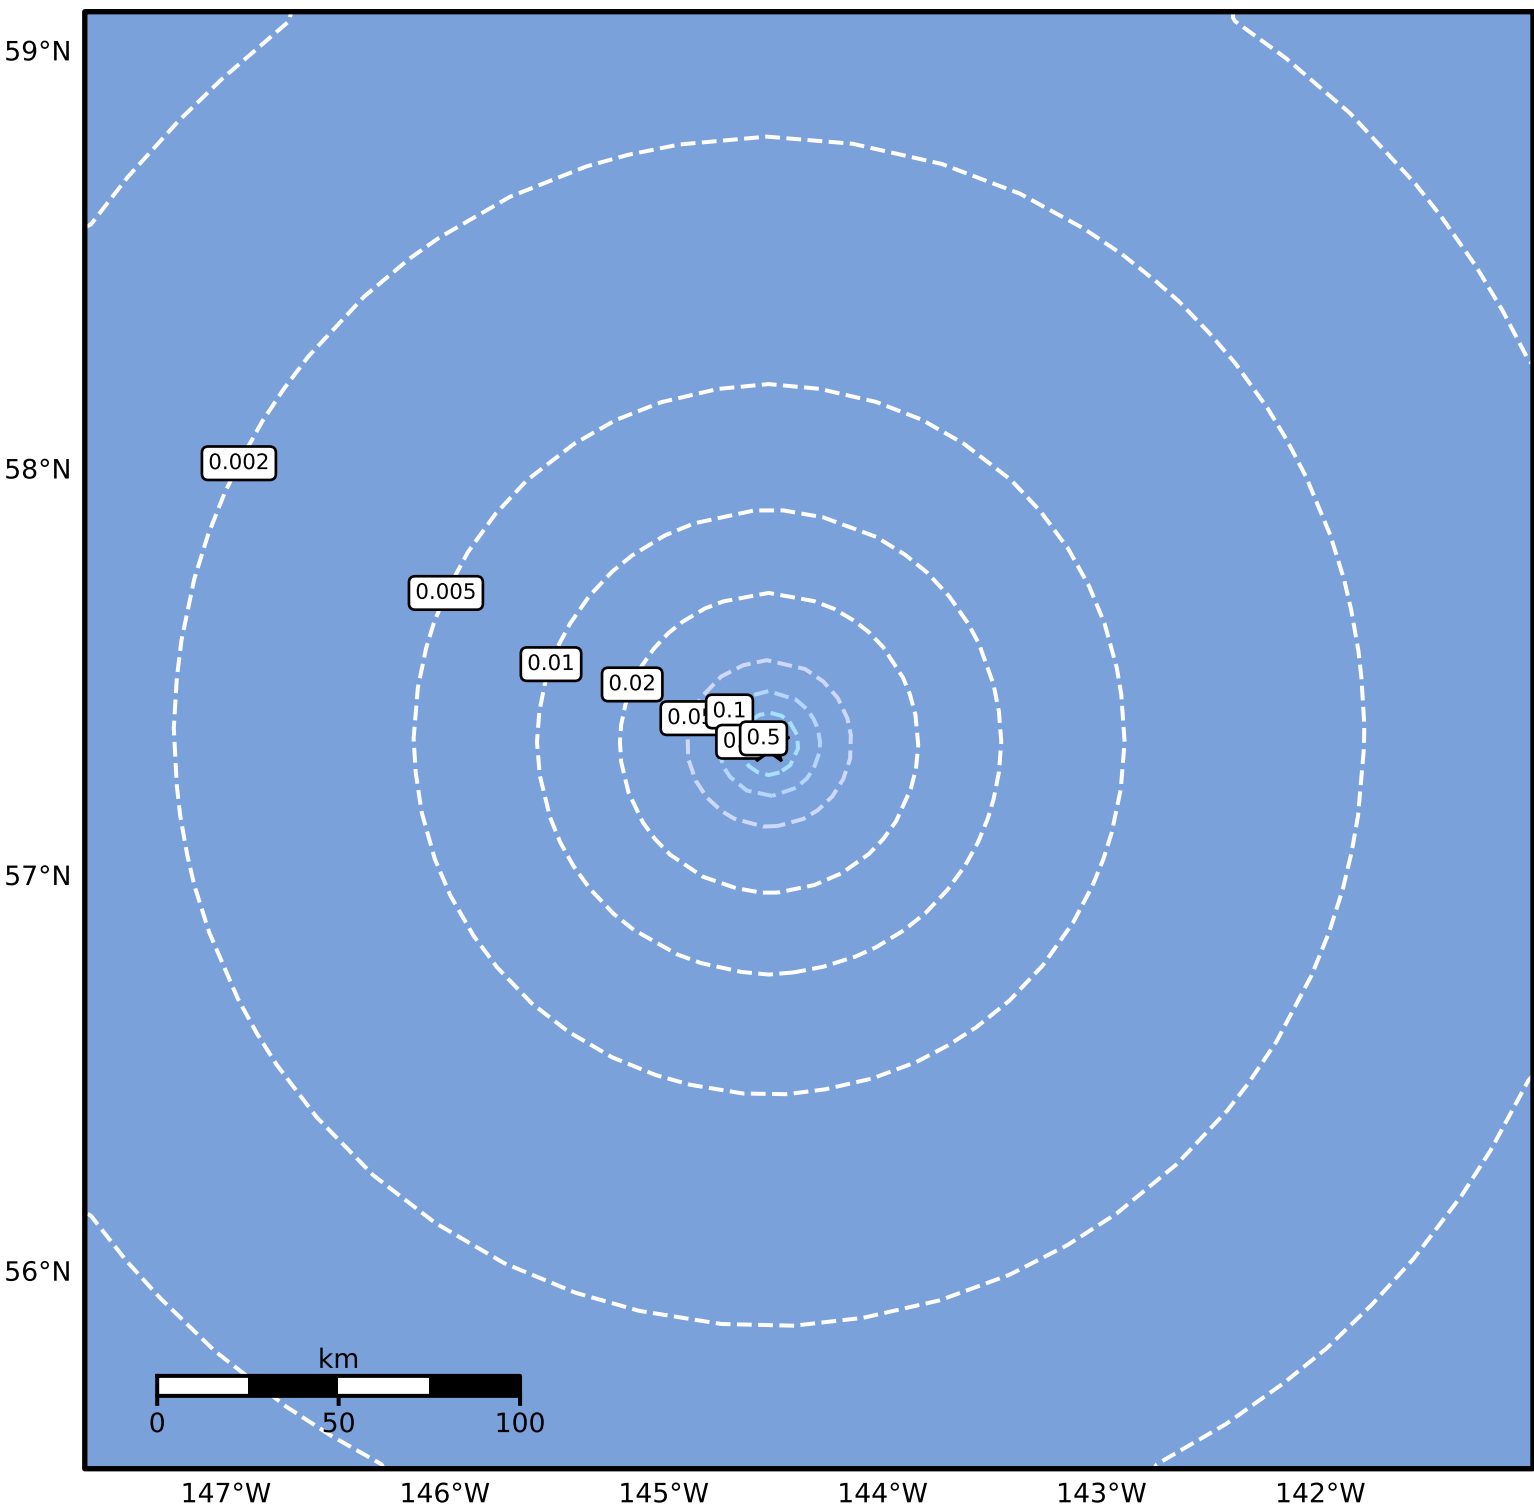

Peak Ground Velocity Map Alaska Earthquake Center  
ShakeMap: 258 km (160 miles) SSE of Middleton Island  
Oct 08, 2024 00:03:04 UTC M3.5 N57.33 W144.52 Depth: 1.2km ID:ak024cydlvvh

Scale based on Worden et al. (2012)

Version 1: Processed 2024-10-08T00:20:02Z

△ Seismic Instrument    ○ Reported Intensity    ★ Epicenter