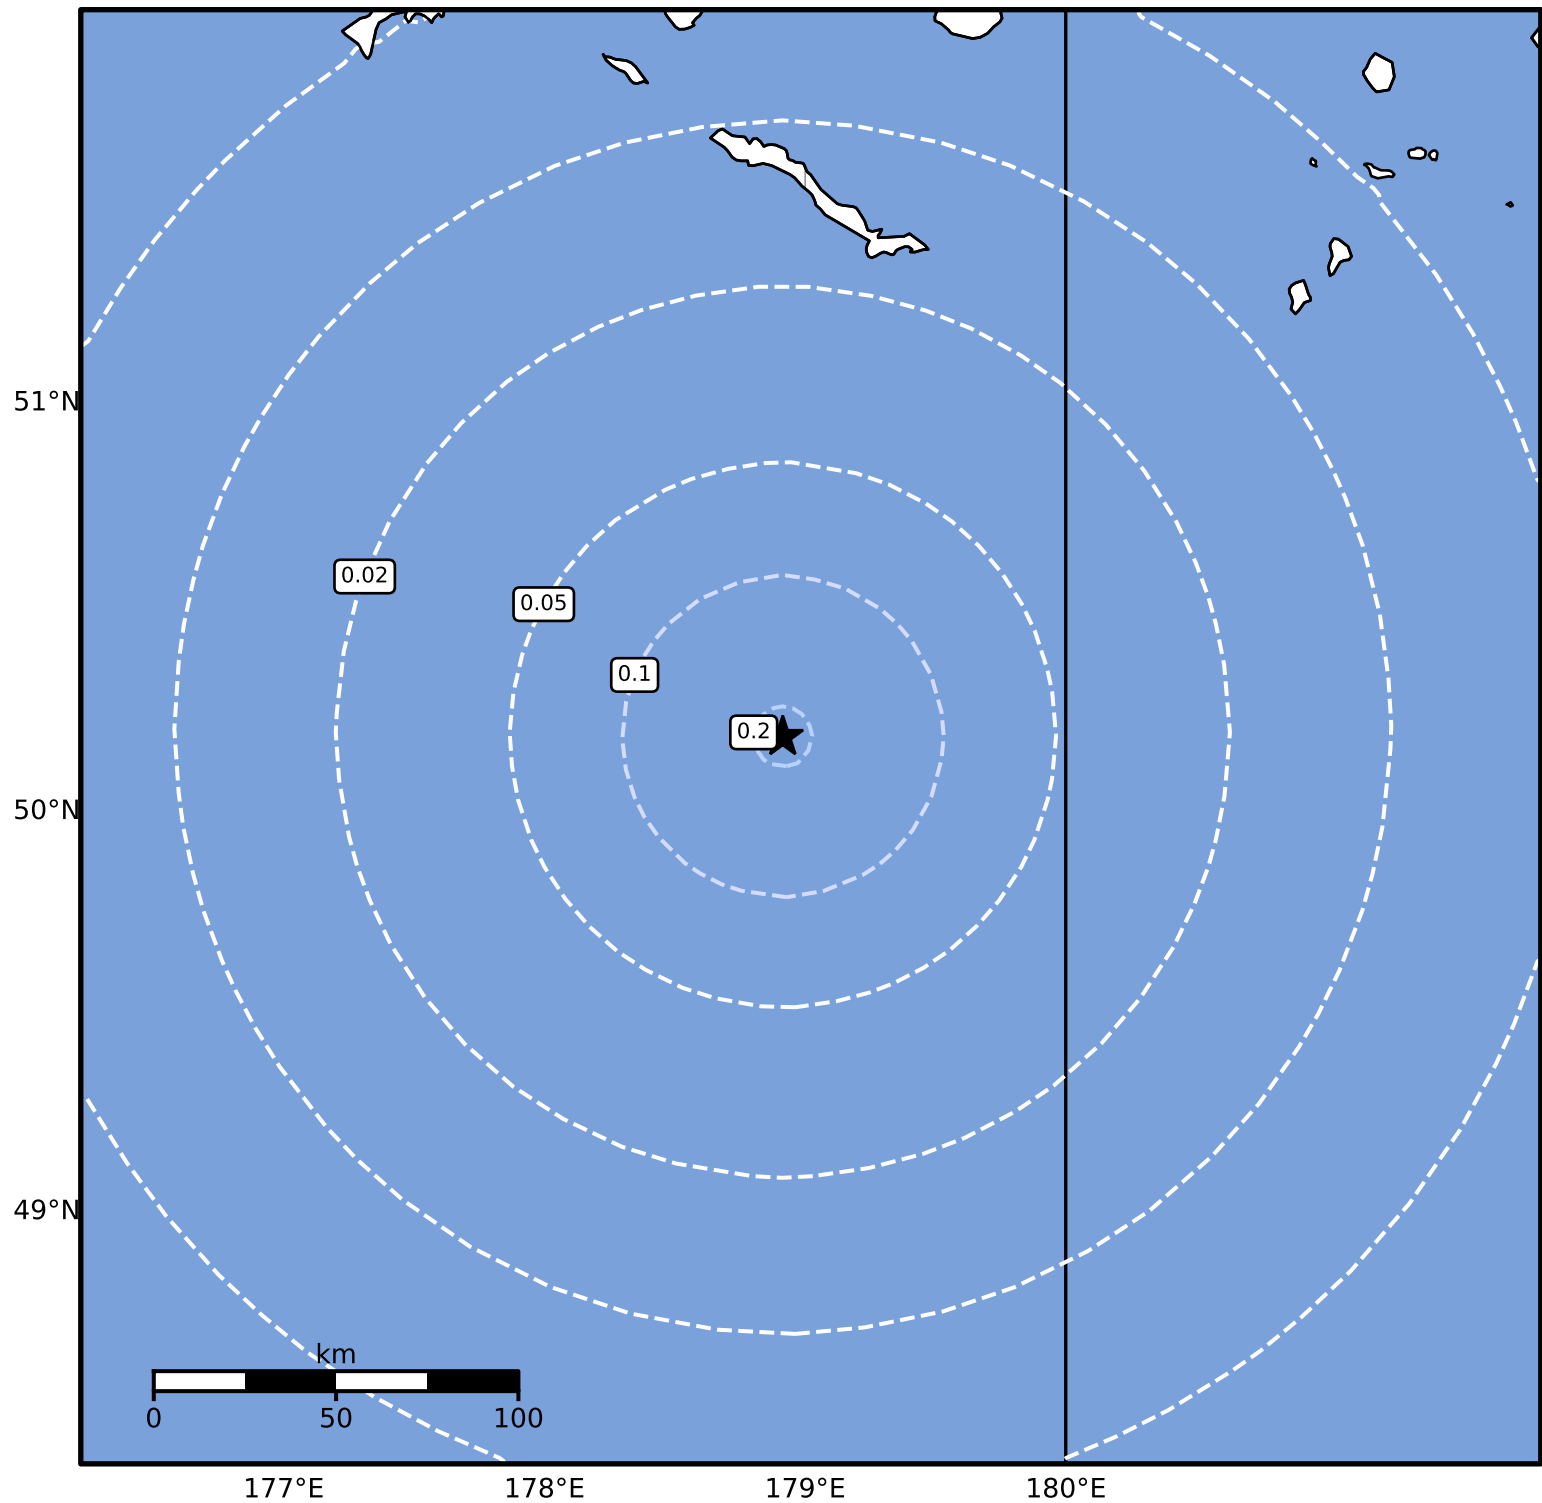

Peak Ground Acceleration Map Alaska Earthquake Center
ShakeMap: 150 km (93 miles) S of Amchitka
Oct 09, 2024 15:10:39 UTC M3.6 N50.18 E178.91 Depth: 41.5km ID:ak024d0a2xiq

PGA (%g)	0.1	0.2	0.5	1	2	5	10	20	50	100	200
----------	-----	-----	-----	---	---	---	----	----	----	-----	-----

Scale based on Worden et al. (2012)

Version 2: Processed 2024-10-09T16:21:27Z

△ Seismic Instrument ○ Reported Intensity

★ Epicenter